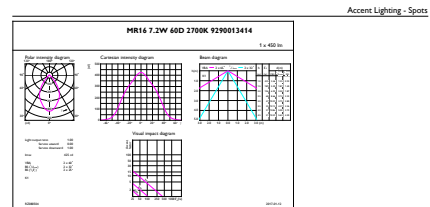

Mittapiirros

MAS LED MR16 ExpertColor 7.2-50W 927 60D

Product	D	C
MASTER LED ExpertColor 6.5-35W MR16 927 60D	50.5 mm	46 mm

Valonjakotiedot

Master LEDspot ExpertColor LV 50W EZ10 927 10D

MASTER LEDspot ExpertColor LV