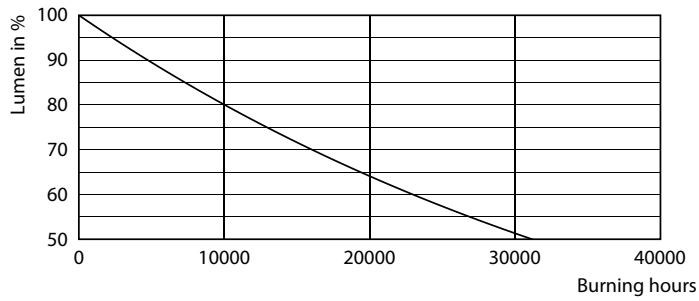

Käyttöikä

LEDspot SSW 50W GU10 PAR16 827-840 36D ND