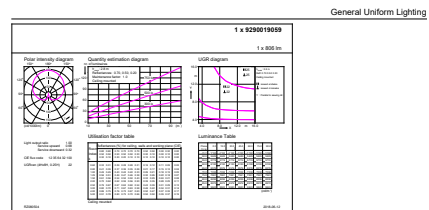

Mittapiirros

Bulb A60M 8-60W 806lm 2700/4000K E27 ND

Product	D	C
LED Scene Switch 60W A60 E27 WW-CW FR ND SRT4	61 mm	111 mm

Valonjakotiedot

LED Bulb SSW 60W E27 A60 Frosted 827-840 ND

SceneSwitch-LED-lamput