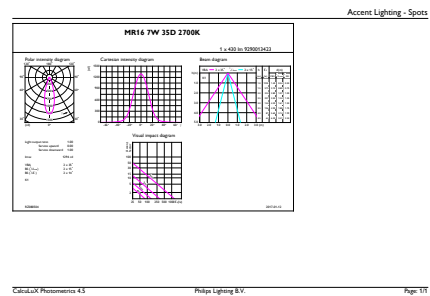

MR16 12V 6.5-42W 420lm 35D 2700K GU5.3 D