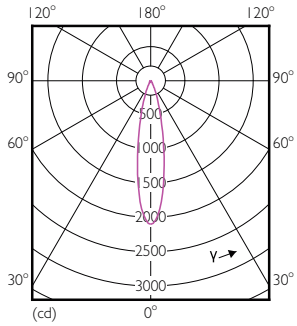

MASTER LEDspot ExpertColor LV

Valonjakotiedot

LEDspots MR16 7W 927 430lm 25D