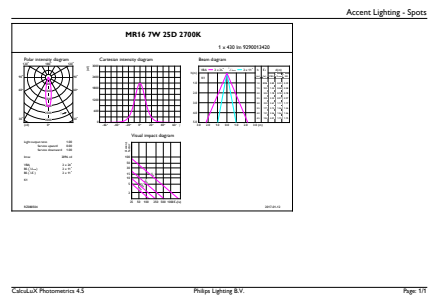

Mittapiirros

MR16 12V 6.5-42W 420lm 25D 2700K GU5.3 D

Product	D	C
MASTER LED ExpertColor LED ExpertColor 6.5-35W MR16 927 24D	51 mm	46 mm

Valonjakotiedot

PAR38 120V 17-90W 1150lm 8D 2700K E26 D

MR16 12V 6.5-42W 420lm 25D 2700K GU5.3 D