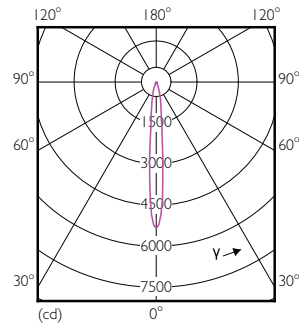

LEDSpots MR16 7W 930 460lm 10D