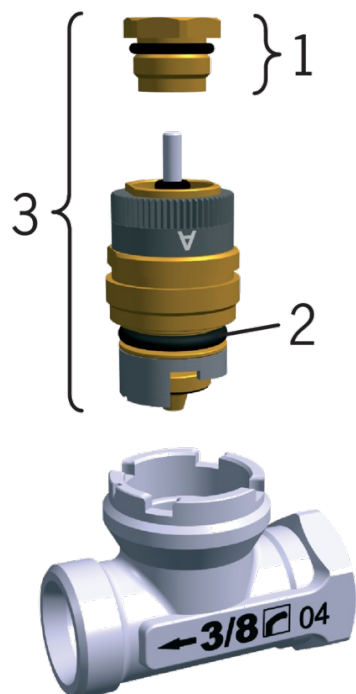

EAN: 6414150038686

www.oras.com/en/products/oras/product/442650

- Technical room

Technical data

Technical properties

DN-size (nominal dimension)	DN15
Connection size	G1/2 S
Length / Height	58 mm

Spare parts

SP4420

	Code
01	116944
02	418341/10
03	438688
03	438689
03	438687