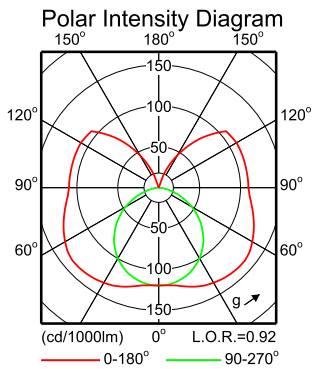

Light output ratio 0.92
Service upward 0.32
Service downward 0.60
CIE flux code 31 59 82 65 92
S/H ratio crosswise max. 2.4
lengthwise max. 1.8
UGRcen (4Hx8H, 0.25H) 26

LVO8187000