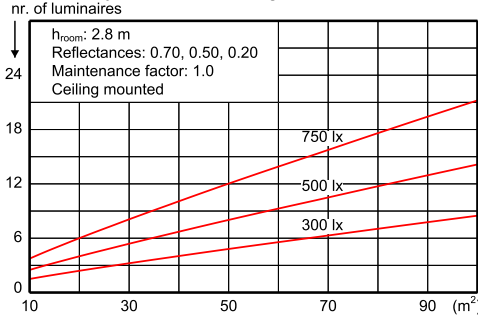

Quantity estimation diagram

Utilisation factor table

Ceiling mounted