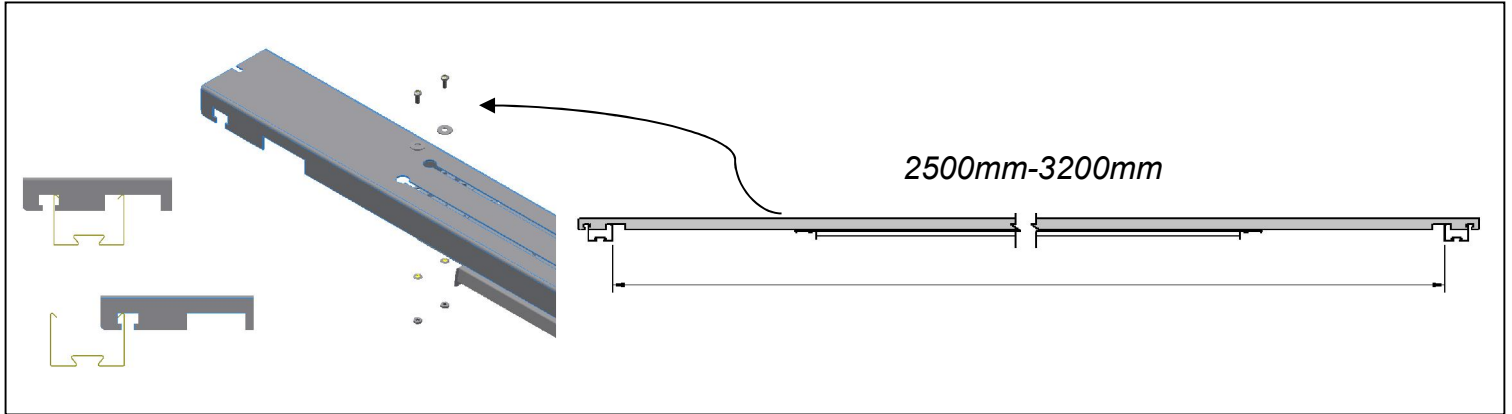

Montage tillbehör/ Installation accessories

Konsol tage 3200, se bild.
Bracket tage 3200, see picture.