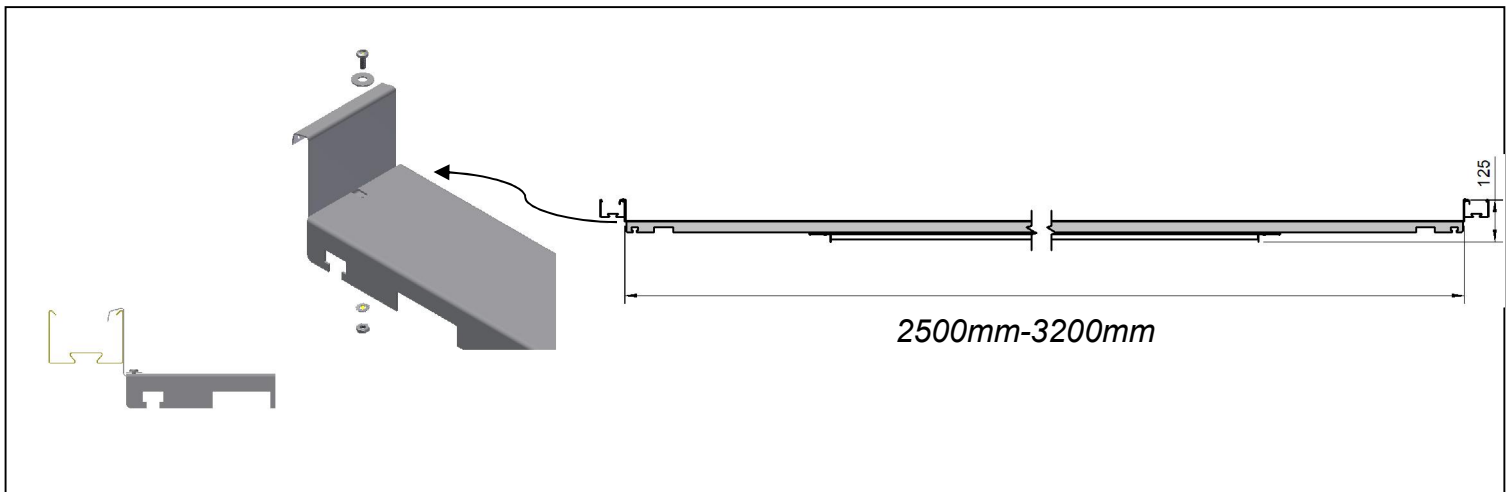

Konsol tage 3200 och fäste 1, se bild.
Bracket tage 3200 and attachment 1, see picture.