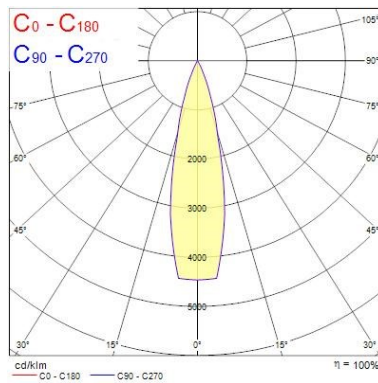

Myriad Adjustable Square - Black with Silver bezel

MYRIAD ADJ SQUARE BLACK 4000K PHDIM SILVER BEZ
2056238

Recessed Depth (mm)	115

Packaging

Single packaging type	Carton
Product EAN number	5025768562381
Packaging single length / height (cm)	17.5
Packaging single width (cm)	15.0
Packaging single depth (cm)	17.5
DUN14 (outer)	05025768562381
Units per outer package	1
Packaging outer length / height (cm)	17.5
Packaging outer width (cm)	15.0
Packaging outer depth (cm)	17.5

PHOTOMETRY

0.5	0.23	E(0°) E(C0)	12209 3701
1.0	0.46	E(0°) E(C0)	3052 1425
1.5	0.69	E(0°) E(C0)	1996 633
2.0	0.92	E(0°) E(C0)	763 356
2.5	1.15	E(0°) E(C0)	486 228
3.0	1.37	E(0°) E(C0)	339 155

Distance [m]   Cone diameter [m]   Illuminance [lx]

— C0 - C180 (Half beam angle: 25.8°)

TECHNICAL DRAWINGS