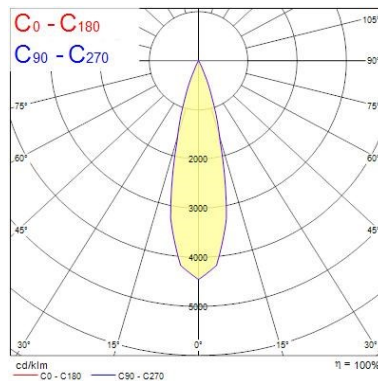

Myriad Adjustable Square - Black with White bezel *MYRIAD ADJ SQUARE BLACK 3000K PHDIM WHITE BEZ* 2056232

Recessed Depth (mm)	115

Packaging

Single packaging type	Carton
Product EAN number	5025768562329
Packaging single length / height (cm)	17.5
Packaging single width (cm)	15.0
Packaging single depth (cm)	17.5
DUN14 (outer)	05025768562329
Units per outer package	1
Packaging outer length / height (cm)	17.5
Packaging outer width (cm)	15.0
Packaging outer depth (cm)	17.5

PHOTOMETRY

0.5	0.23	E(0°) E(C0)	12803 3826
1.0	0.47	E(0°) E(C0)	3128 1488
1.5	0.70	E(0°) E(C0)	1989 647
2.0	0.94	E(0°) E(C0)	781 364
2.5	1.17	E(0°) E(C0)	500 233
3.0	1.41	E(0°) E(C0)	347 162

Distance [m]   Cone diameter [m]   Illuminance [lx]

— C0 - C180 (Half beam angle: 28.4°)

TECHNICAL DRAWINGS