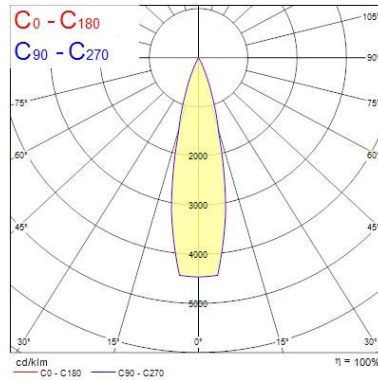

Myriad Adjustable Square - White with White bezel

MYRIAD ADJ SQUARE WHITE 4000K PHDIM WHITE BEZ
2056228

Packaging single length / height (cm)	17.5
Packaging single width (cm)	15.0
Packaging single depth (cm)	17.5
DUN14 (outer)	05025768562282
Units per outer package	1
Packaging outer length / height (cm)	17.5
Packaging outer width (cm)	15.0
Packaging outer depth (cm)	17.5

PHOTOMETRY

TECHNICAL DRAWINGS