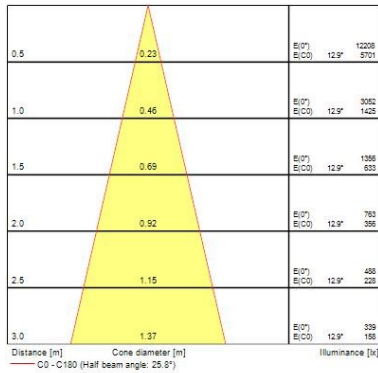

Myriad Adjustable Square - White with White bezel

MYRIAD ADJ SQUARE WHITE 4000K PHDIM WHITE BEZ
2056228

Packaging single length / height (cm)	17.5
Packaging single width (cm)	15.0
Packaging single depth (cm)	17.5
DUN14 (outer)	05025768562282
Units per outer package	1
Packaging outer length / height (cm)	17.5
Packaging outer width (cm)	15.0
Packaging outer depth (cm)	17.5

PHOTOMETRY

TECHNICAL DRAWINGS