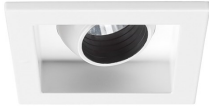

Myriad Adjustable Square - White with White bezel

MYRIAD ADJ SQUARE WHITE 3000K PHDIM WHITE BEZ
2056224

Product features

- The Myriad Adjustable Square recessed spotlight is a high efficient accent downlight, fixture color RAL 9016 - Traffic white / Bezel, correlated colour temperature of 3000K, color rendering index Ra101, fixture lumen 702lm, total power consumption 10W, luminaire efficacy 70 lm/W, nominal light beam angle 24°, mains voltage 230-240V~ AC, control technology type: leading edge/trailing edge phase dim, product length 76mm, width 76mm, height 115mm, cut-out dimension 72x72mm, IP rating IP20, 5 years warranty.

PRODUCT OVERVIEW

Product name	MYRIAD ADJ SQUARE WHITE 3000K PHDIM WHITE BEZ
Technology	LED
Housing	PC Polycarbonate
Mount	Ceiling recessed mounting
Environment	Indoor
General application	Hospitality, Office, Residential & Consumer, Retail
ETIM Class	EC001744
E-number FI	4278841
Warranty	5 years
Fixture luminous flux (lm)	702
Luminaire efficacy (lm/W)	70
LOR (%)	100
Colour temperature (K)	3000
Light colour	Warm White
CRI (Ra)	90
Colour Variation Initial (SDCM)	SDCM3
Beam Angle (°)	24
Photobiological Risk Group	RG1
Total power consumption (W)	10
Electrical protection	Class II
Housing colour	White
IP rating	IP20
IK rating	IK02
Product EAN number	5025768562244

DATA TABLE

General data

Product name	MYRIAD ADJ SQUARE WHITE 3000K PHDIM WHITE BEZ
Technology	LED
Housing	PC Polycarbonate
Mount	Ceiling recessed mounting
Environment	Indoor

Myriad Adjustable Square - White with White bezel