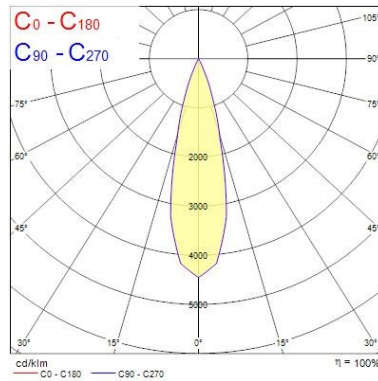

Myriad Adjustable Square - White with White bezel

MYRIAD ADJ SQUARE WHITE 3000K PHDIM WHITE BEZ
2056224

DUN14 (outer)	05025768562244
Units per outer package	1
Packaging outer length / height (cm)	17.5
Packaging outer width (cm)	15.0
Packaging outer depth (cm)	17.5

PHOTOMETRY

0.5	0.23	E(0°) E(C0)	12503 8325
1.0	0.47	E(0°) E(C0)	3126 1456
1.5	0.70	E(0°) E(C0)	1359 647
2.0	0.94	E(0°) E(C0)	791 364
2.5	1.17	E(0°) E(C0)	500 233
3.0	1.41	E(0°) E(C0)	347 152

Distance [m]   Cone diameter [m]   Illuminance [lx]

— C0 - C180 (Half beam angle: 26.4°)

TECHNICAL DRAWINGS