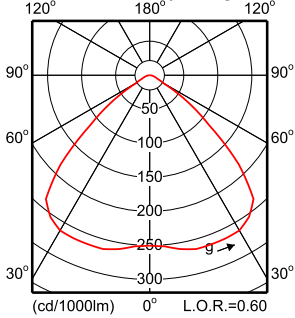

# PHILIPS

Mittapiirros

TBS740 1xTL5C60W/830 HFP P IP VVH

Valonjakotiedot

TBS740 1xTL5C60W HFP

1 x 5000 lm

Polar Intensity Diagram

Light output ratio 0.60  
Service upward 0.00  
Service downward 0.60

CIE flux code 67 96 99 100 60

S/H ratio crosswise max. 1.5  
lengthwise max. 1.6

UGR<sub>cen</sub> (4Hx8H, 0.25H) 15  
EN12464-1 65 deg, 1000 cd/m<sup>2</sup>  
CIBSE: LG3 65 deg, 1000 cd/m<sup>2</sup>

UTE71-121: 0.60C + 0.00T