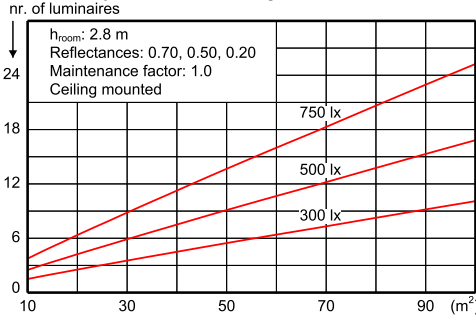

Light output ratio 0.60
Service upward 0.00
Service downward 0.60

CIE flux code 67 96 99 100 60

S/H ratio crosswise max. 1.5
lengthwise max. 1.6

UGR_{cen} (4Hx8H, 0.25H) 15
EN12464-1 65 deg, 1000 cd/m²
CIBSE: LG3 65 deg, 1000 cd/m²

UTE71-121: 0.60C + 0.00T

LWV1342200

Quantity estimation diagram

Utilisation factor table