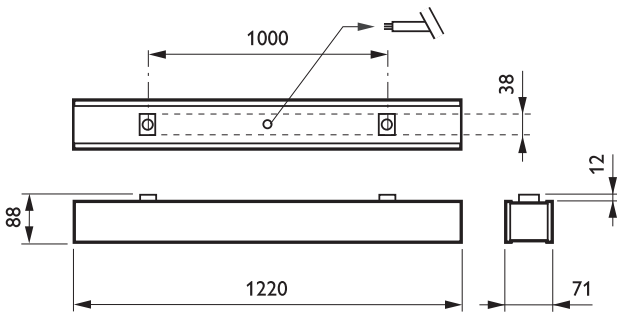

Mittapiirros

TCS680 1x28W/830 HFP AC-MLO ALU

Valonjakotiedot

TCS680 1xTL5-28W HFP AC-MLO

1 x 2625 lm