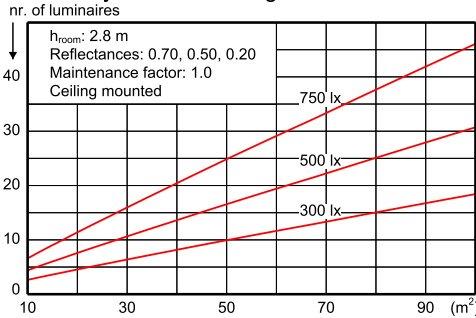

Light output ratio 0.62
Service upward 0.00
Service downward 0.62

CIE flux code 72 95 99 100 62

S/H ratio crosswise max. 1.4
lengthwise max. 1.4

UGRcen (4Hx8H, 0.25H) 18
EN12464-1 65 deg, 3000 cd/m²

UTE71-121: 0.62B + 0.00T

LWV1476100

Quantity estimation diagram

Utilisation factor table

Room Index k	Reflectances for ceiling, walls and working plane (CIE)															
	0.80	0.80	0.70	0.70	0.70	0.70	0.50	0.50	0.30	0.30	0.00	0.50	0.50	0.30	0.30	0.00
0.60	0.40	0.38	0.39	0.38	0.38	0.34	0.34	0.32	0.34	0.32	0.31	0.34	0.32	0.34	0.32	0.31
0.80	0.46	0.43	0.45	0.44	0.43	0.40	0.39	0.37	0.39	0.37	0.36	0.39	0.37	0.39	0.37	0.36
1.00	0.51	0.48	0.50	0.49	0.47	0.44	0.43	0.41	0.43	0.41	0.40	0.43	0.41	0.43	0.41	0.40
1.25	0.56	0.51	0.55	0.53	0.51	0.48	0.47	0.45	0.47	0.45	0.44	0.47	0.45	0.47	0.45	0.44
1.50	0.59	0.54	0.58	0.56	0.53	0.51	0.50	0.48	0.49	0.48	0.47	0.49	0.48	0.49	0.48	0.47
2.00	0.64	0.58	0.63	0.60	0.57	0.55	0.54	0.52	0.53	0.52	0.51	0.53	0.52	0.53	0.52	0.51
2.50	0.68	0.60	0.66	0.62	0.59	0.57	0.57	0.55	0.56	0.55	0.53	0.56	0.55	0.56	0.55	0.53
3.00	0.70	0.61	0.68	0.64	0.61	0.59	0.58	0.57	0.57	0.56	0.55	0.58	0.57	0.57	0.56	0.55
4.00	0.73	0.63	0.70	0.66	0.62	0.61	0.60	0.59	0.59	0.58	0.57	0.60	0.59	0.59	0.58	0.57
5.00	0.74	0.64	0.72	0.67	0.63	0.62	0.61	0.60	0.60	0.59	0.58	0.61	0.60	0.60	0.59	0.58

Ceiling mounted