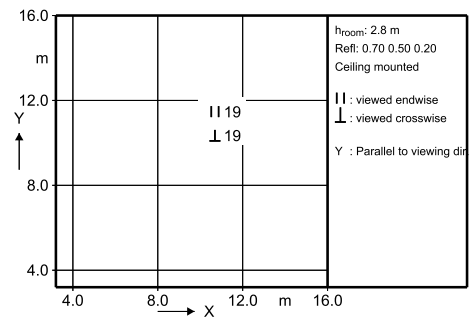

UGR diagram

Luminance Table

Plane Cone	0.0	45.0	90.0
45.0	8915	9275	9215
50.0	4937	5463	5397
55.0	3378	3806	3401
60.0	2369	2759	2369
65.0	1822	1712	1842
70.0	1608	1670	1682
75.0	1520	1602	1569
80.0	1486	1657	1559
85.0	1456	1651	1651
90.0	-	-	-

(cd/m²)

2013-11-30

TCS680 1xTL5-28W HFP AC-MLO

© 2014 Koninklijke Philips N.V. (Royal Philips)
Kaikki oikeudet pidätetään.

Oikeudet spesifikaatioiden muutoksiin pidätetään. Tuotemerkit ovat Koninklijke Philips Electronicsin tai heidän omistajiensa omaisuutta.

www.philips.com/lighting

2014, Huhtikuu 10
Oikeudet tietojen muutoksiin pidätetään.