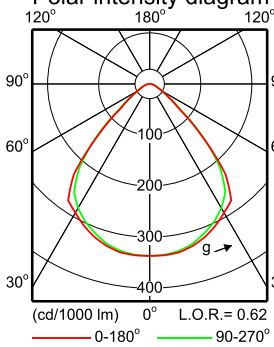

PHILIPS

asimpleswitch.com

Mittapiirros

TCS680 2x28W/830 HFP AC-MLO ALU

Valonjakotiedot

TCS680 2xTL5-28W HFP AC-MLO

2 x 2625 lm

Polar intensity diagram

Light output ratio 0.62
 Service upward 0.00
 Service downward 0.62

CIE flux code 72 95 99 100 62

S/H ratio crosswise max. 1.4
 lengthwise max. 1.4

UGRcen (4Hx8H, 0.25H) 16
 EN12464-1 65 deg, 1500 cd/m²

UTE71-121: 0.62B + 0.00T