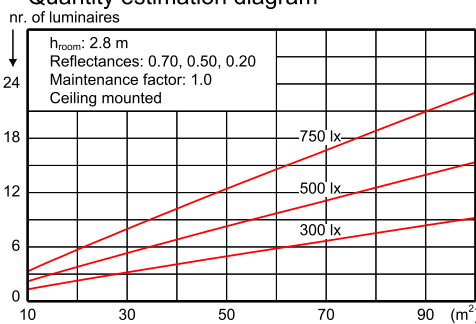

Light output ratio 0.62
Service upward 0.00
Service downward 0.62

CIE flux code 72 95 99 100 62

S/H ratio crosswise max. 1.4
lengthwise max. 1.4

UGRcen (4Hx8H, 0.25H) 16
EN12464-1 65 deg, 1500 cd/m²

UTE71-121: 0.62B + 0.00T

LWV1476100

Quantity estimation diagram

Utilisation factor table

Room Index k	Reflectances for ceiling, walls and working plane (CIE)															
	0.80 0.80				0.70 0.70 0.70 0.70				0.50 0.50				0.30 0.30			
	0.80	0.50	0.30	0.10	0.50	0.30	0.10	0.10	0.30	0.10	0.10	0.10	0.10	0.10	0.10	0.10
0.60	0.40	0.38	0.39	0.38	0.38	0.34	0.34	0.32	0.34	0.32	0.31	0.31	0.31	0.31	0.31	
0.80	0.46	0.43	0.45	0.44	0.43	0.40	0.39	0.37	0.39	0.37	0.36	0.36	0.36	0.36	0.36	
1.00	0.51	0.48	0.50	0.49	0.47	0.44	0.43	0.41	0.43	0.41	0.40	0.40	0.40	0.40	0.40	
1.25	0.56	0.51	0.55	0.53	0.51	0.48	0.47	0.45	0.47	0.45	0.44	0.44	0.44	0.44	0.44	
1.50	0.59	0.54	0.58	0.56	0.53	0.51	0.50	0.48	0.49	0.48	0.47	0.47	0.47	0.47	0.47	
2.00	0.64	0.58	0.63	0.60	0.57	0.55	0.54	0.52	0.53	0.52	0.51	0.51	0.51	0.51	0.51	
2.50	0.68	0.60	0.66	0.62	0.59	0.57	0.57	0.55	0.56	0.55	0.53	0.53	0.53	0.53	0.53	
3.00	0.70	0.61	0.68	0.64	0.61	0.59	0.58	0.57	0.57	0.56	0.55	0.55	0.55	0.55	0.55	
4.00	0.73	0.63	0.70	0.66	0.62	0.61	0.60	0.59	0.59	0.58	0.57	0.57	0.57	0.57	0.57	
5.00	0.74	0.64	0.72	0.67	0.63	0.62	0.61	0.60	0.60	0.59	0.58	0.58	0.58	0.58	0.58	

Ceiling mounted