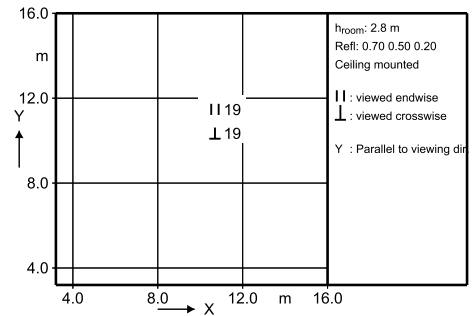

UGR diagram

Luminance Table

Plane Cone	0.0	45.0	90.0
45.0	8680	9030	8971
50.0	4806	5319	5255
55.0	3289	3706	3311
60.0	2307	2686	2307
65.0	1774	1667	1793
70.0	1566	1626	1638
75.0	1480	1560	1528
80.0	1447	1613	1518
85.0	1418	1607	1607
90.0	-	-	-

(cd/m²)

2013-11-30

TCS680 1xTL5-35W HFP AC-MLO

© 2014 Koninklijke Philips N.V. (Royal Philips)
Kaikki oikeudet pidätetään.

Oikeudet spesifikaatioiden muutoksiin pidätetään. Tuotemerkit ovat Koninklijke Philips Electronicsin tai heidän omistajiensa omaisuutta.

www.philips.com/lighting

2014, Huhtikuu 10
Oikeudet tietojen muutoksiin pidätetään.