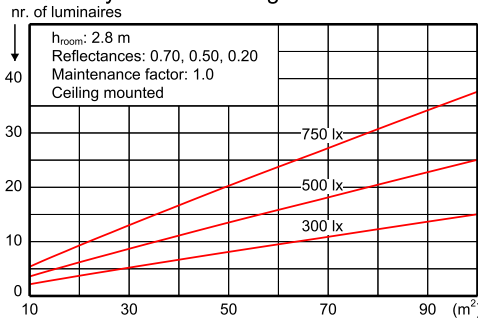

CIE flux code 72 95 99 100 60

S/H ratio crosswise max. 1.4
 lengthwise max. 1.4

UGR_{cen} (4Hx8H, 0.25H) 18
 EN12464-1 65 deg, 3000 cd/m²

UTE71-121: 0.60B + 0.00T

LWV1476100

Quantity estimation diagram

Utilisation factor table