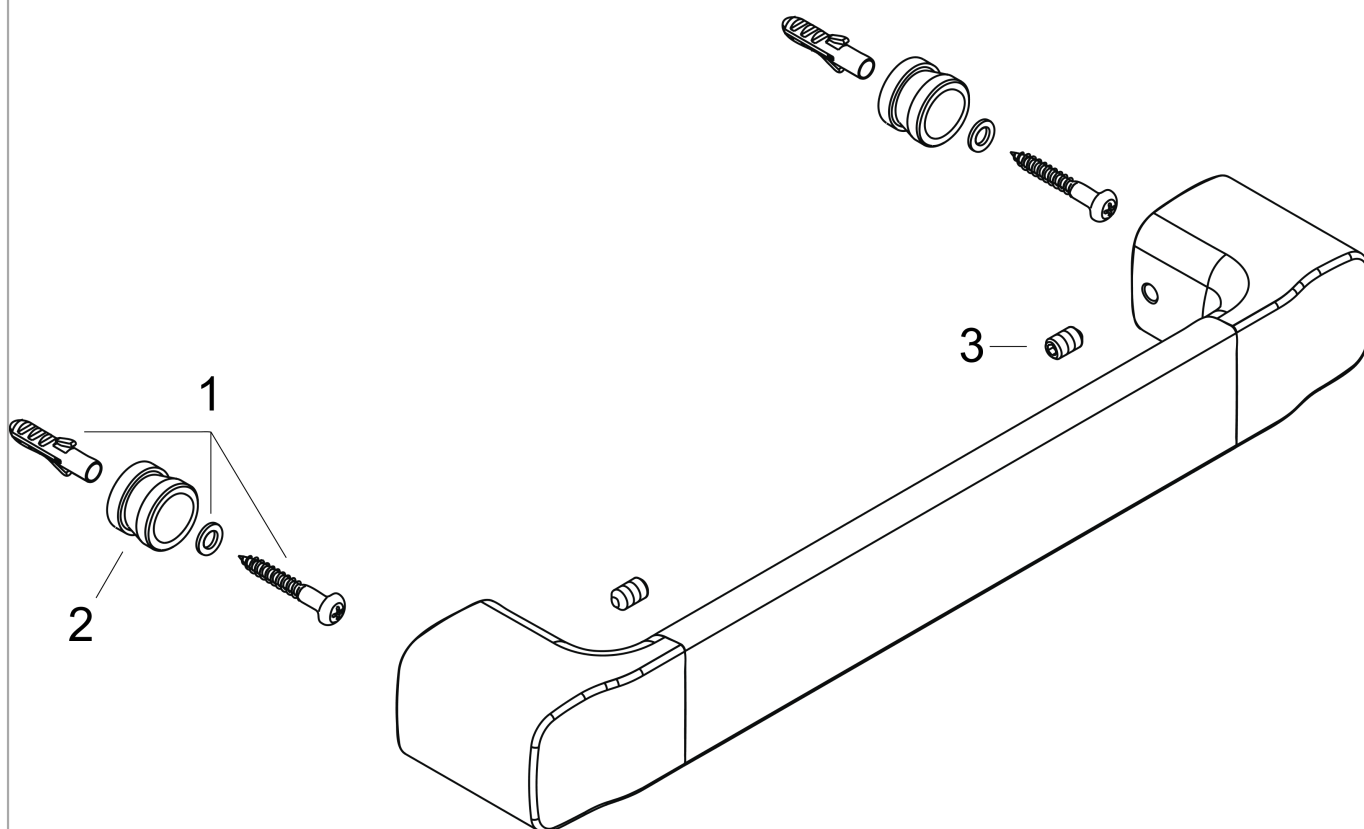

AXOR Urquiola
Bath towel rail 800 mm

Surfaces: **Chrome** Article Number: **42480000**

Description

product features

- drilling distance 800 mm
- material: support made of metal
- length 840 mm

Product image

Scale drawing

AXOR Urquiola
Bath towel rail 800 mm
Surfaces: **Chrome** Article Number: **42480000**

Exploded Drawing

Year of production: >04/09

AXOR Urquiola
Bath towel rail 800 mm
 Surfaces: **Chrome** Article Number: **42480000**

Spare part list

Year of production: >04/09

Pos.	Description	Article Number	PC	PU
1	mounting set	96179000	4	1
2	support element	97597000	3	1
3	hollow set screw M6x10 DIN 916	96029000	1	1