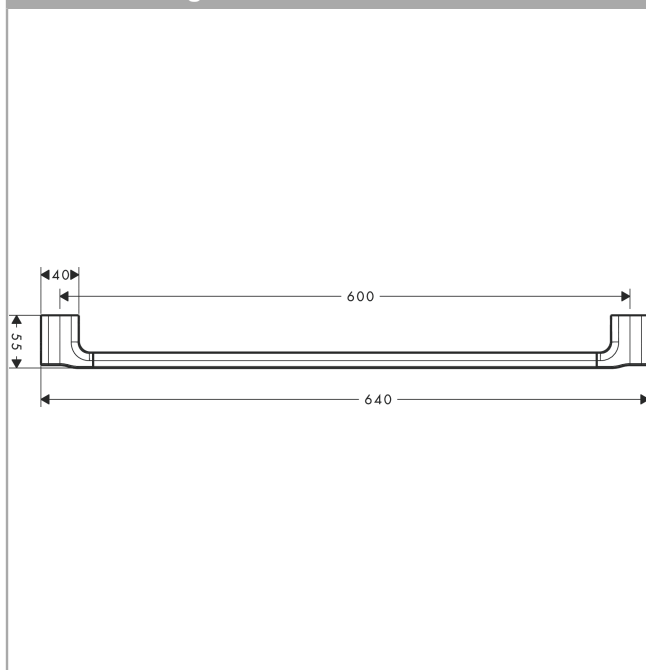

## Description

### product features

- drilling distance 600 mm
- material: brass
- wall-mounted
- length 640 mm

## Scale drawing

**AXOR Urquiola**  
**Bath towel rail 600 mm**  
Surfaces: **Chrome** Article Number: **42460000**

## Exploded Drawing

Year of production: >04/09

**AXOR Urquiola**  
**Bath towel rail 600 mm**  
 Surfaces: **Chrome** Article Number: **42460000**