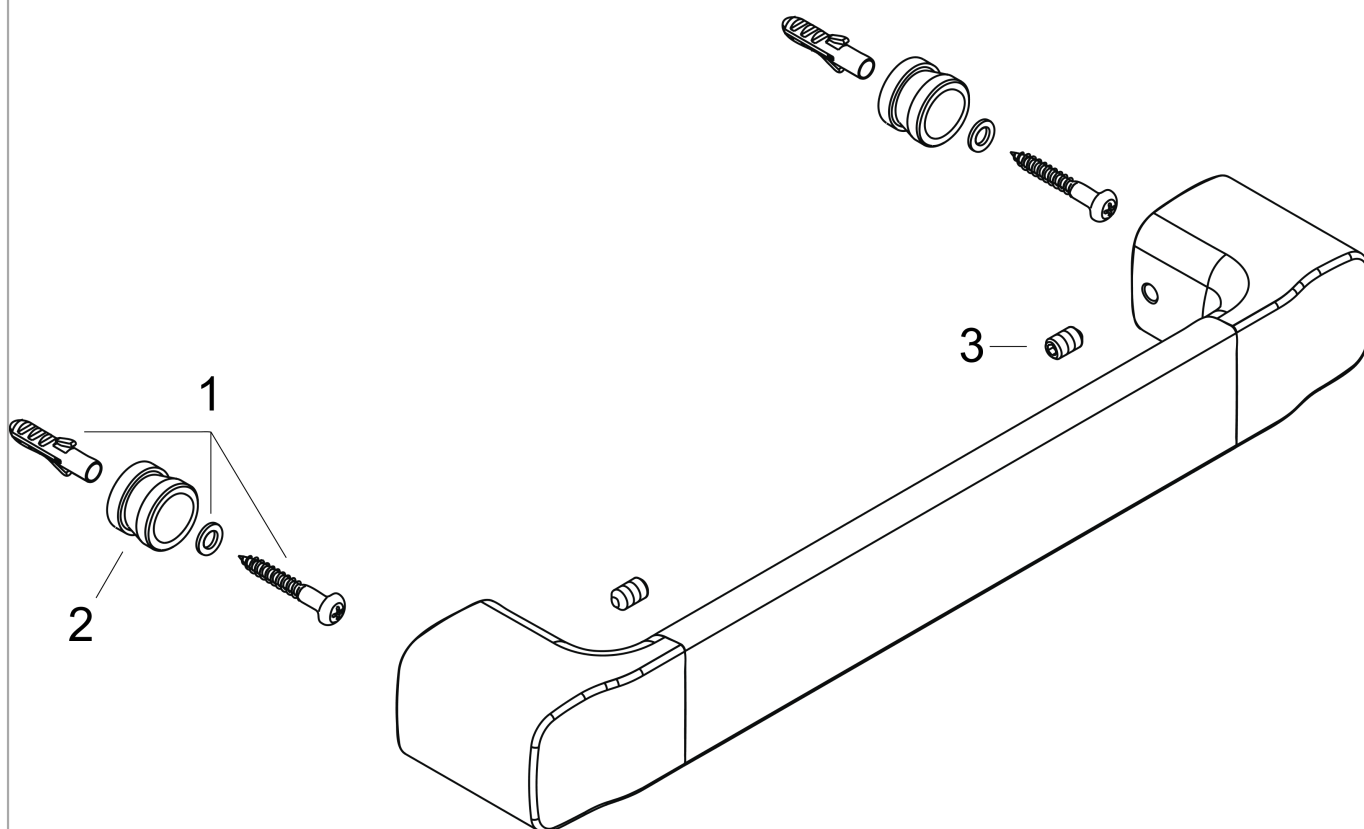

### product features

- drilling distance 600 mm
- material: brass
- wall-mounted
- length 640 mm

## Scale drawing

**AXOR Urquiola**  
**Bath towel rail 600 mm**  
Surfaces: **Chrome** Article Number: **42460000**

## Exploded Drawing

Year of production: >04/09

**AXOR Urquiola**  
**Bath towel rail 600 mm**  
 Surfaces: **Chrome** Article Number: **42460000**