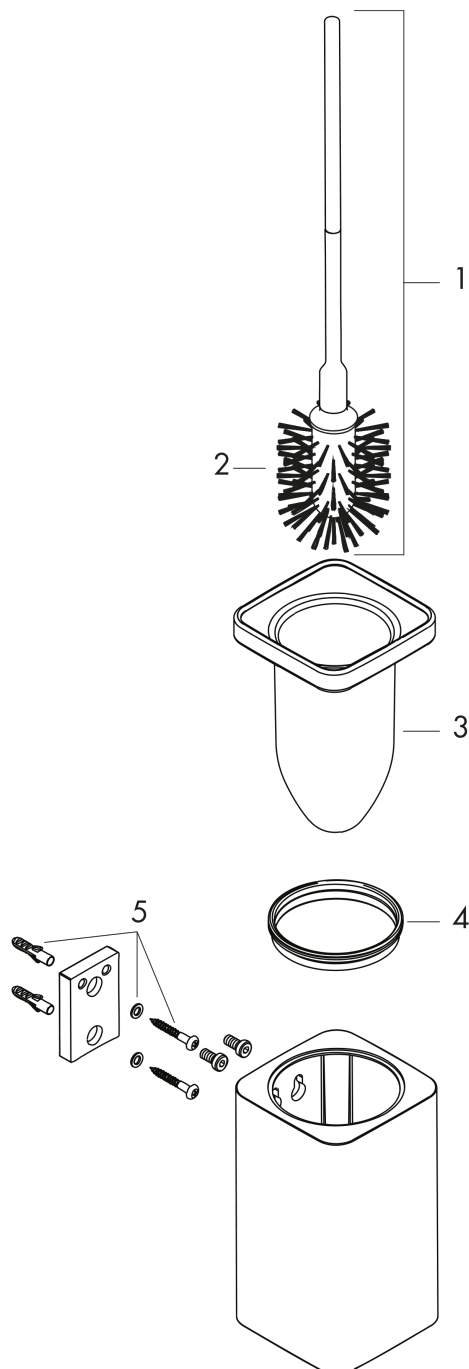

AXOR Urquiola
Toilet brush holder wall-mounted
Surfaces: **Chrome** Article Number: **42435000**

Description

product features

- material: opal glass, brass
- wall-mounted

Product image

Scale drawing

AXOR Urquiola
Toilet brush holder wall-mounted
Surfaces: **Chrome** Article Number: **42435000**

Exploded Drawing

Year of production: >04/09

AXOR Urquiola
Toilet brush holder wall-mounted
 Surfaces: **Chrome** Article Number: **42435000**

Spare part list

Year of production: >04/09

Pos.	Description	Article Number	PC	PU
1	stick with brush	95422000	13	1
2	WC-brush black	40068000	7	1
3	cup	95419000	15	1
4	plastic ring	95420000	3	1
5	mounting set	96179800	6	1