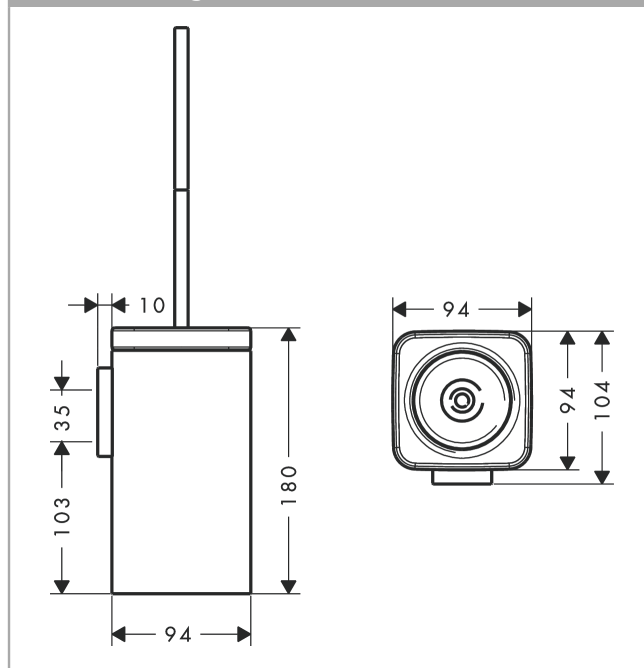

AXOR Urquiola
Toilet brush holder wall-mounted
Surfaces: **Chrome** Article Number: **42435000**

Description

product features

- material: opal glass, brass
- wall-mounted

Product image

Scale drawing

AXOR Urquiola
Toilet brush holder wall-mounted
Surfaces: **Chrome** Article Number: **42435000**

Exploded Drawing

Year of production: >04/09

AXOR Urquiola
Toilet brush holder wall-mounted
 Surfaces: **Chrome** Article Number: **42435000**

Spare part list

Year of production: >04/09

Pos.	Description	Article Number	PC	PU
1	stick with brush	95422000	13	1
2	WC-brush black	40068000	7	1
3	cup	95419000	15	1
4	plastic ring	95420000	3	1
5	mounting set	96179800	6	1