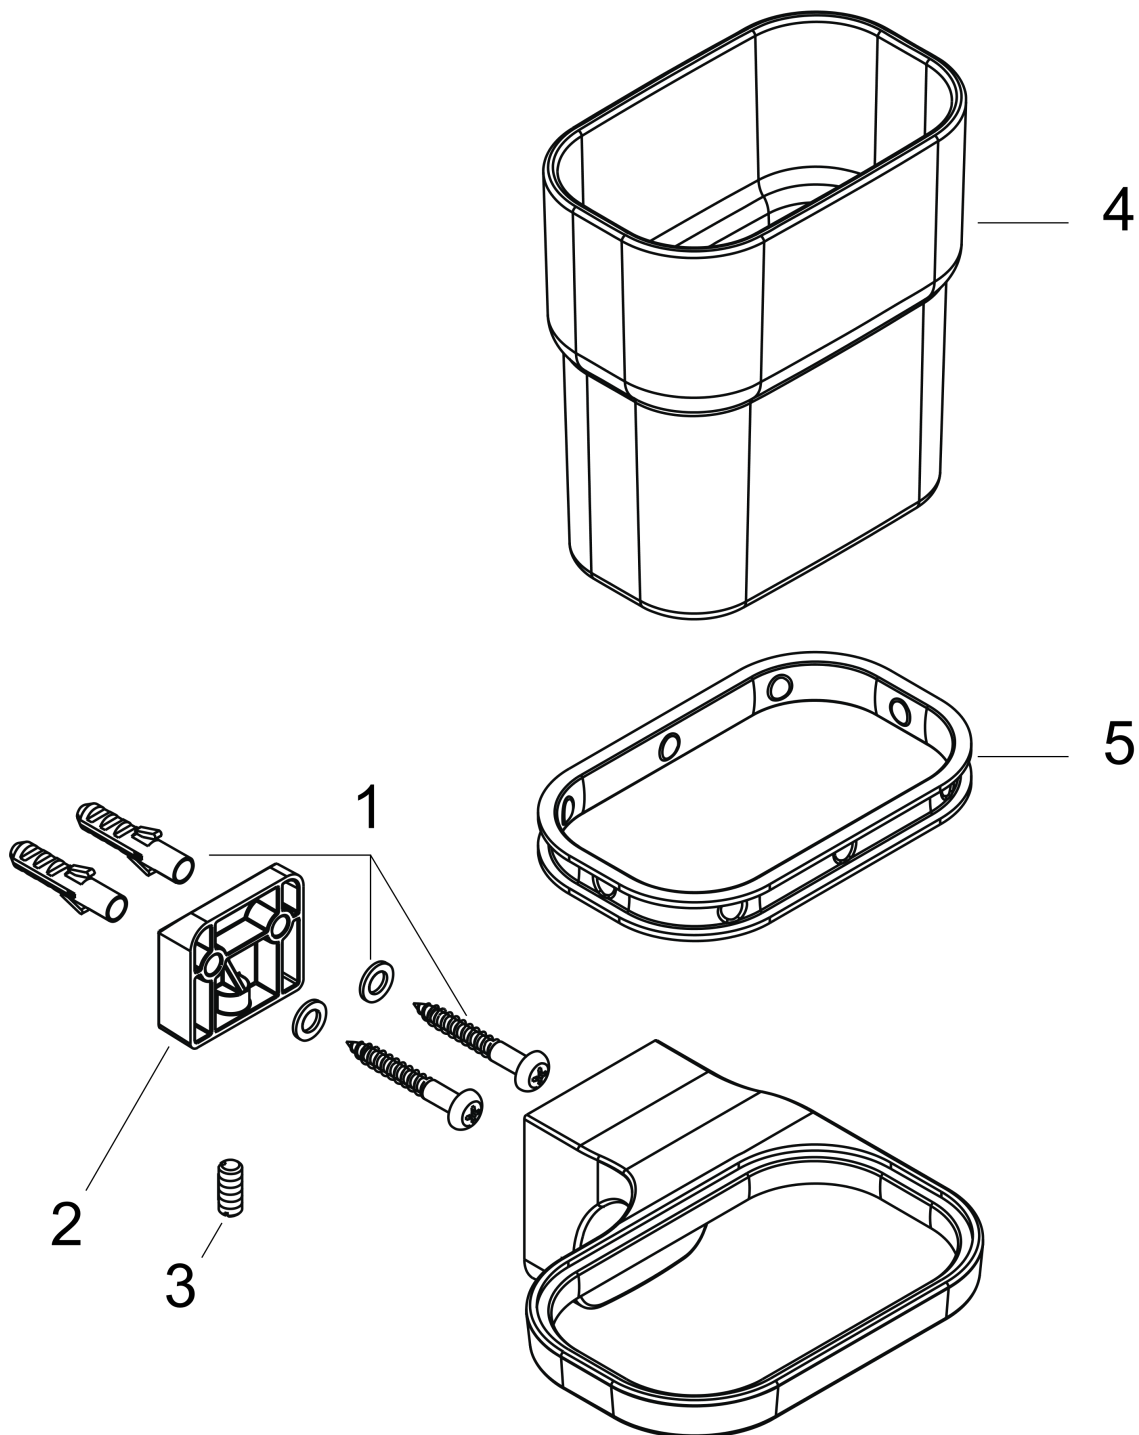

AXOR Urquiola Toothbrush tumbler

Surfaces: **Chrome** Article Number: **42434000**

Description

product features

- material: brass, opal glass
- wall-mounted

Product image

Scale drawing

**AXOR Urquiola
Toothbrush tumbler**

Surfaces: **Chrome** Article Number: **42434000**

Exploded Drawing

Year of production: >04/09

**AXOR Urquiola
Toothbrush tumbler**

Surfaces: **Chrome** Article Number: **42434000**

Spare part list

Year of production: >04/09

Pos.	Description	Article Number	PC	PU
1	mounting set	96179000	4	1
2	support element	95417000	2	1
3	hollow set screw M5x12	97771000	1	1
4	tumbler on its own	95264000	13	1
5	plastic ring	95265000	7	1