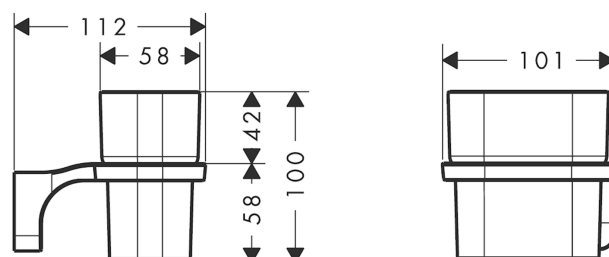

AXOR Urquiola Toothbrush tumbler

Surfaces: **Chrome** Article Number: **42434000**

Description

product features

- material: brass, opal glass
- wall-mounted

Product image

Scale drawing

**AXOR Urquiola
Toothbrush tumbler**

Surfaces: **Chrome** Article Number: **42434000**

Exploded Drawing

Year of production: >04/09

**AXOR Urquiola
Toothbrush tumbler**

Surfaces: **Chrome** Article Number: **42434000**

Spare part list

Year of production: >04/09

Pos.	Description	Article Number	PC	PU
1	mounting set	96179000	4	1
2	support element	95417000	2	1
3	hollow set screw M5x12	97771000	1	1
4	tumbler on its own	95264000	13	1
5	plastic ring	95265000	7	1