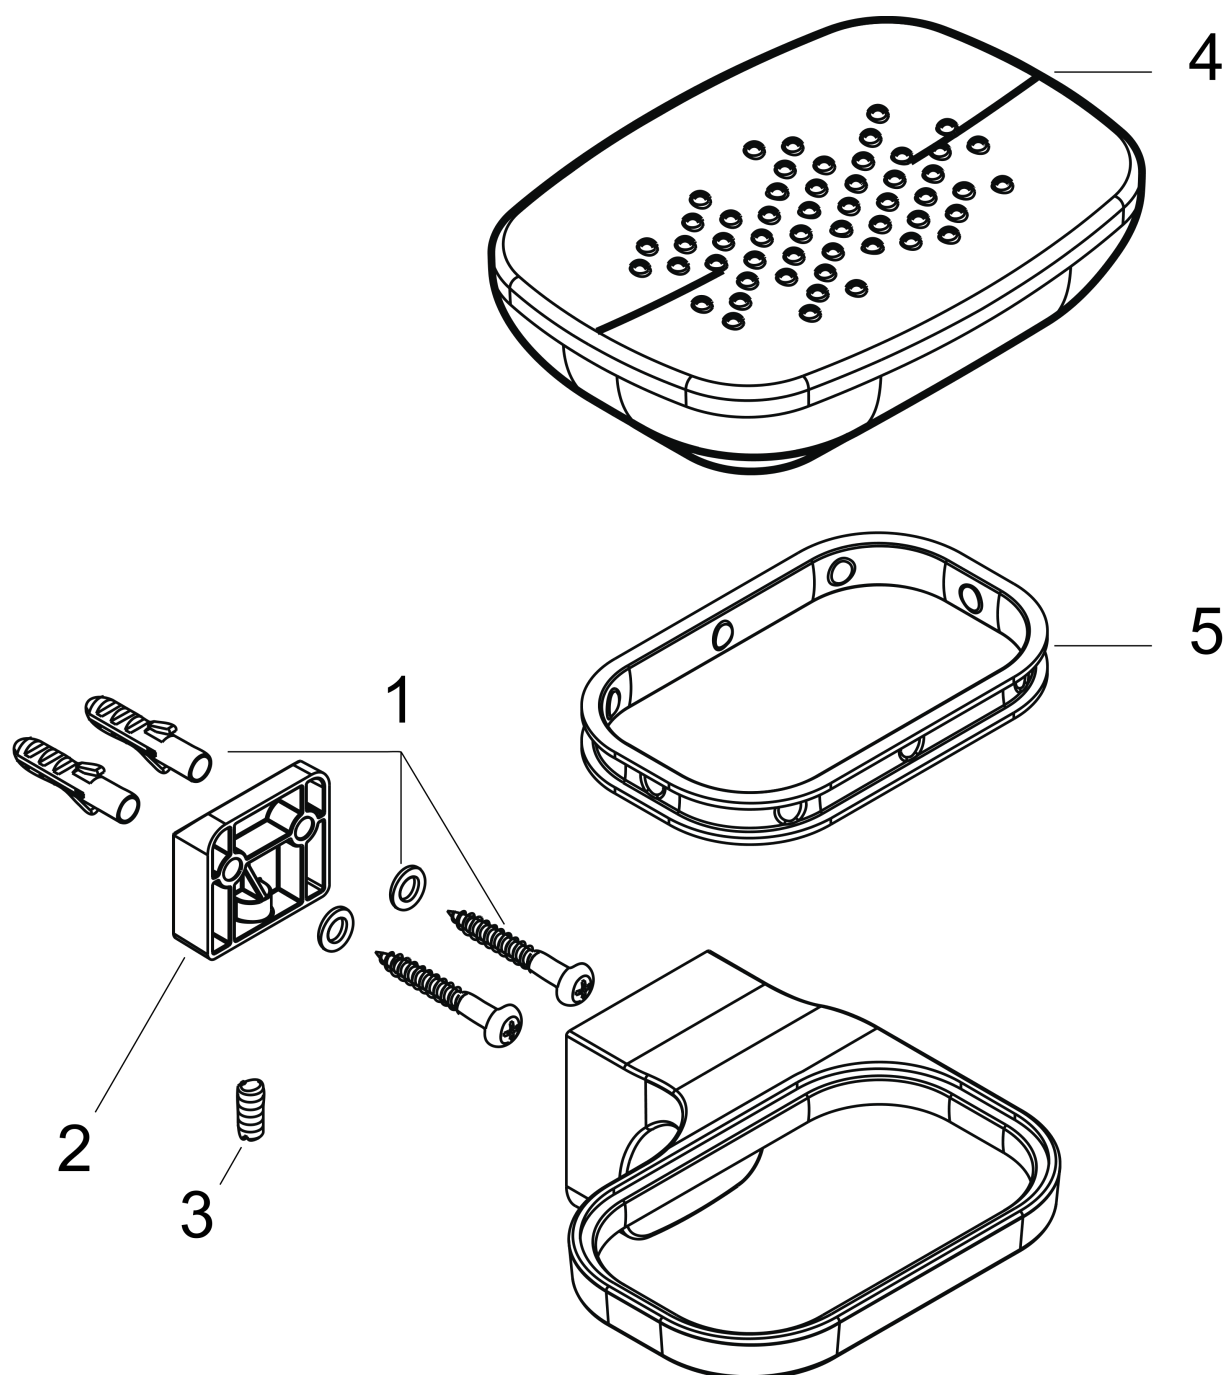

AXOR Urquiola

Soap dish

Surfaces: **Chrome** Article Number: **42433000**

Description

product features

- material: brass, opal glass
- wall-mounted

Product image

Scale drawing

AXOR Urquiola
Soap dish
Surfaces: **Chrome**

Article Number: **42433000**

Exploded Drawing

Year of production: >04/09

AXOR Urquiola

Soap dish

Surfaces: **Chrome** Article Number: **42433000**

Spare part list

Year of production: >04/09

Pos.	Description	Article Number	PC	PU
1	mounting set	96179000	4	1
2	support element	95417000	2	1
3	hollow set screw M5x12	97771000	1	1
4	soap dish	95263000	15	1
5	plastic ring	95265000	7	1