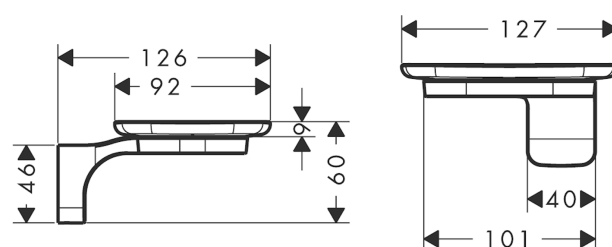

AXOR Urquiola

Soap dish

Surfaces: **Chrome** Article Number: **42433000**

Description

product features

- material: brass, opal glass
- wall-mounted

Product image

Scale drawing

AXOR Urquiola
Soap dish
Surfaces: **Chrome**

Article Number: **42433000**

Exploded Drawing

Year of production: >04/09

AXOR Urquiola

Soap dish

Surfaces: **Chrome** Article Number: **42433000**

Spare part list

Year of production: >04/09

Pos.	Description	Article Number	PC	PU
1	mounting set	96179000	4	1
2	support element	95417000	2	1
3	hollow set screw M5x12	97771000	1	1
4	soap dish	95263000	15	1
5	plastic ring	95265000	7	1