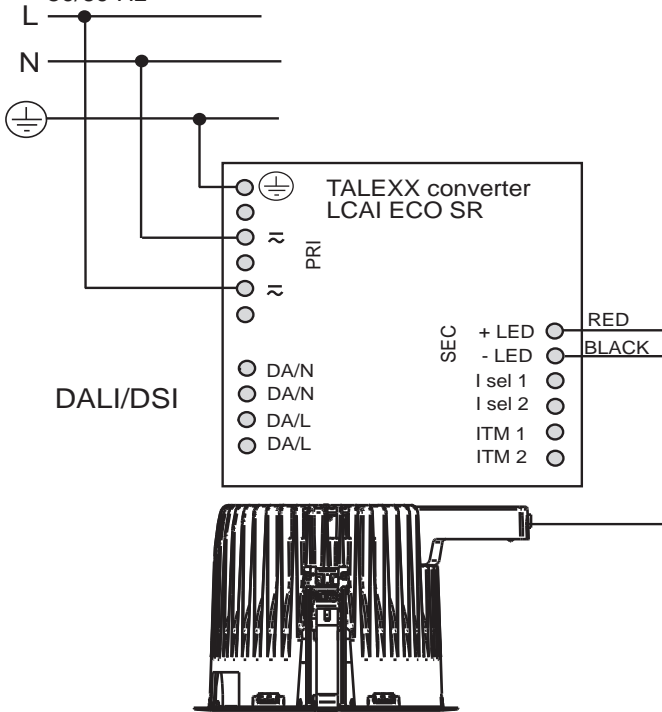

Wiring diagram for DALI / SwitchDIM 1100lm

230 - 240 V AC
50/60 Hz