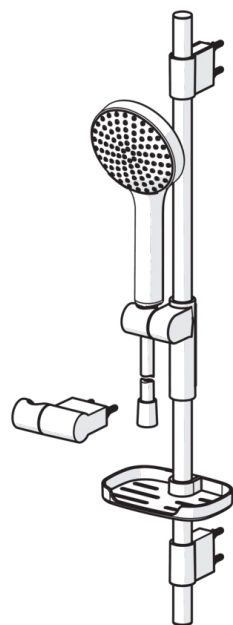

EAN: 6414150080470

www.oras.com/en/products/oras/product/421

Oras Hydractiva shower set including 1-spray hand shower, adjustable max 740 mm shower rail, soap tray, wall bracket and 1750 mm shower hose. Hand shower with Sensitive spray (large & gently). With limescale protection technology. Max. flow rate 15 l/min (3 bar), light grey spray face, shower head size 120 mm.

- Shower
- Wall mounted
- Chrome/Light grey
- shower holder, shower rail, hand shower, shower hose (1750 mm)
- sensitive

Technical data

Flow properties

Flow-rate at 300 kPa (with flow controller) **0.25 l/s**

Technical properties

Hot water supply **max. +65°C**
 Working pressure **50 - 500 kPa**
 Connection size **G1/2**
 Length / Height **720 mm**

Spare parts

SP390

	Code
01	600378V
02	600356V