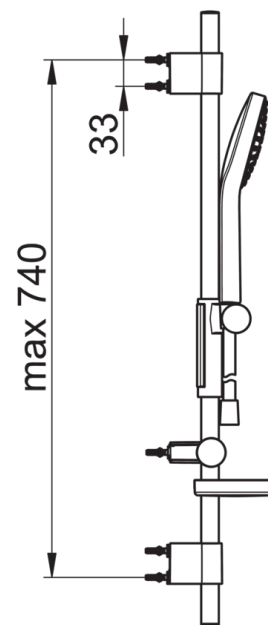

EAN: 6414150080470

www.oras.com/en/products/oras/product/421

Oras Hydractiva shower set including 1-spray hand shower, adjustable max 740 mm shower rail, soap tray, wall bracket and 1750 mm shower hose. Hand shower with Sensitive spray (large & gently). With limescale protection technology. Max. flow rate 15 l/min (3 bar), light grey spray face, shower head size 120 mm.

- Shower
- Wall mounted
- Chrome/Light grey
- shower holder, shower rail, hand shower, shower hose (1750 mm)
- sensitive

Technical data

Flow properties

Flow-rate at 300 kPa (with flow controller) **0.25 l/s**

Technical properties

Hot water supply **max. +65°C**
 Working pressure **50 - 500 kPa**
 Connection size **G1/2**
 Length / Height **720 mm**

Spare parts

SP390

	Code
01	600378V
02	600356V