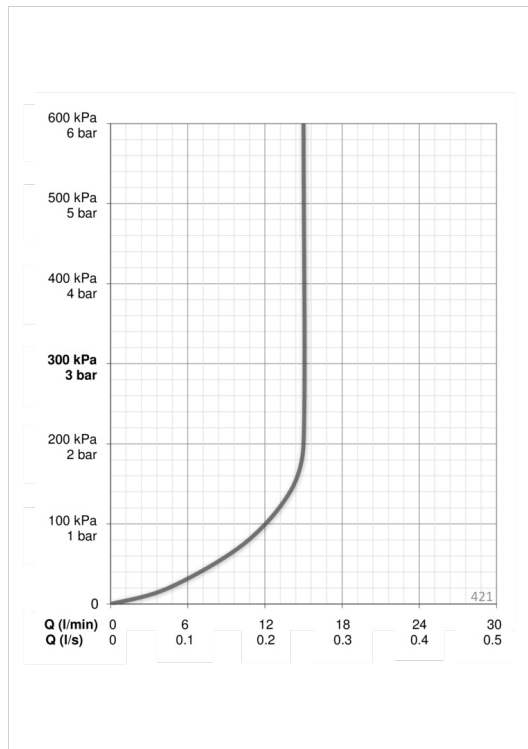

EAN: 6414150080470

www.oras.com/en/products/oras/product/421

Oras Hydractiva shower set including 1-spray hand shower, adjustable max 740 mm shower rail, soap tray, wall bracket and 1750 mm shower hose. Hand shower with Sensitive spray (large & gently). With limescale protection technology. Max. flow rate 15 l/min (3 bar), light grey spray face, shower head size 120 mm.

- Shower
- Wall mounted
- Chrome/Light grey
- shower holder, shower rail, hand shower, shower hose (1750 mm)
- sensitive

Technical data

Flow properties

Flow-rate at 300 kPa (with flow controller) **0.25 l/s**

Technical properties

Hot water supply **max. +65°C**
 Working pressure **50 - 500 kPa**
 Connection size **G1/2**
 Length / Height **720 mm**

Spare parts

SP390

	Code
01	600378V
02	600356V