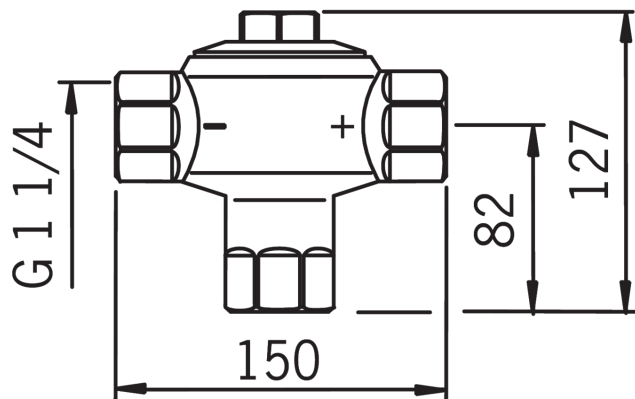

EAN: 6414150023613

www.oras.com/en/products/oras/product/421132

- Technical room

Technical data

Spare parts

SP4210

	Code
01	428161V
01	428160V
01	428168V
01	428167V
02	428158V