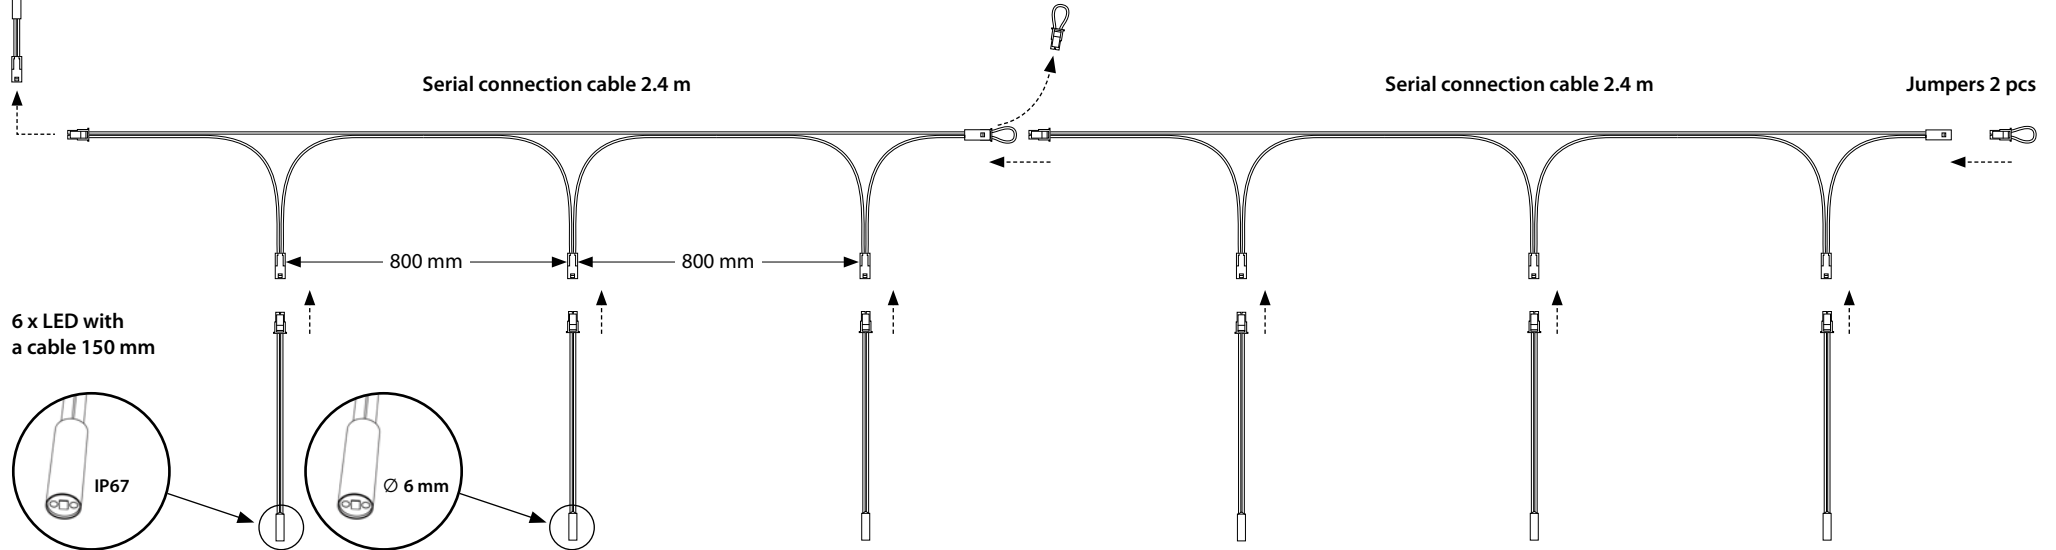

LED Set 4000 K

Code 1532605

LED Set 4000 K may not be installed in a sauna!

Attn! Serial connection should not be made during supply voltage!