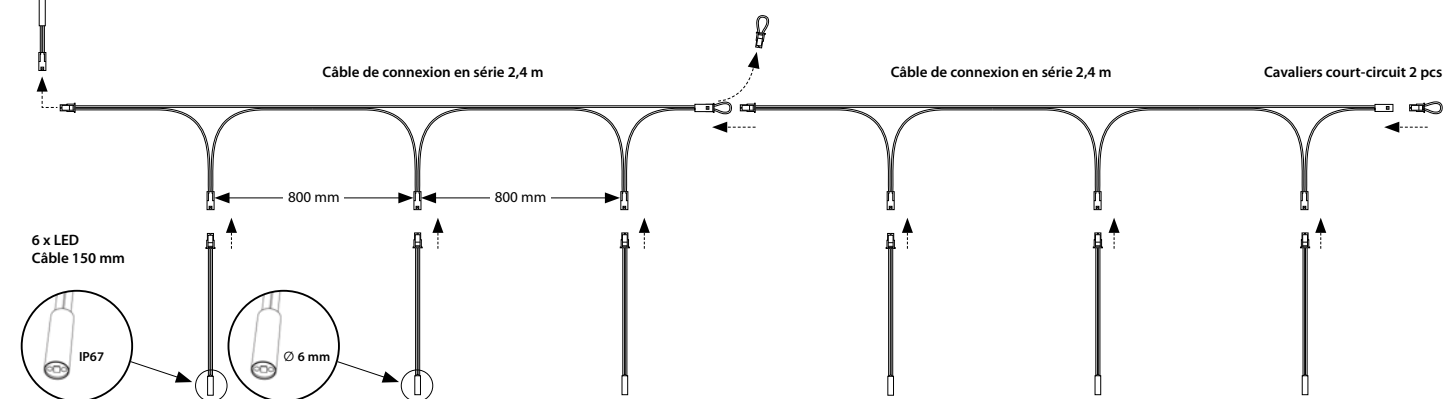

Accessoires et pièces de rechange disponibles :

N:o de produit	Produit	
1532602	Kit d'extension de 3 LEDs 2700 K	
1532607	Câble de rallonge 1,5 m	
1532608	Câble de rallonge 5 m	
1532633	Fibre pour poêle 3,5 m	
1532370	Câble pour connexion en série	(Pièce de rechange)
1532373	LED avec câble 150 mm	(Pièce de rechange)
1532634	Cavalier court-circuit, 6 pcs	(Pièce de rechange)
1532296	Source de courant Osram OTI DALI	(Pièce de rechange)

SAUNA LED 2700 K

N:o de produit 1532601

Min. 3 x LED
Max. 15 x LED

Subject to change.

www.cariitti.com