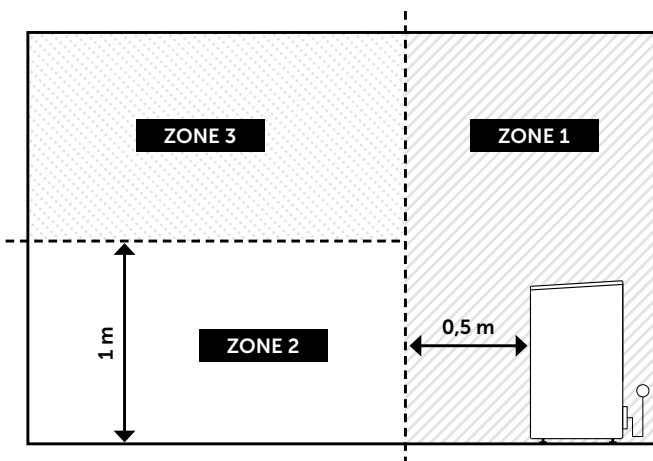

Min. 3 x LED
Max. 15 x LED

□ ○ CE T_a +125 °C

Subject to change.

www.cariitti.com

Low-voltage electricity installations in a sauna

Based on CENELEC HD 60364-7-703:2005

ZONE 1

Can only be used to install a sauna stove and electrical devices related to its use. Optical fibres, such as Cariitti Sauna Stove Lens Fibre 1532633, can be installed in zone 1.