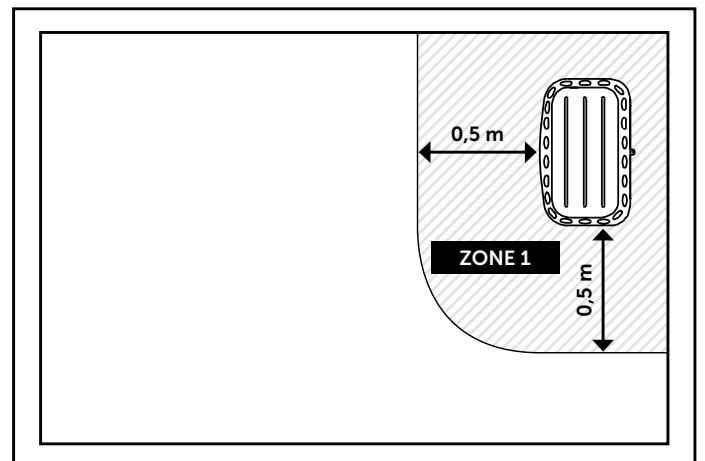

Min. 3 x LED
Max. 15 x LED

□ ○ CE T_a +125 °C

Subject to change.

www.cariitti.com

Low-voltage electricity installations in a sauna

Based on CENELEC HD 60364-7-703:2005

ZONE 1

Can only be used to install a sauna stove and electrical devices related to its use. Optical fibres, such as Cariitti Sauna Stove Lens Fibre 1532633, can be installed in zone 1.