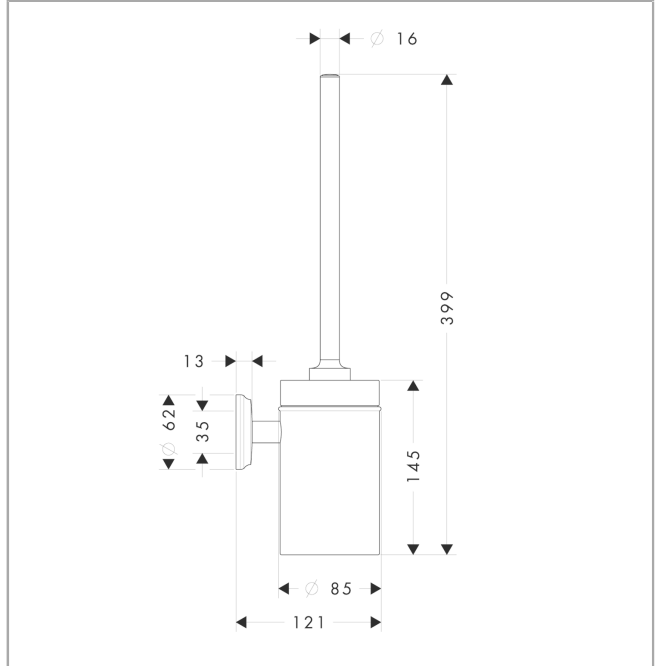

**Logis Classic**

**Toilet brush with tumbler wall-mounted**

Surfaces: **Chrome** Article Number: **41632000**

**Description**

**product features**

- material holder: metal
- material: brass, ceramic
- wall-mounted

**Product image**

**Scale drawing**

**Logis Classic**  
**Toilet brush with tumbler wall-mounted**  
 Surfaces: **Chrome** Article Number: **41632000**

**Exploded Drawing**

Year of production: >10/08

**Logis Classic**

**Toilet brush with tumbler wall-mounted**

Surfaces: **Chrome** Article Number: **41632000**

**Spare part list**

Year of production: >10/08

Pos.	Description	Article Number	PC	PU
1	escutcheon	98537000	6	1
2	support element	98539000	8	1
3	hollow set screw M4x4	98540000	1	1
4	mounting set	96179000	4	1
5	stick with brush	95577000	10	1
6	WC-brush black	40068000	7	1
7	ceramic cup on its own	98547000	9	1
a	WC-brush white	40088000	7	1