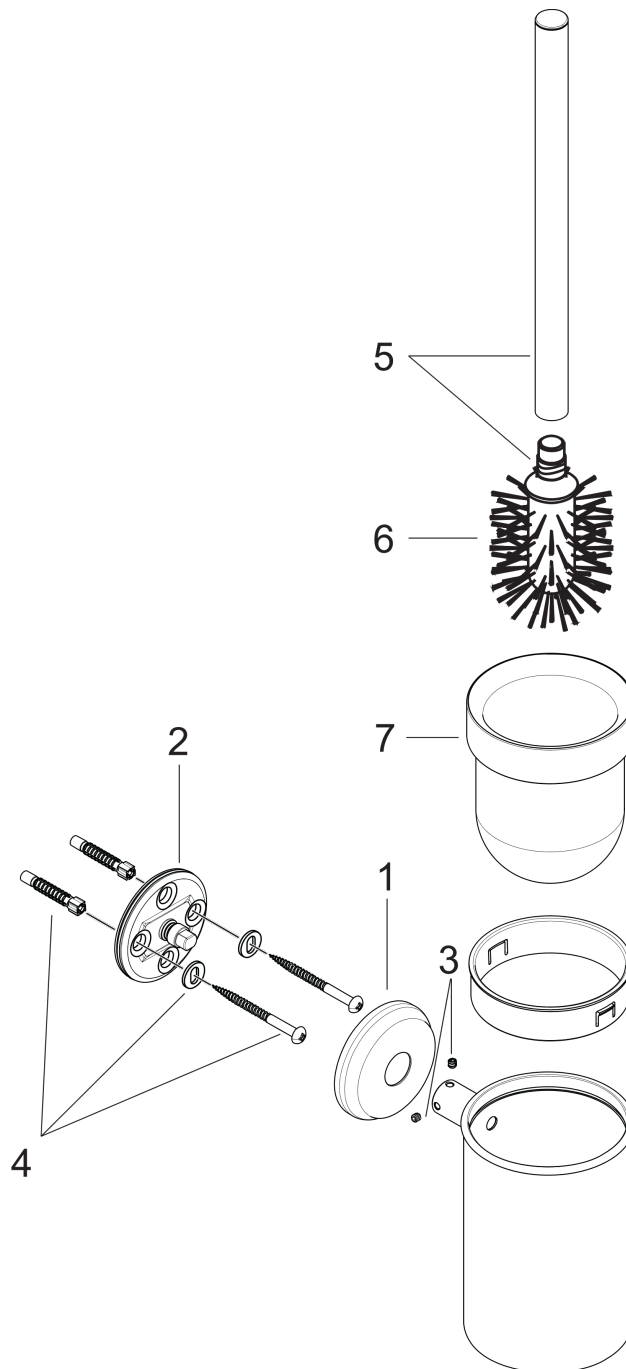

**Logis Classic**

**Toilet brush with tumbler wall-mounted**

Surfaces: **Chrome** Article Number: **41632000**

**Description**

**product features**

- material holder: metal
- material: brass, ceramic
- wall-mounted

**Product image**

**Scale drawing**

**Logis Classic**  
**Toilet brush with tumbler wall-mounted**  
 Surfaces: **Chrome** Article Number: **41632000**

**Exploded Drawing**

Year of production: >10/08

**Logis Classic**

**Toilet brush with tumbler wall-mounted**

Surfaces: **Chrome** Article Number: **41632000**

**Spare part list**

Year of production: >10/08

Pos.	Description	Article Number	PC	PU
1	escutcheon	98537000	6	1
2	support element	98539000	8	1
3	hollow set screw M4x4	98540000	1	1
4	mounting set	96179000	4	1
5	stick with brush	95577000	10	1
6	WC-brush black	40068000	7	1
7	ceramic cup on its own	98547000	9	1
a	WC-brush white	40088000	7	1