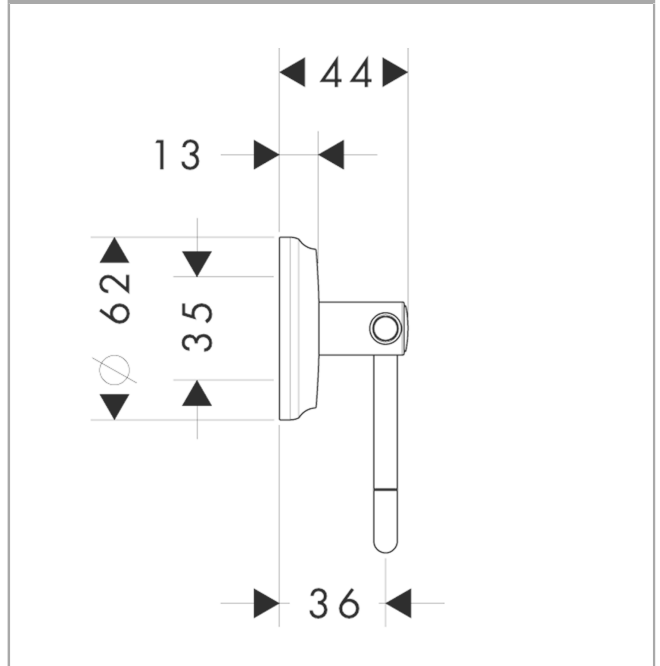

Logis Classic
Roll holder without cover

Surfaces: **Chrome** Article Number: **41626000**

Description

product features

- material: brass
- wall-mounted
- material holder: metal

Product image

Scale drawing

Logis Classic
Roll holder without cover

Surfaces: **Chrome** Article Number: **41626000**

Exploded Drawing

Year of production: >11/08

Logis Classic
Roll holder without cover

Surfaces: **Chrome** Article Number: **41626000**

Spare part list

Year of production: >11/08

Pos.	Description	Article Number	PC	PU
1	escutcheon	98537000	6	1
2	support element	98539000	8	1
3	hollow set screw M4x4	98540000	1	1
4	mounting set	96179000	4	1