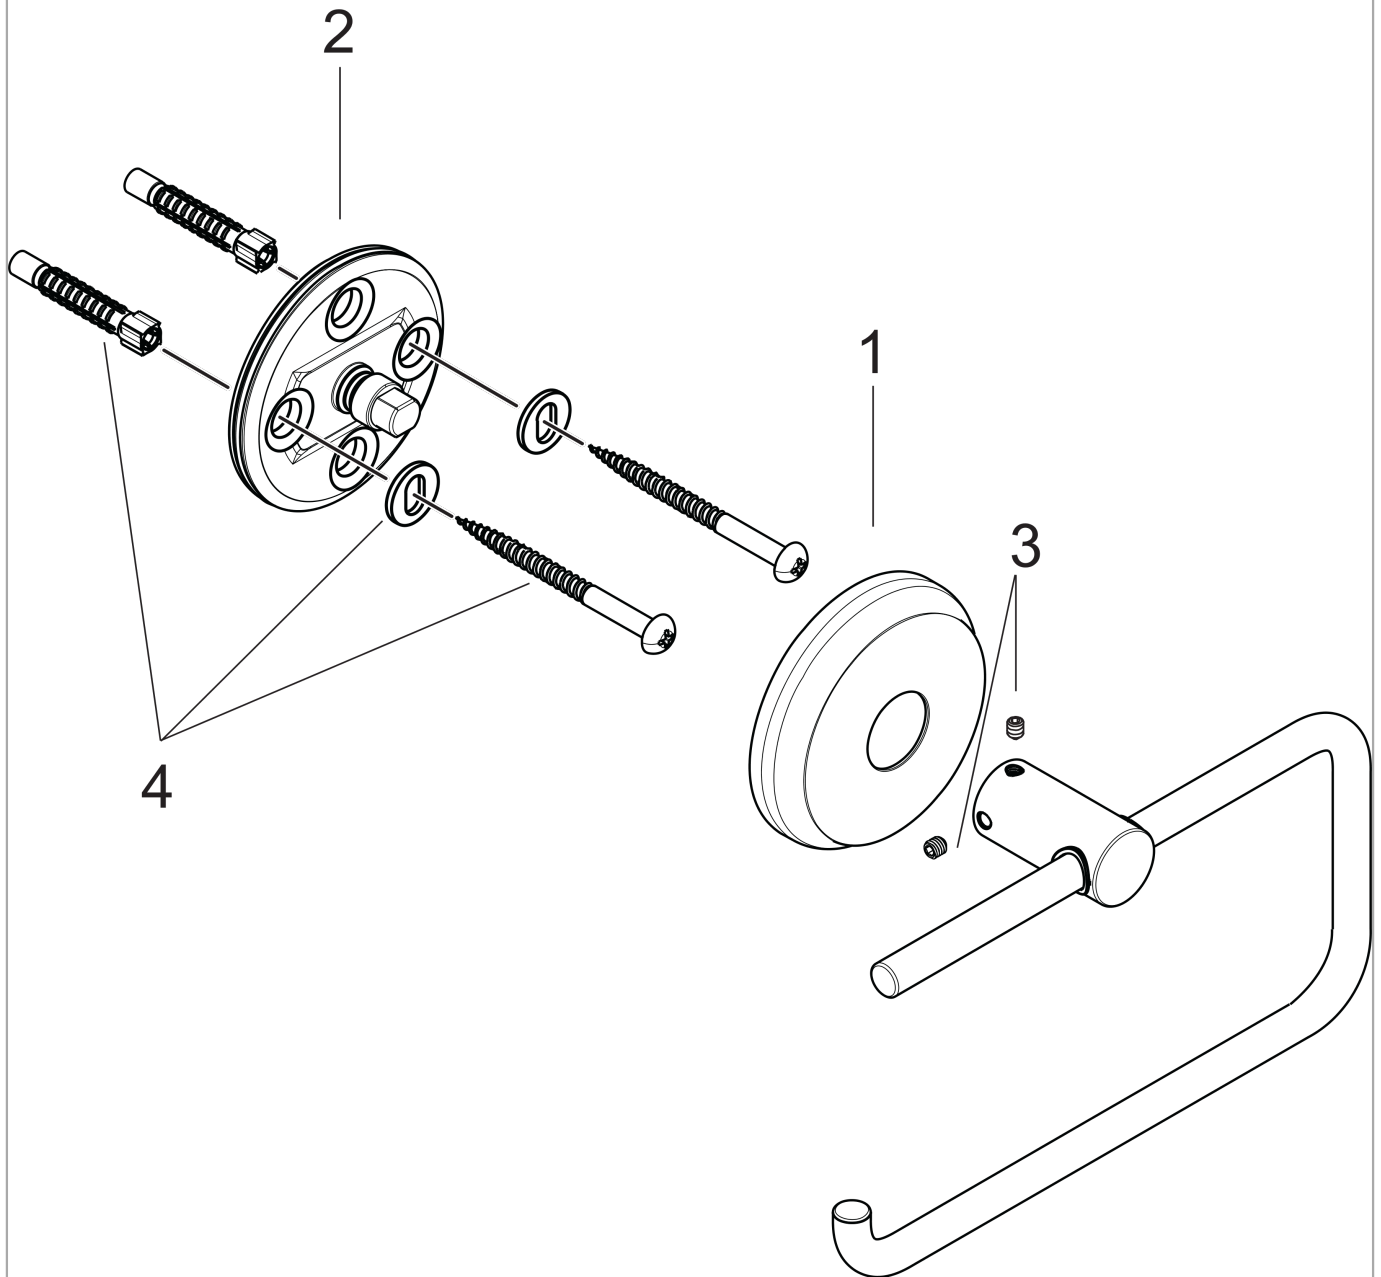

Logis Classic
Roll holder without cover

Surfaces: **Chrome** Article Number: **41626000**

Description

product features

- material: brass
- wall-mounted
- material holder: metal

Product image

Scale drawing

Logis Classic
Roll holder without cover

Surfaces: **Chrome** Article Number: **41626000**

Exploded Drawing

Year of production: >11/08

Logis Classic
Roll holder without cover

Surfaces: **Chrome** Article Number: **41626000**

Spare part list

Year of production: >11/08

Pos.	Description	Article Number	PC	PU
1	escutcheon	98537000	6	1
2	support element	98539000	8	1
3	hollow set screw M4x4	98540000	1	1
4	mounting set	96179000	4	1