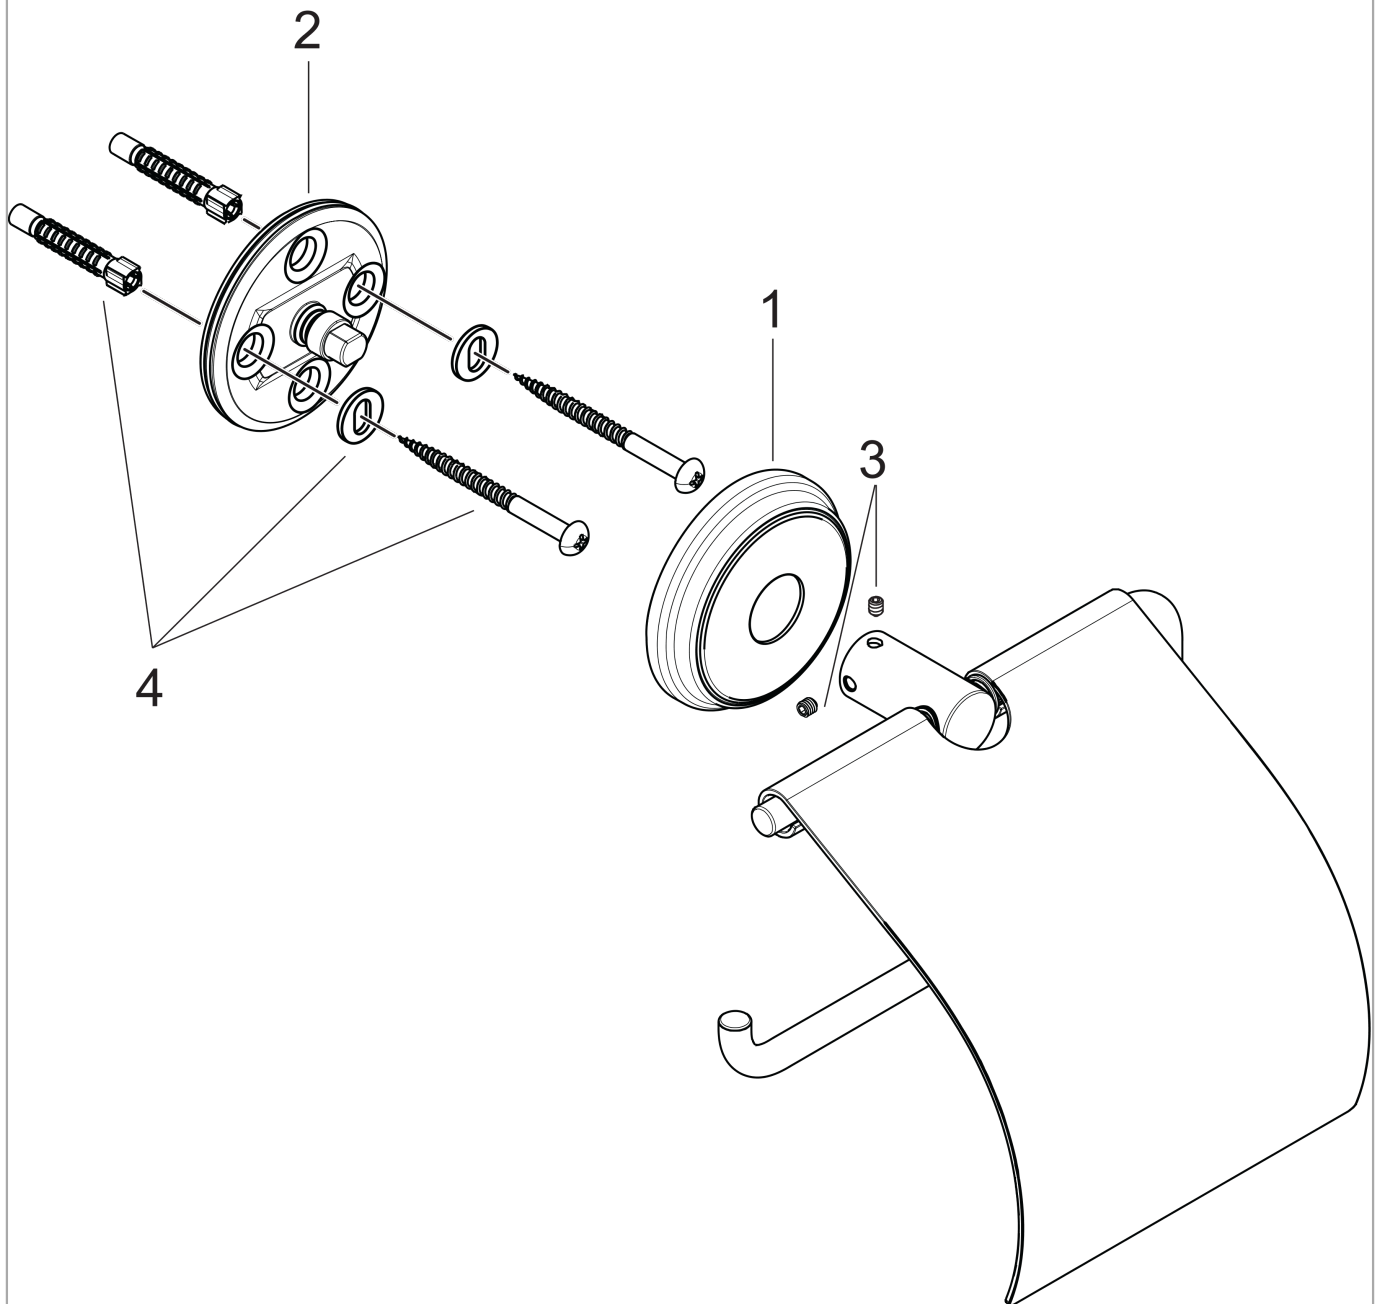

Logis Classic
Roll holder with cover

Surfaces: **Chrome** Article Number: **41623000**

Description

product features

- material: brass
- wall-mounted
- material holder: metal

Product image

Scale drawing

Logis Classic
Roll holder with cover

Surfaces: **Chrome** Article Number: **41623000**

Exploded Drawing

Year of production: >11/08

Logis Classic
Roll holder with cover

Surfaces: **Chrome** Article Number: **41623000**

Spare part list

Year of production: >11/08

Pos.	Description	Article Number	PC	PU
1	escutcheon	98537000	6	1
2	support element	98539000	8	1
3	hollow set screw M4x4	98540000	1	1
4	mounting set	96179000	4	1