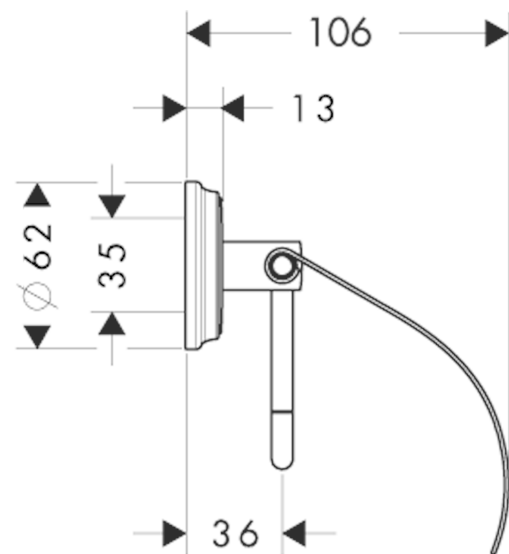

Logis Classic
Roll holder with cover

Surfaces: **Chrome** Article Number: **41623000**

Description

product features

- material: brass
- wall-mounted
- material holder: metal

Product image

Scale drawing

Logis Classic
Roll holder with cover

Surfaces: **Chrome** Article Number: **41623000**

Exploded Drawing

Year of production: >11/08

Logis Classic
Roll holder with cover

Surfaces: **Chrome** Article Number: **41623000**

Spare part list

Year of production: >11/08

Pos.	Description	Article Number	PC	PU
1	escutcheon	98537000	6	1
2	support element	98539000	8	1
3	hollow set screw M4x4	98540000	1	1
4	mounting set	96179000	4	1