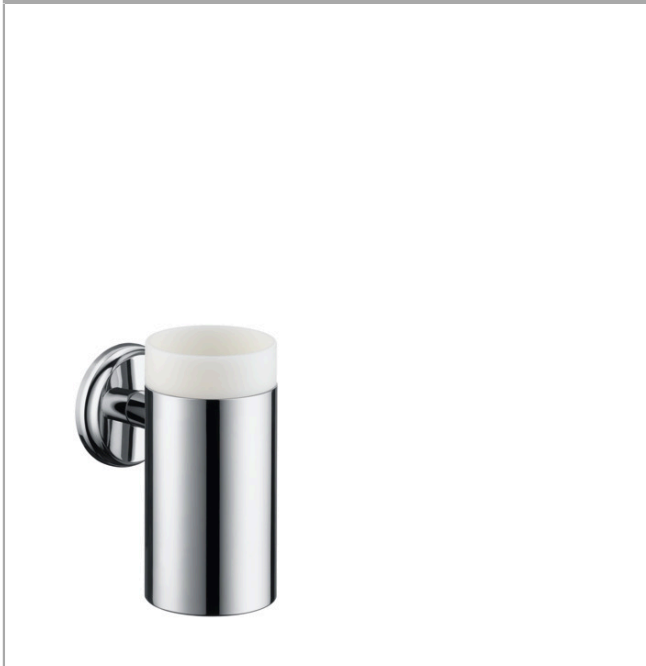

**Logis Classic
Toothbrush tumbler**

Surfaces: **Chrome** Article Number: **41618000**

Description

product features

- material: brass, ceramic
- wall-mounted
- material holder: metal

Product image

Scale drawing

**Logis Classic
Toothbrush tumbler**

Surfaces: **Chrome** Article Number: **41618000**

Exploded Drawing

Year of production: >11/08

**Logis Classic
Toothbrush tumbler**

Surfaces: **Chrome** Article Number: **41618000**

Spare part list

Year of production: >11/08

| Pos. | Description | Article Number | PC | PU |
|-------------|-----------------------|-----------------------|-----------|-----------|
| 1 | escutcheon | 98537000 | 6 | 1 |
| 2 | support element | 98539000 | 8 | 1 |
| 3 | hollow set screw M4x4 | 98540000 | 1 | 1 |
| 4 | mounting set | 96179000 | 4 | 1 |
| 5 | tumbler on its own | 98545000 | 12 | 1 |