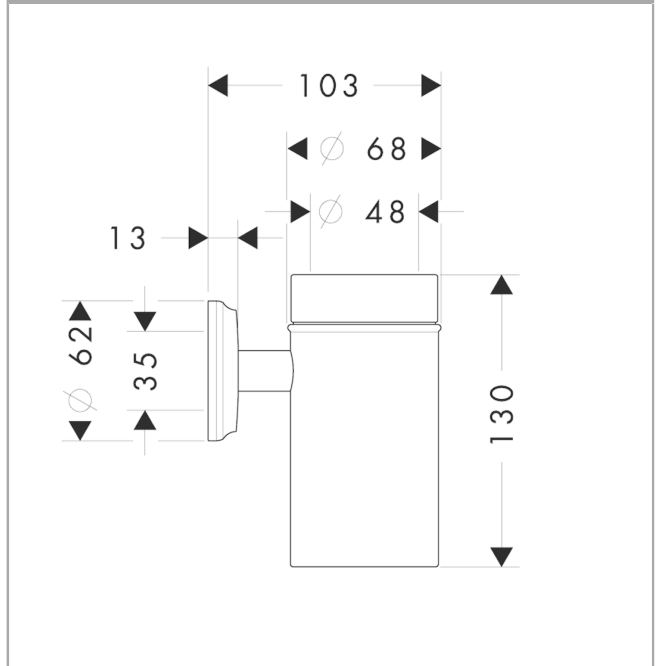

**Logis Classic
Toothbrush tumbler**

Surfaces: **Chrome** Article Number: **41618000**

Description

product features

- material: brass, ceramic
- wall-mounted
- material holder: metal

Product image

Scale drawing

**Logis Classic
Toothbrush tumbler**

Surfaces: **Chrome** Article Number: **41618000**

Exploded Drawing

Year of production: >11/08

**Logis Classic
Toothbrush tumbler**

Surfaces: **Chrome** Article Number: **41618000**

Spare part list

Year of production: >11/08

| Pos. | Description | Article Number | PC | PU |
|-------------|-----------------------|-----------------------|-----------|-----------|
| 1 | escutcheon | 98537000 | 6 | 1 |
| 2 | support element | 98539000 | 8 | 1 |
| 3 | hollow set screw M4x4 | 98540000 | 1 | 1 |
| 4 | mounting set | 96179000 | 4 | 1 |
| 5 | tumbler on its own | 98545000 | 12 | 1 |