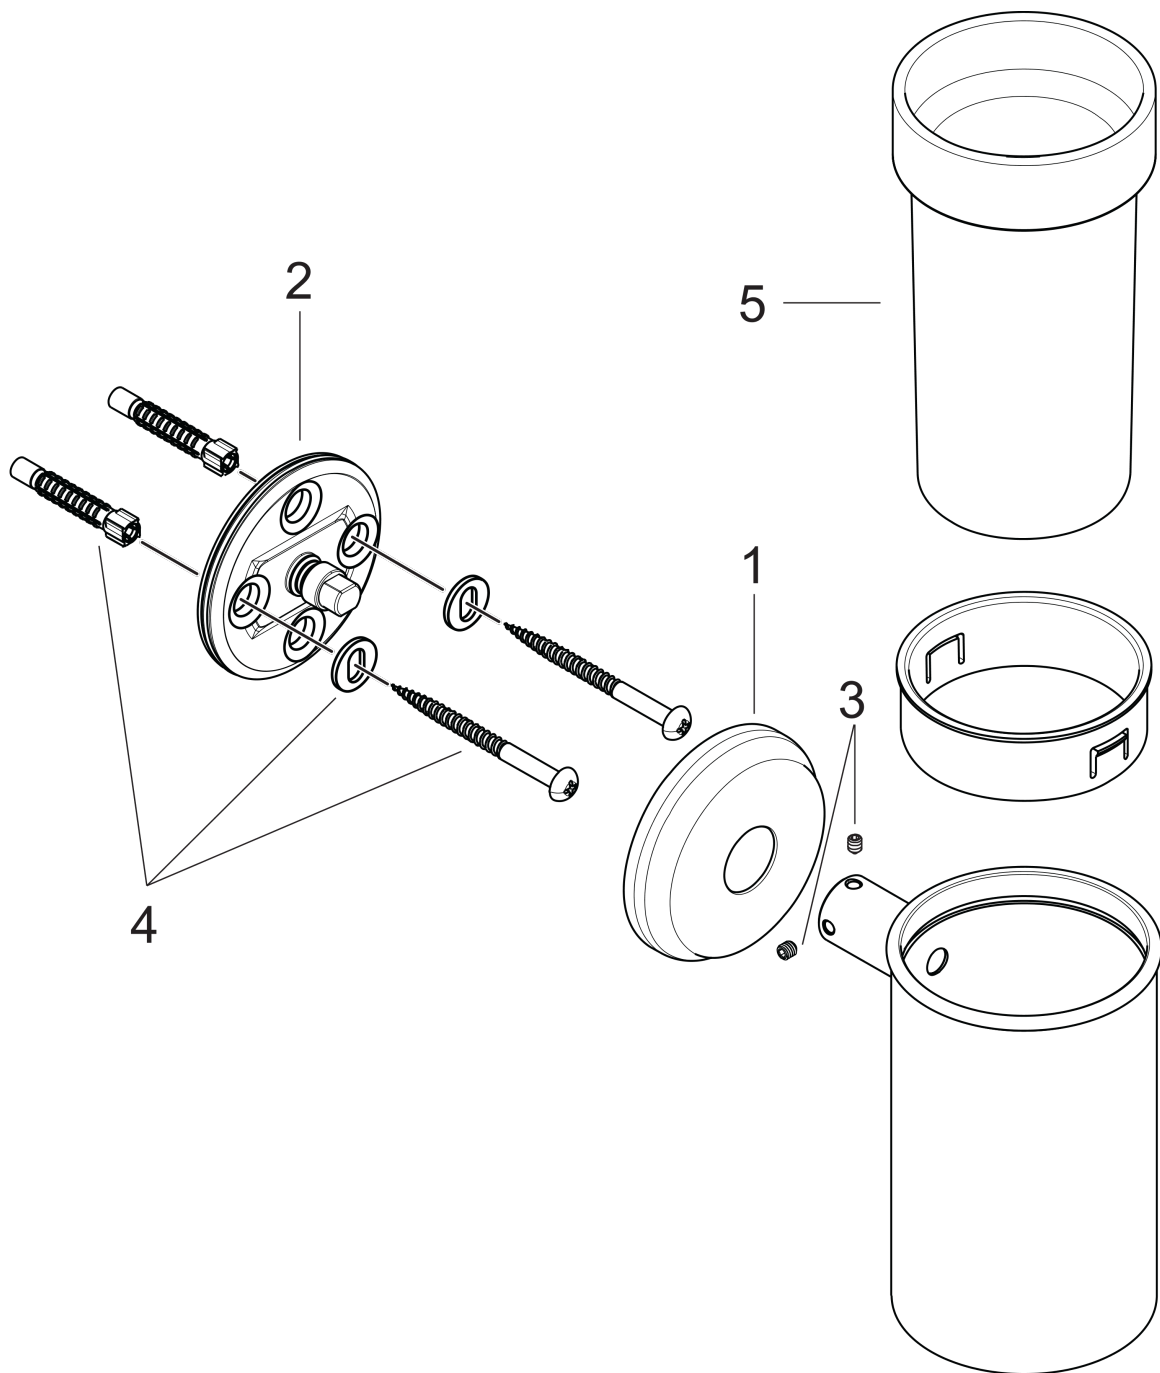

**Logis Classic
Toothbrush tumbler**

Surfaces: **Chrome** Article Number: **41618000**

Description

product features

- material: brass, ceramic
- wall-mounted
- material holder: metal

Product image

Scale drawing

**Logis Classic
Toothbrush tumbler**

Surfaces: **Chrome** Article Number: **41618000**

Exploded Drawing

Year of production: >11/08

**Logis Classic
Toothbrush tumbler**

Surfaces: **Chrome** Article Number: **41618000**

Spare part list

Year of production: >11/08

| Pos. | Description | Article Number | PC | PU |
|-------------|-----------------------|-----------------------|-----------|-----------|
| 1 | escutcheon | 98537000 | 6 | 1 |
| 2 | support element | 98539000 | 8 | 1 |
| 3 | hollow set screw M4x4 | 98540000 | 1 | 1 |
| 4 | mounting set | 96179000 | 4 | 1 |
| 5 | tumbler on its own | 98545000 | 12 | 1 |