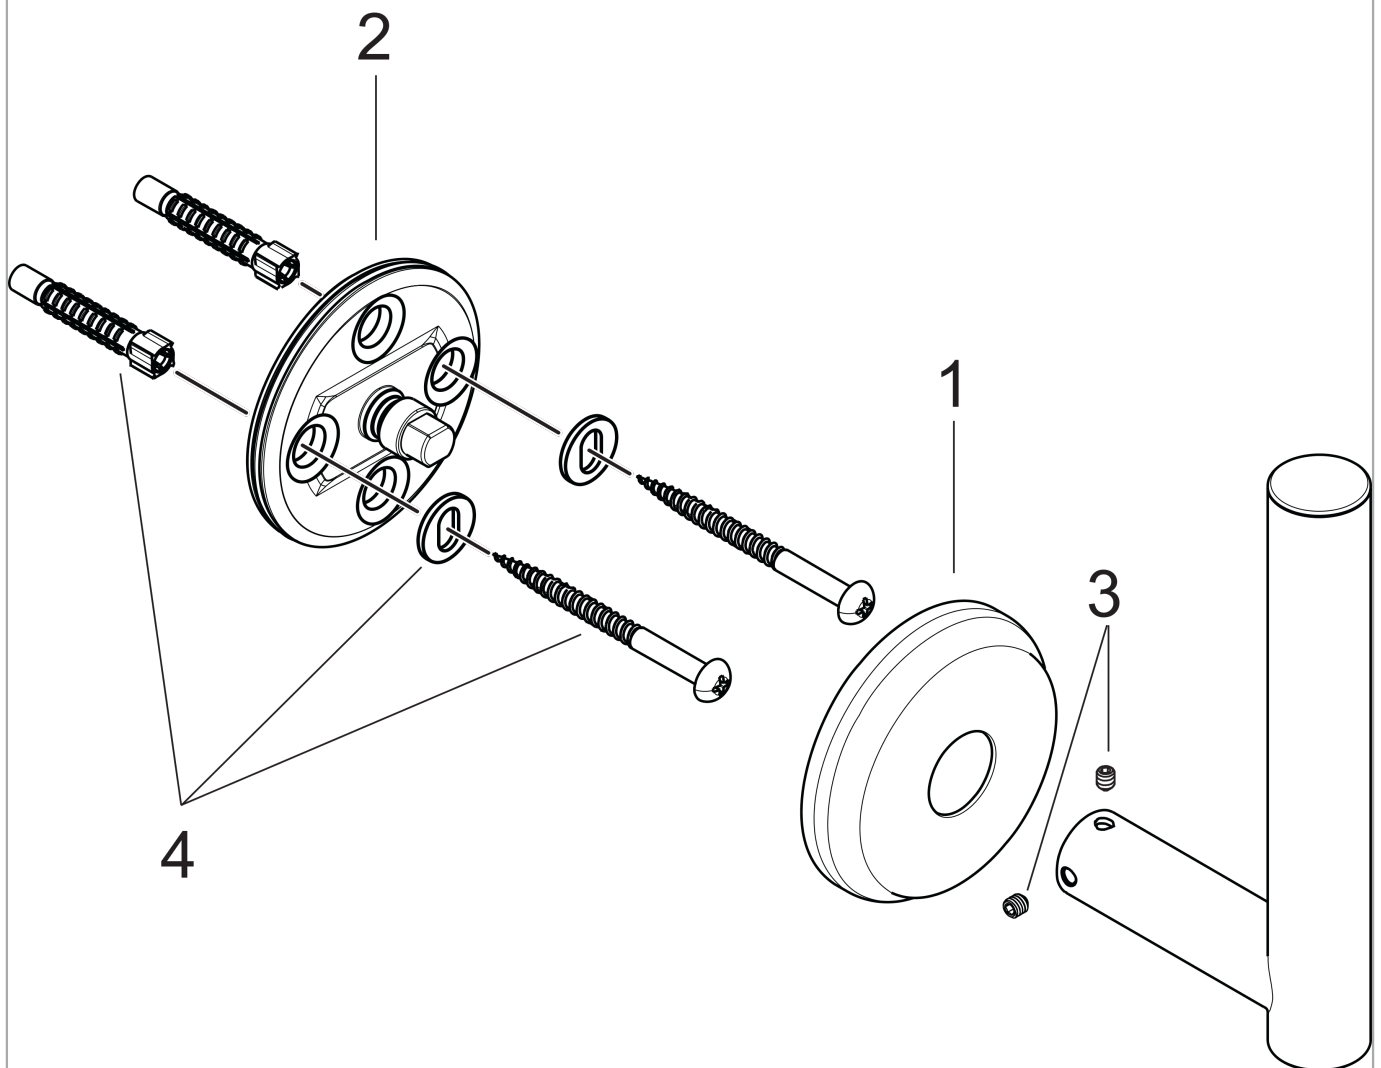

Logis Classic
Spare roll holder
 Surfaces: **Chrome**

Article Number: **41617000**

Description

product features

- material: brass
- wall-mounted
- material holder: metal
- for spare rolls

Product image

Scale drawing

Logis Classic
Spare roll holder
 Surfaces: **Chrome**

Article Number: **41617000**

Exploded Drawing

Year of production: >11/08

Logis Classic
Spare roll holder
 Surfaces: **Chrome**

Article Number: **41617000**

Spare part list

Year of production: >11/08

Pos.	Description	Article Number	PC	PU
1	escutcheon	98537000	6	1
2	support element	98539000	8	1
3	hollow set screw M4x4	98540000	1	1
4	mounting set	96179000	4	1