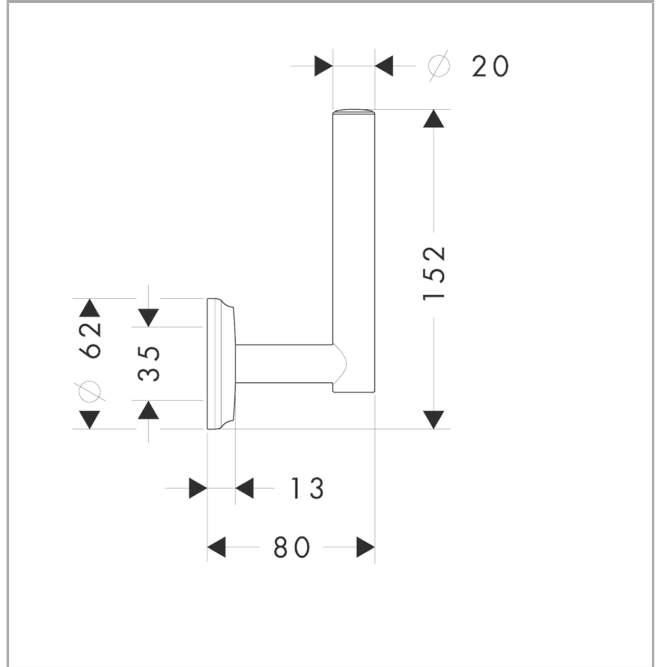

Logis Classic
Spare roll holder
 Surfaces: **Chrome**

Article Number: **41617000**

Description

product features

- material: brass
- wall-mounted
- material holder: metal
- for spare rolls

Product image

Scale drawing

Logis Classic
Spare roll holder
 Surfaces: **Chrome**

Article Number: **41617000**

Exploded Drawing

Year of production: >11/08

Logis Classic
Spare roll holder
 Surfaces: **Chrome**

Article Number: **41617000**

Spare part list

Year of production: >11/08

Pos.	Description	Article Number	PC	PU
1	escutcheon	98537000	6	1
2	support element	98539000	8	1
3	hollow set screw M4x4	98540000	1	1
4	mounting set	96179000	4	1