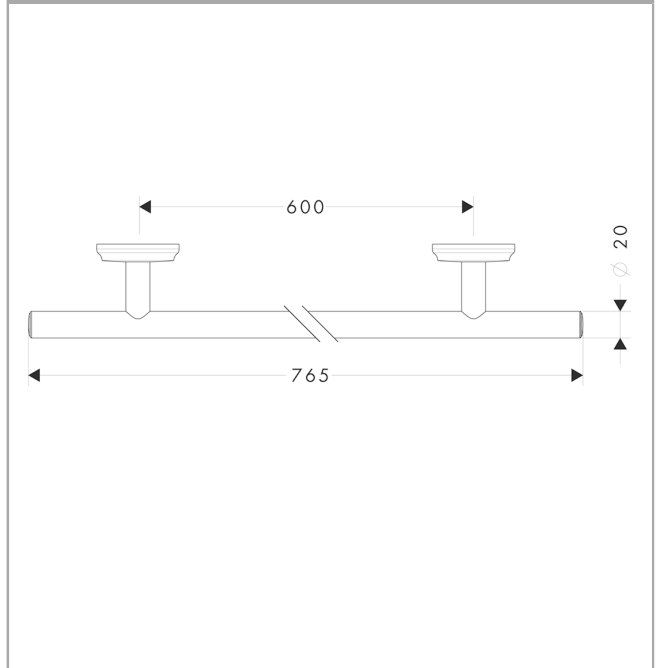

Logis Classic
Bath towel rail

Surfaces: **Chrome** Article Number: **41616000**

Description

product features

- drilling distance 600 mm
- material: brass
- wall-mounted
- material holder: metal
- length 765 mm

Product image

Scale drawing

Logis Classic
Bath towel rail
 Surfaces: **Chrome**

Article Number: **41616000**

Exploded Drawing

Year of production: >10/08

Logis Classic

Bath towel rail

Surfaces: **Chrome** Article Number: **41616000**

Spare part list

Year of production: >10/08

Pos.	Description	Article Number	PC	PU
1	hollow set screw M4x4	98540000	1	1
2	support element	98539000	8	1
3	escutcheon	95107000	6	1
4	mounting set	96179000	4	1