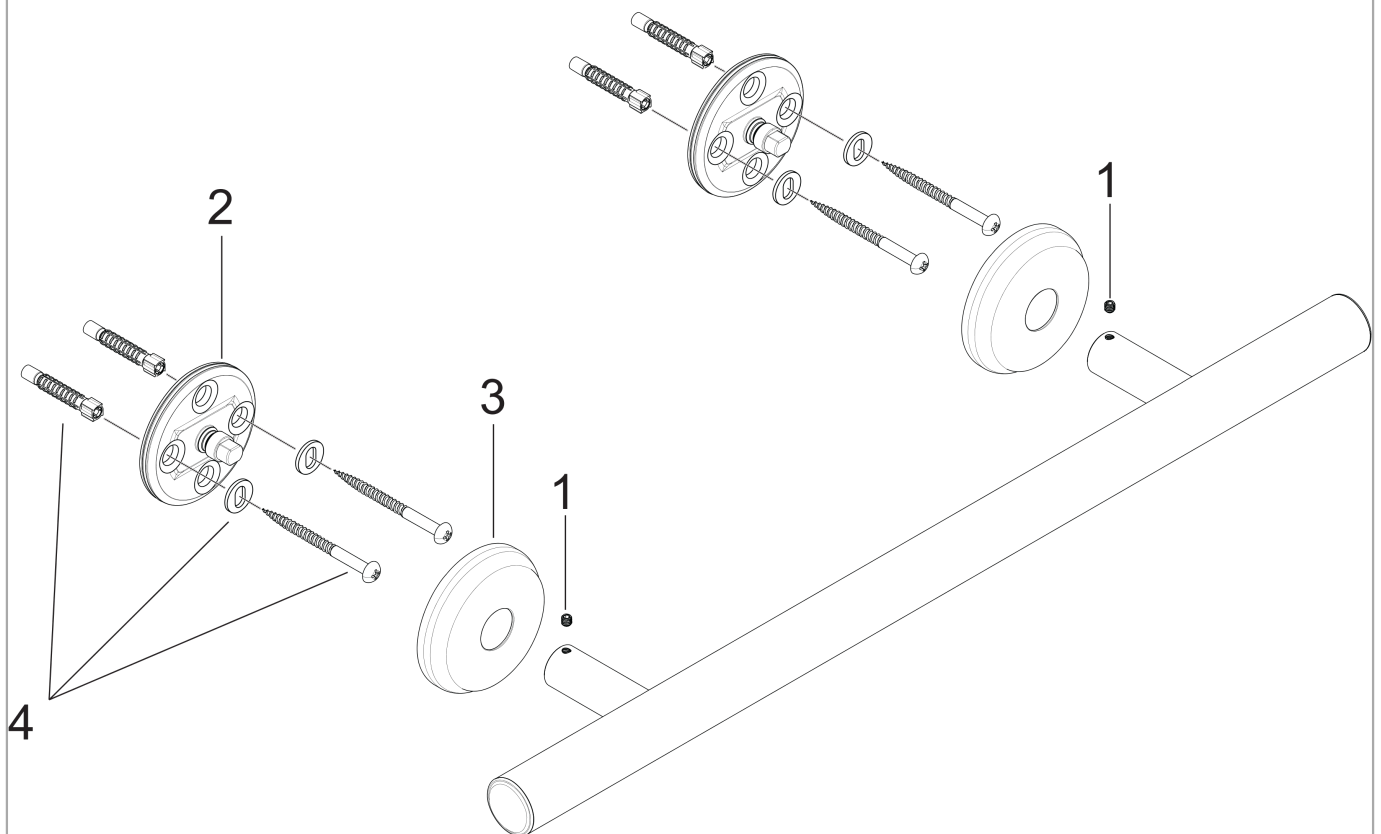

Logis Classic
Bath towel rail

Surfaces: **Chrome** Article Number: **41616000**

Description

product features

- drilling distance 600 mm
- material: brass
- wall-mounted
- material holder: metal
- length 765 mm

Product image

Scale drawing

Logis Classic
Bath towel rail
 Surfaces: **Chrome**

Article Number: **41616000**

Exploded Drawing

Year of production: >10/08

Logis Classic

Bath towel rail

Surfaces: **Chrome** Article Number: **41616000**

Spare part list

Year of production: >10/08

Pos.	Description	Article Number	PC	PU
1	hollow set screw M4x4	98540000	1	1
2	support element	98539000	8	1
3	escutcheon	95107000	6	1
4	mounting set	96179000	4	1