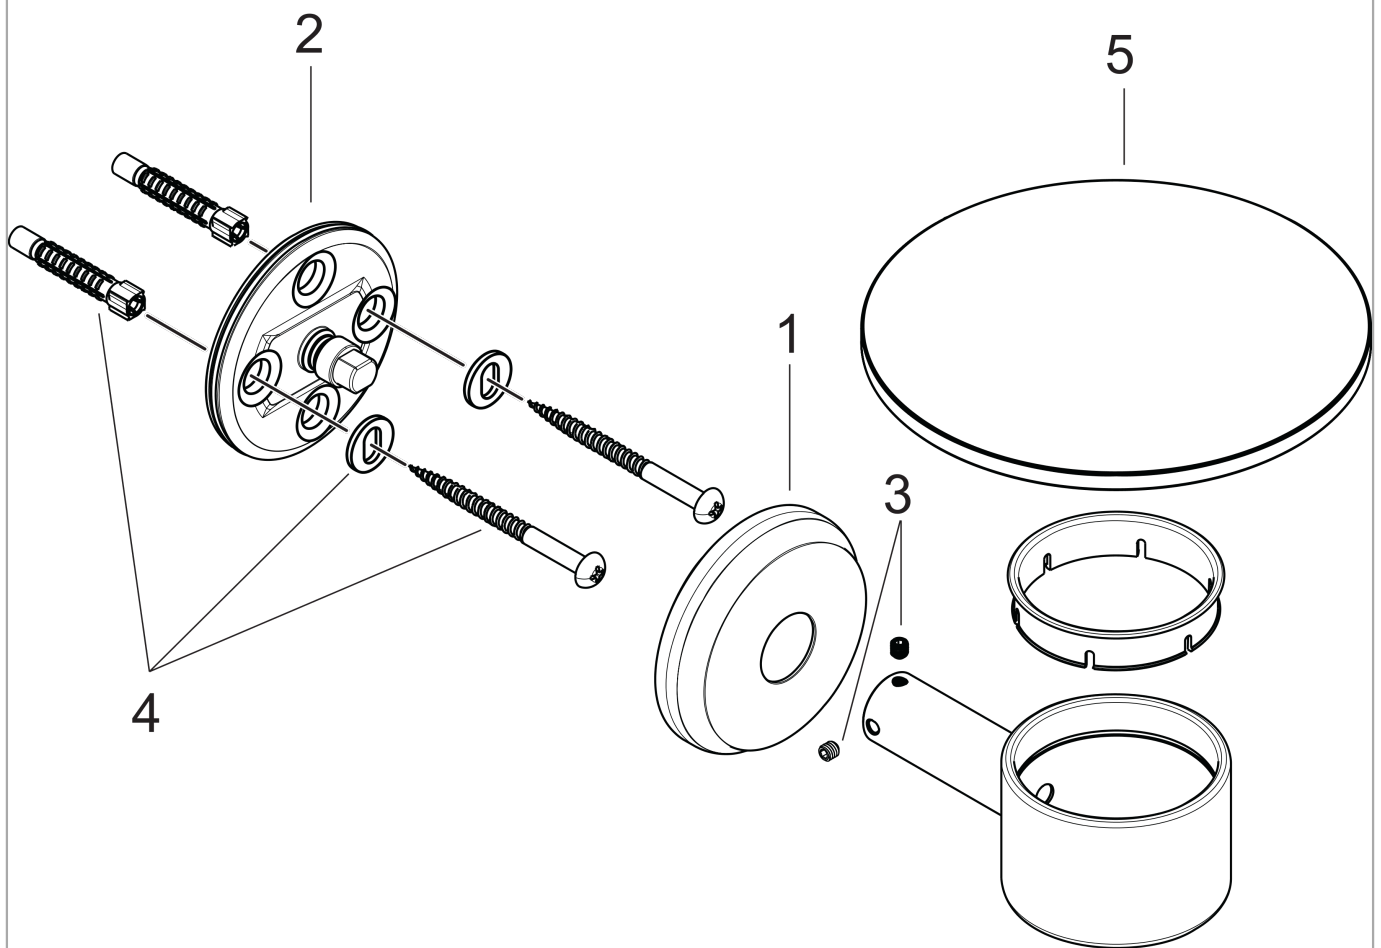

**Logis Classic**

**Soap dish**

Surfaces: **Chrome** Article Number: **41615000**

**Description**

**product features**

- material: brass, ceramic
- wall-mounted
- material holder: metal

**Product image**

**Scale drawing**

**Logis Classic**  
**Soap dish**

Surfaces: **Chrome** Article Number: **41615000**

**Exploded Drawing**

Year of production: >11/08

**Logis Classic**

**Soap dish**

Surfaces: **Chrome** Article Number: **41615000**

**Spare part list**

Year of production: >11/08

<b>Pos.</b>	<b>Description</b>	<b>Article Number</b>	<b>PC</b>	<b>PU</b>
1	escutcheon	98537000	6	1
2	support element	98539000	8	1
3	hollow set screw M4x4	98540000	1	1
4	mounting set	96179000	4	1
5	soap recess	98541000	10	1