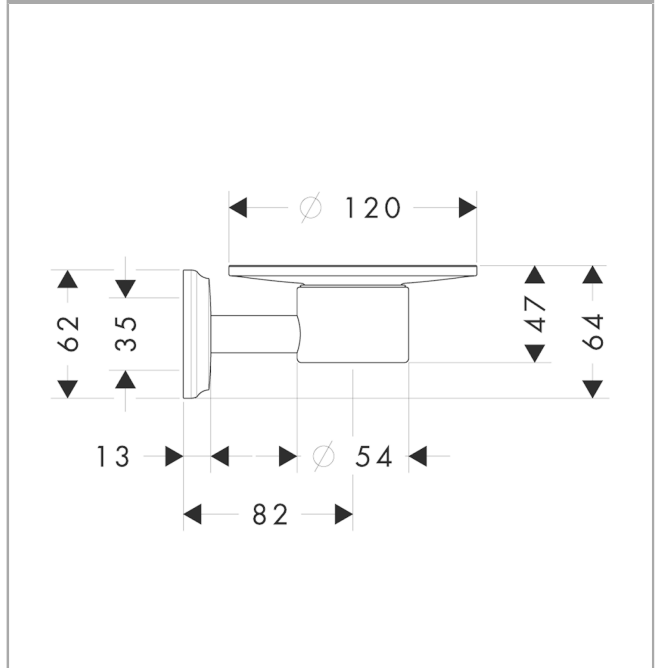

**Logis Classic**

**Soap dish**

Surfaces: **Chrome** Article Number: **41615000**

**Description**

**product features**

- material: brass, ceramic
- wall-mounted
- material holder: metal

**Product image**

**Scale drawing**

**Logis Classic**  
**Soap dish**

Surfaces: **Chrome** Article Number: **41615000**

**Exploded Drawing**

Year of production: >11/08

**Logis Classic**

**Soap dish**

Surfaces: **Chrome** Article Number: **41615000**

**Spare part list**

Year of production: >11/08

<b>Pos.</b>	<b>Description</b>	<b>Article Number</b>	<b>PC</b>	<b>PU</b>
1	escutcheon	98537000	6	1
2	support element	98539000	8	1
3	hollow set screw M4x4	98540000	1	1
4	mounting set	96179000	4	1
5	soap recess	98541000	10	1