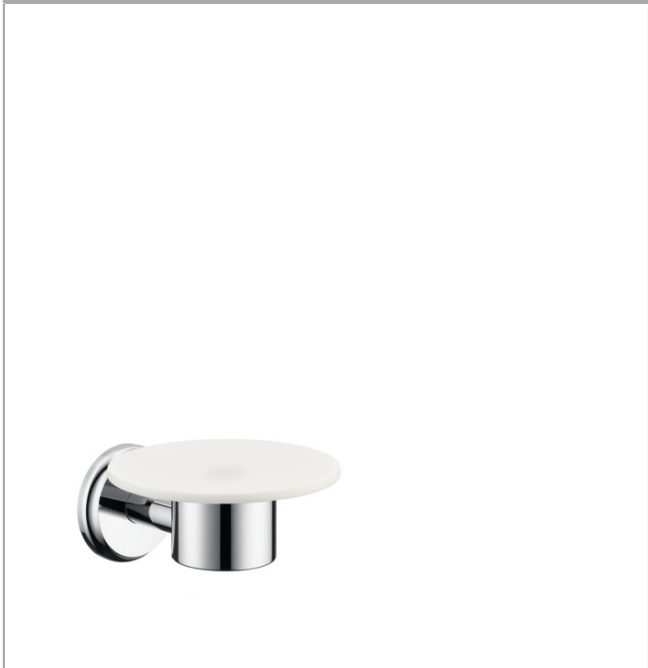

**Logis Classic**

**Soap dish**

Surfaces: **Chrome** Article Number: **41615000**

**Description**

**product features**

- material: brass, ceramic
- wall-mounted
- material holder: metal

**Product image**

**Scale drawing**

**Logis Classic**  
**Soap dish**

Surfaces: **Chrome** Article Number: **41615000**

**Exploded Drawing**

Year of production: >11/08

**Logis Classic**

**Soap dish**

Surfaces: **Chrome** Article Number: **41615000**