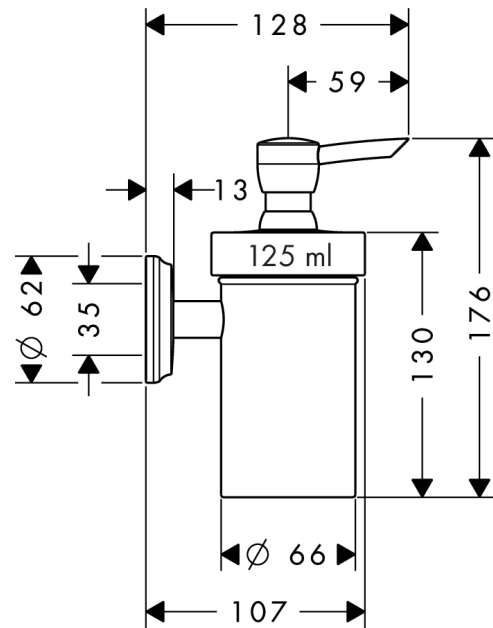

Logis Classic
Liquid soap dispenserSurfaces: **Chrome** Article Number: **41614000****Description****product features**

- wall-mounted
- material: brass, ceramic
- filling capacity 125 ml
- dosage 1.5 ml
- material holder: metal

Product image**Scale drawing**

Logis Classic
Liquid soap dispenser

Surfaces: **Chrome** Article Number: **41614000**

Exploded Drawing

Year of production: >11/08

Logis Classic
Liquid soap dispenser

Surfaces: **Chrome** Article Number: **41614000**

Spare part list

Year of production: >11/08

Pos.	Description	Article Number	PC	PU
1	support element	98539000	8	1
2	mounting set	96179000	4	1
3	escutcheon	98537000	6	1
4	hollow set screw M4x4	98540000	1	1
5	glass for lotion dispenser	98543000	13	1
6	pump	96306000	6	1