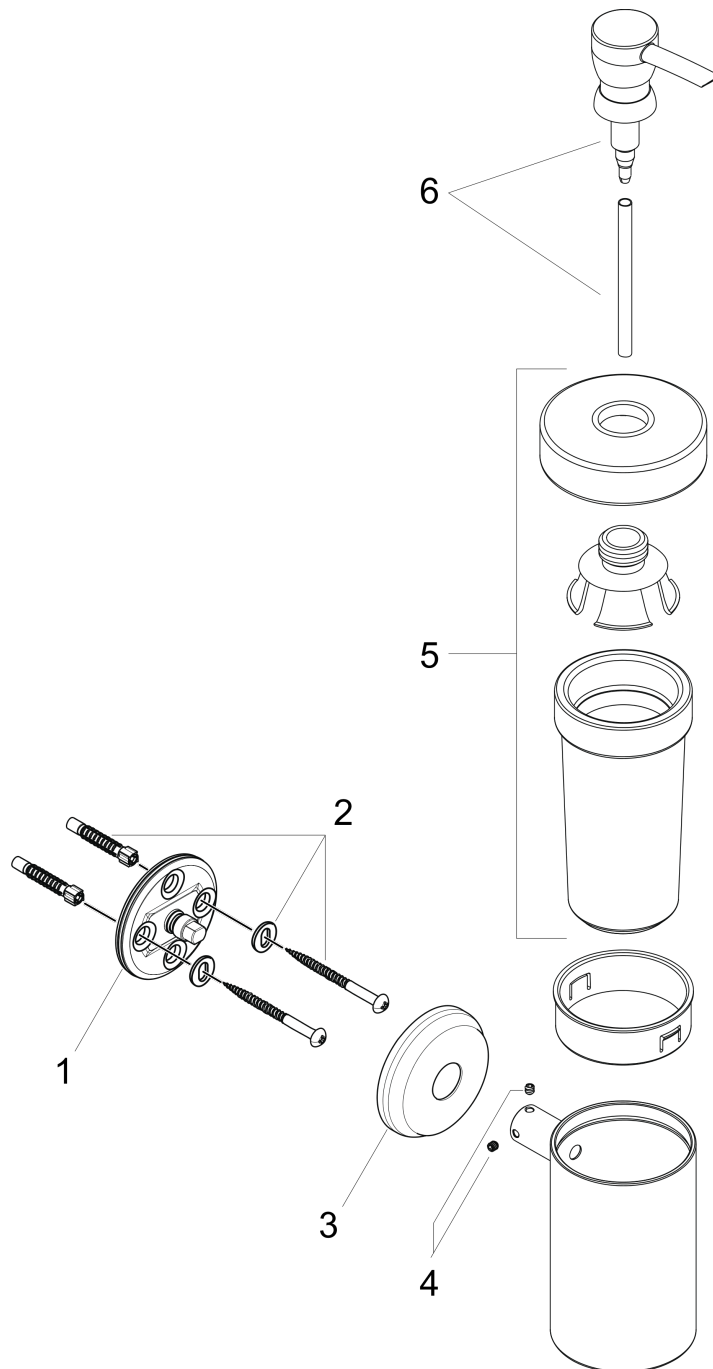

Logis Classic
Liquid soap dispenserSurfaces: **Chrome** Article Number: **41614000****Description****product features**

- wall-mounted
- material: brass, ceramic
- filling capacity 125 ml
- dosage 1.5 ml
- material holder: metal

Product image**Scale drawing**

Logis Classic
Liquid soap dispenser

Surfaces: **Chrome** Article Number: **41614000**

Exploded Drawing

Year of production: >11/08

Logis Classic
Liquid soap dispenser

Surfaces: **Chrome** Article Number: **41614000**

Spare part list

Year of production: >11/08

Pos.	Description	Article Number	PC	PU
1	support element	98539000	8	1
2	mounting set	96179000	4	1
3	escutcheon	98537000	6	1
4	hollow set screw M4x4	98540000	1	1
5	glass for lotion dispenser	98543000	13	1
6	pump	96306000	6	1