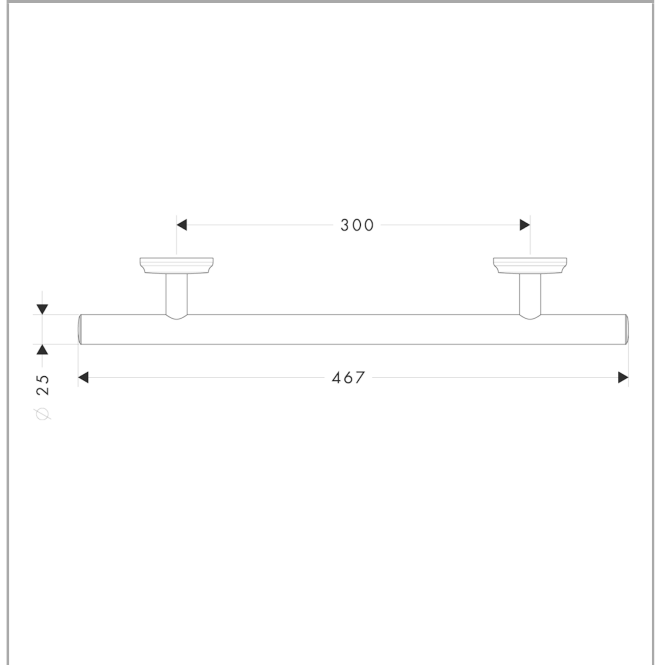

**Logis Classic**

**Grab rail**

Surfaces: **Chrome** Article Number: **41613000**

**Description**

**product features**

- drilling distance 300 mm
- material: brass
- wall-mounted
- material holder: metal
- length 467 mm
- TÜV certified
- TÜV Cert B18 02 14237 105

**Certificates**

**Product image**

**Scale drawing**

**Logis Classic**

**Grab rail**

Surfaces: **Chrome** Article Number: **41613000**

**Exploded Drawing**

Year of production: >10/08

**Logis Classic**

**Grab rail**

Surfaces: **Chrome** Article Number: **41613000**

**Spare part list**

Year of production: >10/08

<b>Pos.</b>	<b>Description</b>	<b>Article Number</b>	<b>PC</b>	<b>PU</b>
1	hollow set screw M4x4	98540000	1	1
2	support element	98539000	8	1
3	escutcheon	95107000	6	1
4	mounting set	96179000	4	1