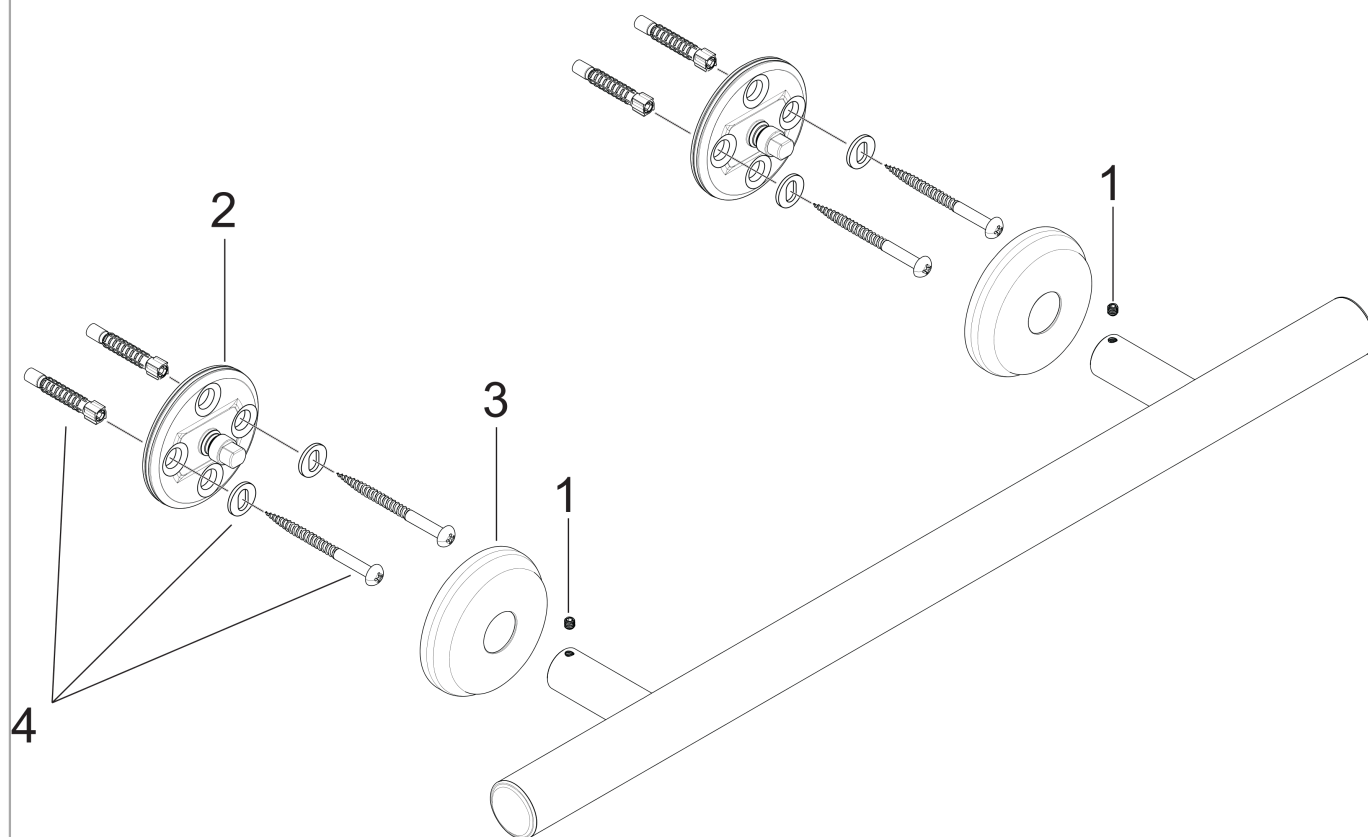

**Logis Classic**

**Grab rail**

Surfaces: **Chrome** Article Number: **41613000**

**Description**

**product features**

- drilling distance 300 mm
- material: brass
- wall-mounted
- material holder: metal
- length 467 mm
- TÜV certified
- TÜV Cert B18 02 14237 105

**Certificates**

**Product image**

**Scale drawing**

**Logis Classic**

**Grab rail**

Surfaces: **Chrome** Article Number: **41613000**

**Exploded Drawing**

Year of production: >10/08

**Logis Classic**

**Grab rail**

Surfaces: **Chrome** Article Number: **41613000**

**Spare part list**

Year of production: >10/08

<b>Pos.</b>	<b>Description</b>	<b>Article Number</b>	<b>PC</b>	<b>PU</b>
1	hollow set screw M4x4	98540000	1	1
2	support element	98539000	8	1
3	escutcheon	95107000	6	1
4	mounting set	96179000	4	1