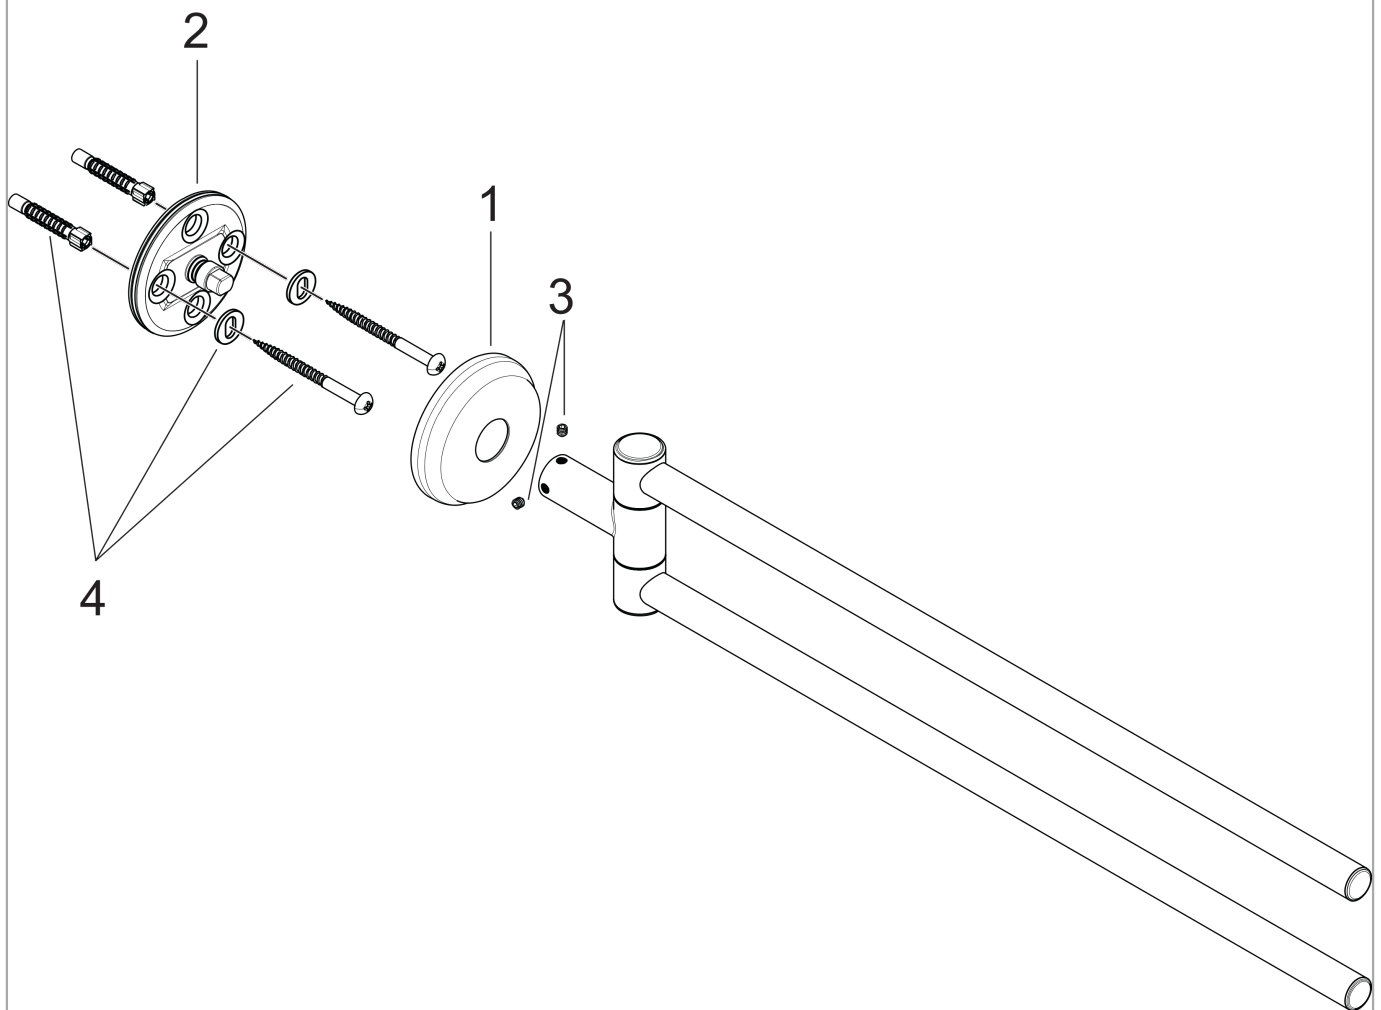

Logis Classic
Towel holder twin-handle

Surfaces: **Chrome** Article Number: **41612000**

Description

product features

- material: brass
- wall-mounted
- material holder: metal
- length 445 mm
- swivelling

Product image

Scale drawing

Logis Classic
Towel holder twin-handle

Surfaces: **Chrome** Article Number: **41612000**

Exploded Drawing

Year of production: >11/08

Logis Classic

Towel holder twin-handle

Surfaces: **Chrome** Article Number: **41612000**

Spare part list

Year of production: >11/08

| Pos. | Description | Article Number | PC | PU |
|------|-----------------------|----------------|----|----|
| 1 | escutcheon | 98537000 | 6 | 1 |
| 2 | support element | 98539000 | 8 | 1 |
| 3 | hollow set screw M4x4 | 98540000 | 1 | 1 |
| 4 | mounting set | 96179000 | 4 | 1 |