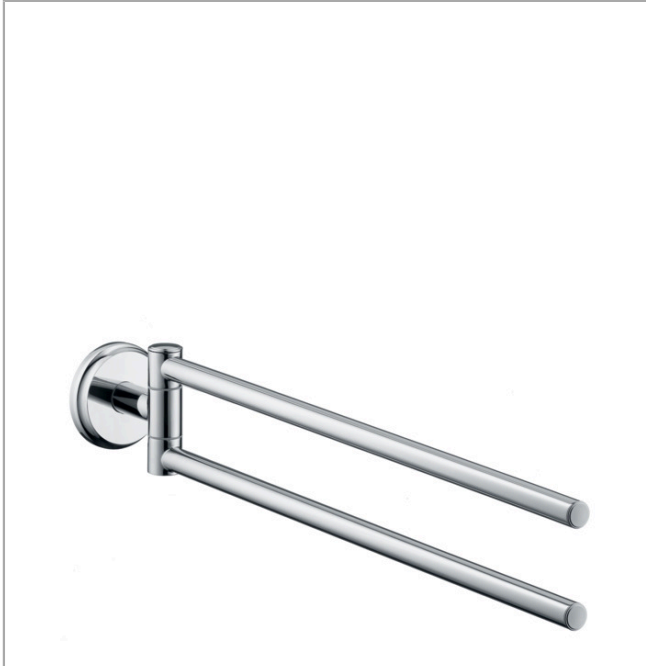

Logis Classic
Towel holder twin-handle

Surfaces: **Chrome** Article Number: **41612000**

Description

product features

- material: brass
- wall-mounted
- material holder: metal
- length 445 mm
- swivelling

Product image

Scale drawing

Logis Classic
Towel holder twin-handle

Surfaces: **Chrome** Article Number: **41612000**

Exploded Drawing

Year of production: >11/08

Logis Classic

Towel holder twin-handle

Surfaces: **Chrome** Article Number: **41612000**

Spare part list

Year of production: >11/08

| Pos. | Description | Article Number | PC | PU |
|------|-----------------------|----------------|----|----|
| 1 | escutcheon | 98537000 | 6 | 1 |
| 2 | support element | 98539000 | 8 | 1 |
| 3 | hollow set screw M4x4 | 98540000 | 1 | 1 |
| 4 | mounting set | 96179000 | 4 | 1 |