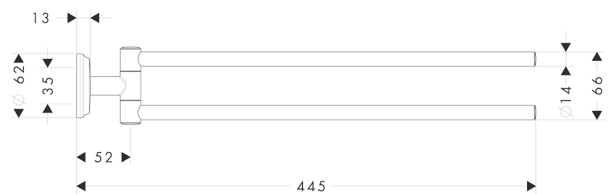

Logis Classic
Towel holder twin-handle

Surfaces: **Chrome** Article Number: **41612000**

Description

product features

- material: brass
- wall-mounted
- material holder: metal
- length 445 mm
- swivelling

Product image

Scale drawing

Logis Classic
Towel holder twin-handle

Surfaces: **Chrome** Article Number: **41612000**

Exploded Drawing

Year of production: >11/08

Logis Classic

Towel holder twin-handle

Surfaces: **Chrome** Article Number: **41612000**

Spare part list

Year of production: >11/08

| Pos. | Description | Article Number | PC | PU |
|------|-----------------------|----------------|----|----|
| 1 | escutcheon | 98537000 | 6 | 1 |
| 2 | support element | 98539000 | 8 | 1 |
| 3 | hollow set screw M4x4 | 98540000 | 1 | 1 |
| 4 | mounting set | 96179000 | 4 | 1 |