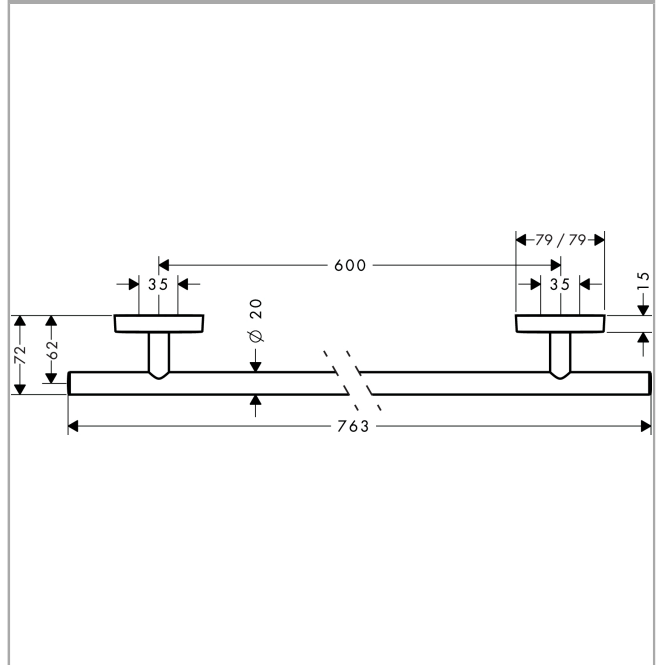

#### Description

##### product features

- drilling distance 600 mm
- material: brass
- wall-mounted
- material holder: metal
- length 763 mm

#### Scale drawing

**PuraVida**  
**Bath towel rail**  
Surfaces: **Chrome**    Article Number: **41506000**

**Exploded Drawing**

Year of production: >07/09

**PuraVida**

**Bath towel rail**

Surfaces: **Chrome** Article Number: **41506000**