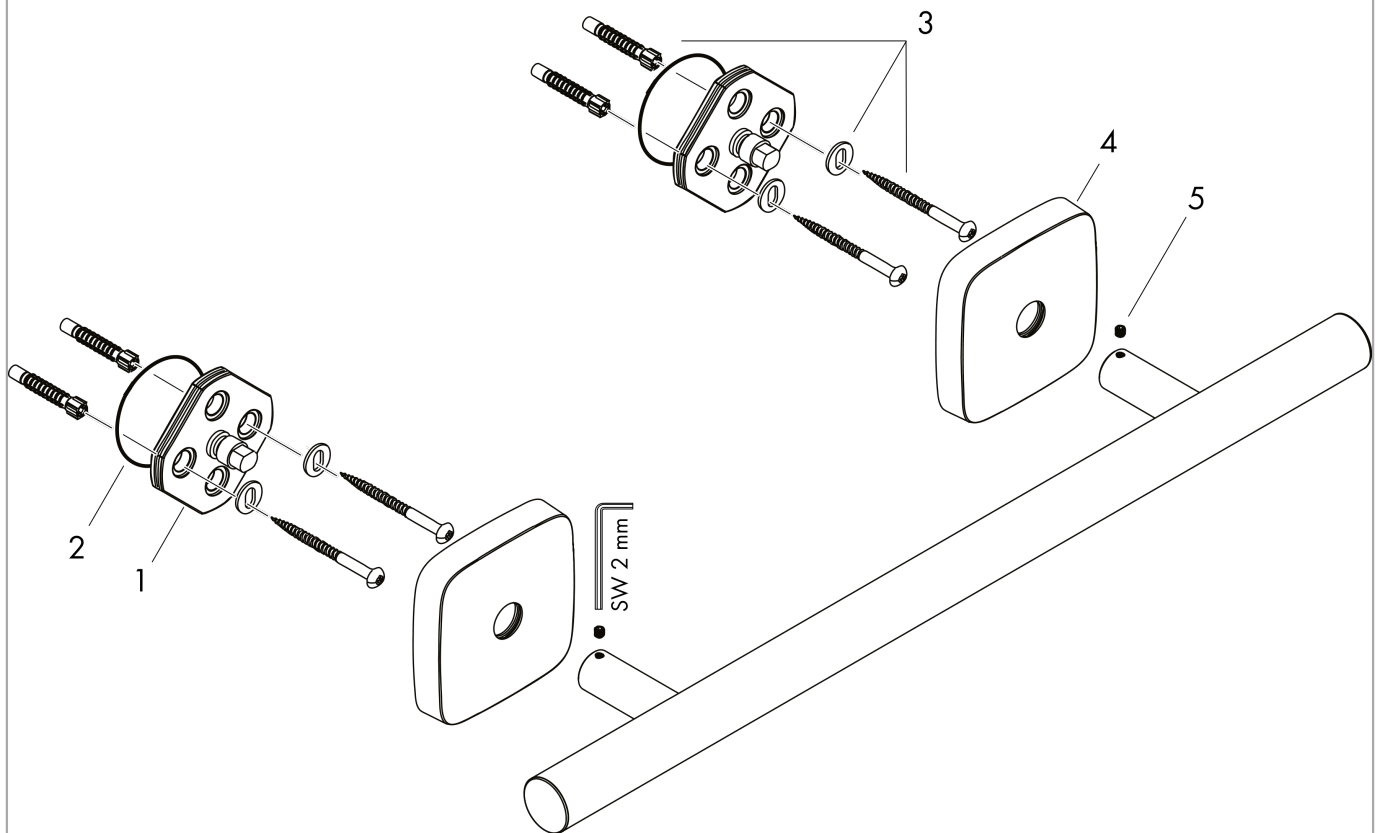

##### product features

- drilling distance 600 mm
- material: brass
- wall-mounted
- material holder: metal
- length 763 mm

#### Scale drawing

**PuraVida**  
**Bath towel rail**  
Surfaces: **Chrome**    Article Number: **41506000**

**Exploded Drawing**

Year of production: >07/09

**PuraVida**

**Bath towel rail**

Surfaces: **Chrome** Article Number: **41506000**

**Spare part list**

Year of production: >07/09

<b>Pos.</b>	<b>Description</b>	<b>Article Number</b>	<b>PC</b>	<b>PU</b>
1	support element	98539000	8	1
2	O-ring 45x2,5	98432000	1	1
3	mounting set	96179000	4	1
4	escutcheon	95373000	9	1
5	hollow set screw M4x4	98540000	1	1