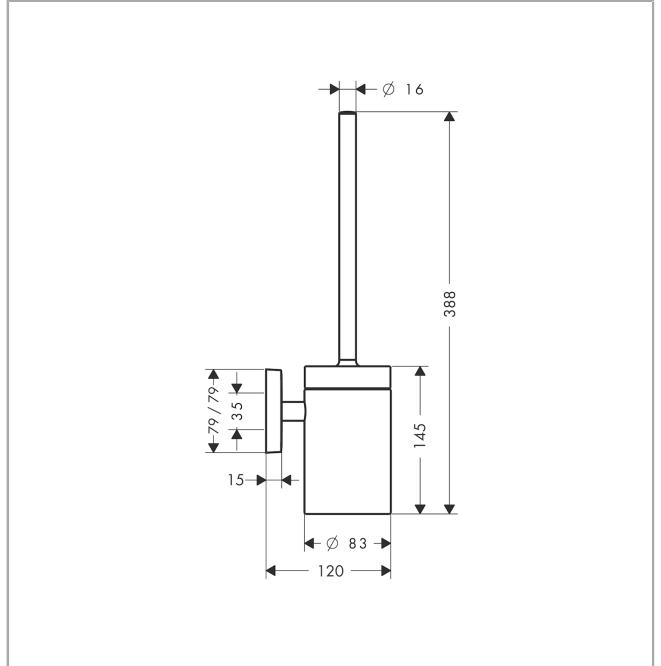

**PuraVida**

**Toilet brush with tumbler wall-mounted**

Surfaces: **Chrome** Article Number: **41505000**

**Description**

**product features**

- material holder: metal
- material: brass, ceramic
- wall-mounted

**Product image**

**Scale drawing**

PuraVida

Toilet brush with tumbler wall-mounted

Surfaces: **Chrome** Article Number: **41505000**

Exploded Drawing

Year of production: >07/09

**PuraVida**

**Toilet brush with tumbler wall-mounted**

Surfaces: **Chrome** Article Number: **41505000**

**Spare part list**

Year of production: >07/09

Pos.	Description	Article Number	PC	PU
1	O-ring 45x2,5	98432000	1	1
2	support element	98539000	8	1
3	mounting set	96179000	4	1
4	escutcheon	95374000	9	1
5	hollow set screw M4x4	98540000	1	1
6	ceramic cup on its own	98547000	9	1
7	stick with brush	95577000	10	1
8	WC-brush black	40068000	7	1