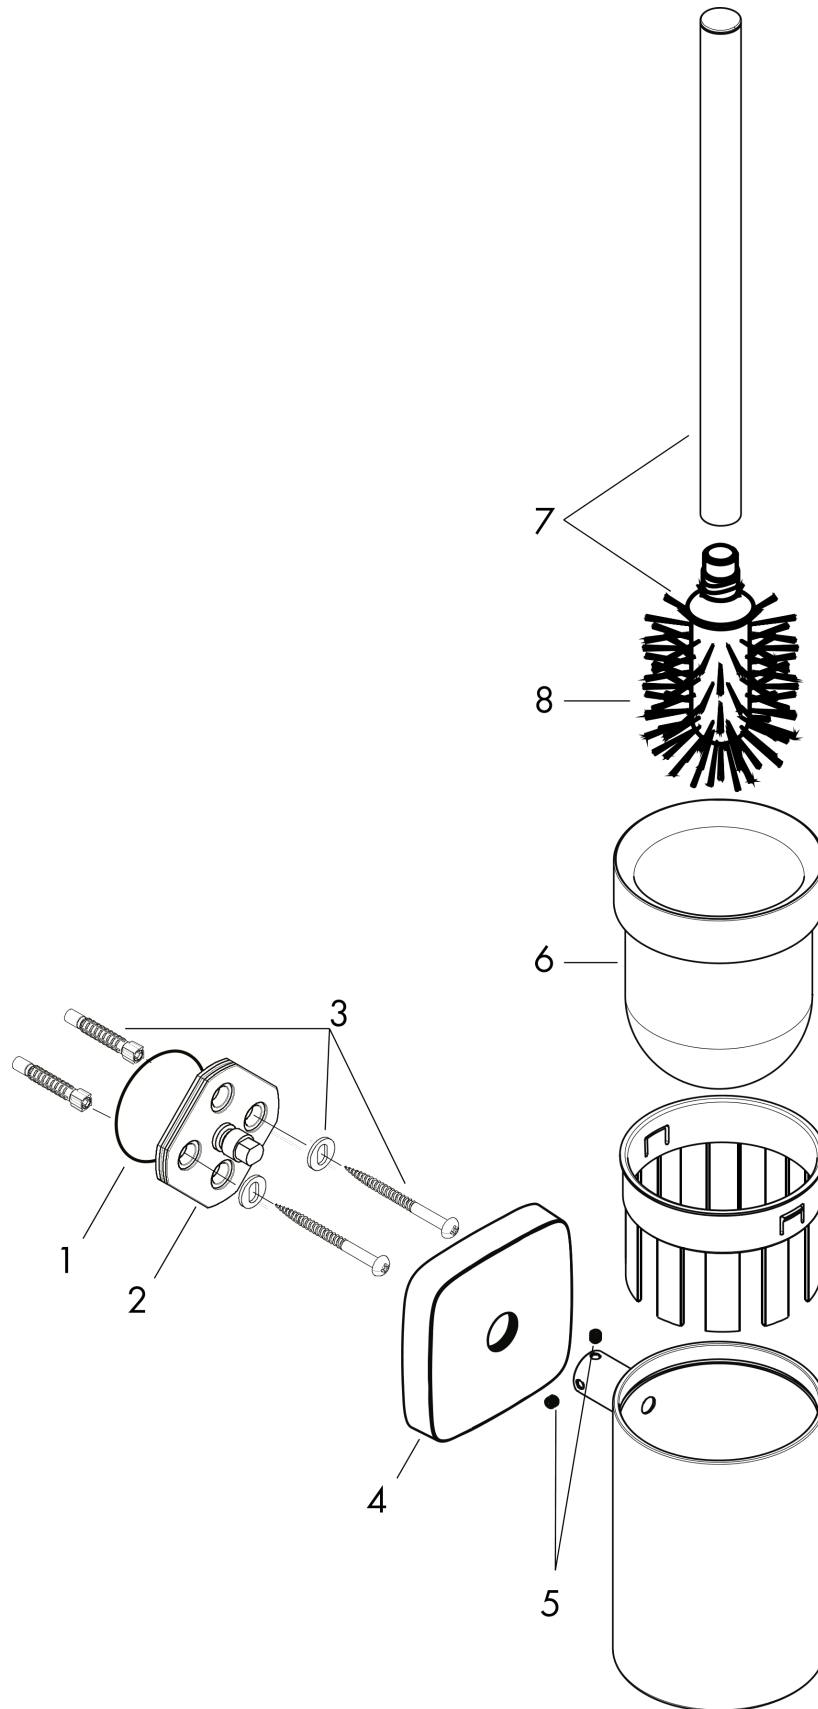

**PuraVida**

**Toilet brush with tumbler wall-mounted**

Surfaces: **Chrome** Article Number: **41505000**

**Description**

**product features**

- material holder: metal
- material: brass, ceramic
- wall-mounted

**Product image**

**Scale drawing**

PuraVida

Toilet brush with tumbler wall-mounted

Surfaces: **Chrome** Article Number: **41505000**

Exploded Drawing

Year of production: >07/09

**PuraVida**

**Toilet brush with tumbler wall-mounted**

Surfaces: **Chrome** Article Number: **41505000**

**Spare part list**

Year of production: >07/09

Pos.	Description	Article Number	PC	PU
1	O-ring 45x2,5	98432000	1	1
2	support element	98539000	8	1
3	mounting set	96179000	4	1
4	escutcheon	95374000	9	1
5	hollow set screw M4x4	98540000	1	1
6	ceramic cup on its own	98547000	9	1
7	stick with brush	95577000	10	1
8	WC-brush black	40068000	7	1