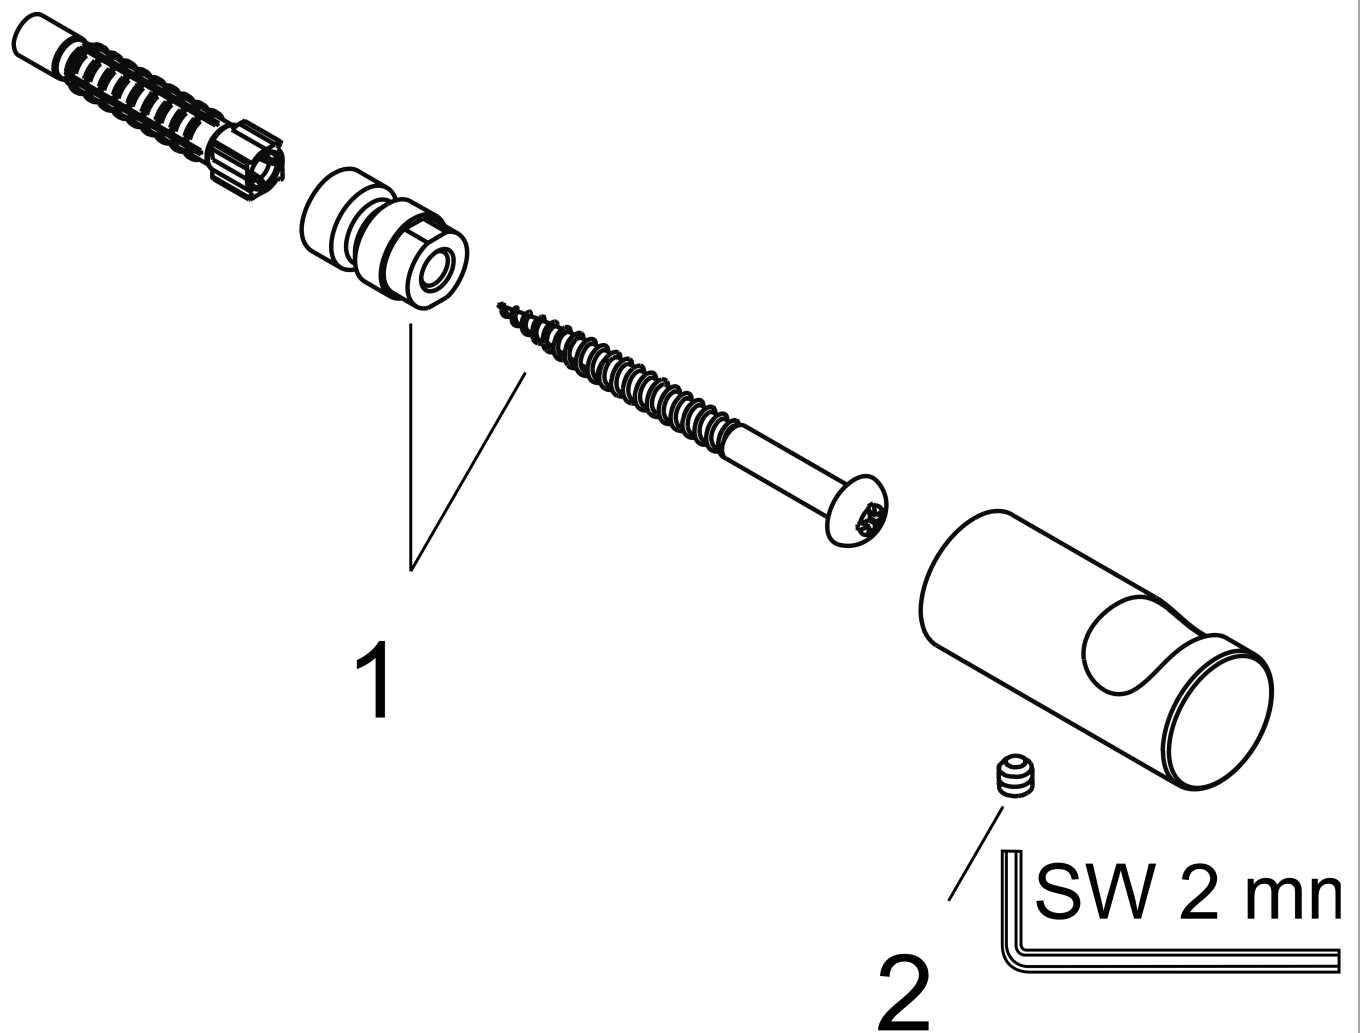

PuraVida
Towel hook
 Surfaces: **Chrome** Article Number: **41501000**

Description

product features

- material: brass
- wall-mounted

Product image

Scale drawing

PuraVida
 Towel hook
 Surfaces: **Chrome** Article Number: **41501000**

Exploded Drawing

Year of production: >07/09

PuraVida
Towel hook
 Surfaces: **Chrome** Article Number: **41501000**

Spare part list

Year of production: >07/09

Pos.	Description	Article Number	PC	PU
1	mounting set	96179000	4	1
2	hollow set screw M4x4	98540000	1	1