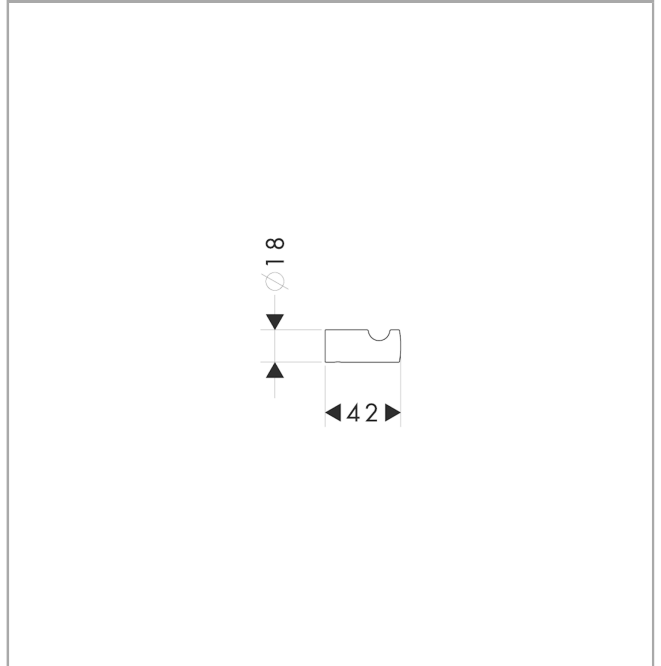

PuraVida
Towel hook
 Surfaces: **Chrome** Article Number: **41501000**

Description

product features

- material: brass
- wall-mounted

Product image

Scale drawing

PuraVida
 Towel hook
 Surfaces: **Chrome** Article Number: **41501000**

Exploded Drawing

Year of production: >07/09

PuraVida
Towel hook
 Surfaces: **Chrome** Article Number: **41501000**

Spare part list

Year of production: >07/09

Pos.	Description	Article Number	PC	PU
1	mounting set	96179000	4	1
2	hollow set screw M4x4	98540000	1	1