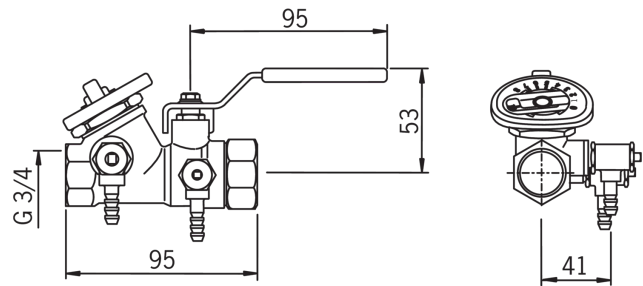

EAN: 6414150036156

www.oras.com/en/products/oras/product/410220

- Technical room

Technical data

Technical properties

DN-size (nominal dimension)

DN20

Spare parts

SP4102

	Code
01	419881
01	419885
01	419884
01	419880
01	419886
01	419882
01	419883
02	418598V
02	418597V
02	418596V