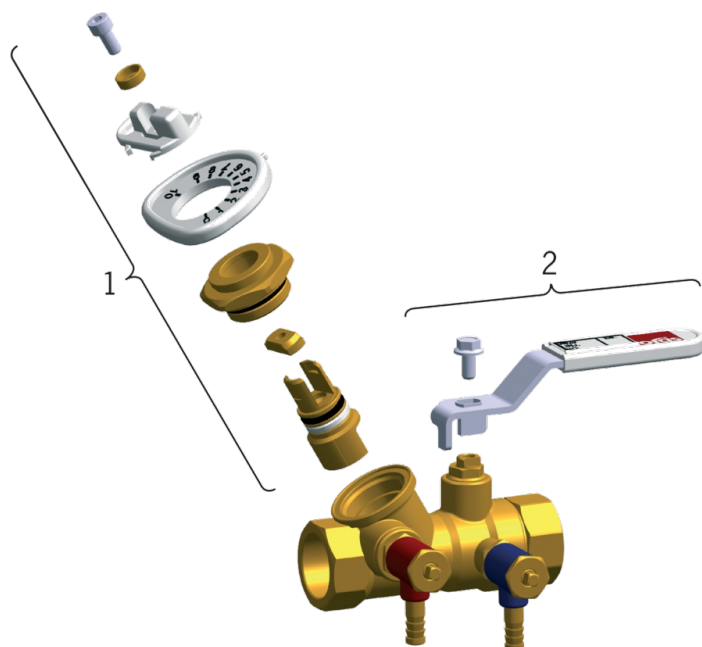

EAN: 6414150036156

www.oras.com/en/products/oras/product/410220

- Technical room

Technical data

Technical properties

DN-size (nominal dimension)

DN20

Spare parts

SP4102

	Code
01	419881
01	419885
01	419884
01	419880
01	419886
01	419882
01	419883
02	418598V
02	418597V
02	418596V