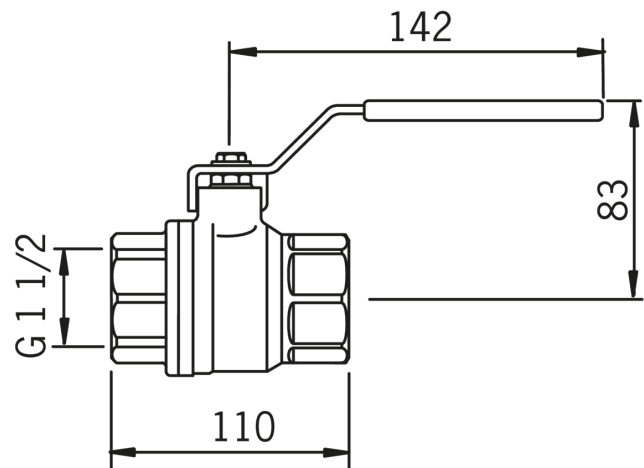

EAN: 6414150021749

www.oras.com/en/products/oras/product/400040

Ball valve

DN 40 G 1 1/2

- Technical room

Technical data

Technical properties

DN-size (nominal dimension) **DN40**

Type approvals

STF certificate **STF VTT-RTH-00073-17**

Spare parts

SP4000

	Code
01	418596V
01	418599V
01	418598V
01	418597V