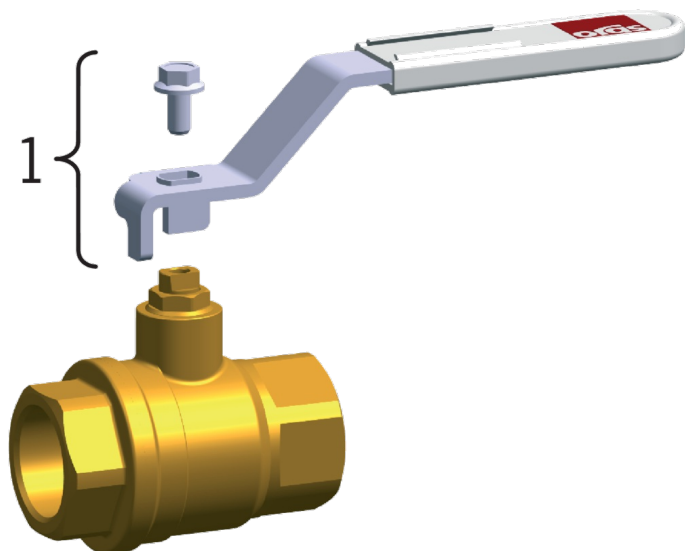

EAN: 6414150021749

www.oras.com/en/products/oras/product/400040

Ball valve

DN 40 G 1 1/2

- Technical room

Technical data

Technical properties

DN-size (nominal dimension) **DN40**

Type approvals

STF certificate **STF VTT-RTH-00073-17**

Spare parts

SP4000

	Code
01	418596V
01	418599V
01	418598V
01	418597V