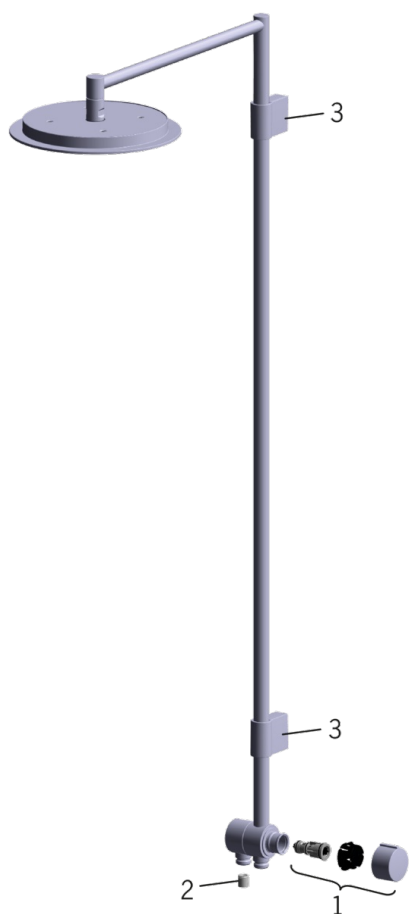

EAN: 6414150060786

www.oras.com/en/products/oras/product/392

Oras Hydra rain and hand shower set

Rain shower with lime-free strainer (Ø 238 mm, angle can be adjusted), shower rail with flexible installation clips, hand shower with normal and hydra function, lime-free strainer, 1500 mm shower hose, diverter, shower bracket, soap and shampoo holder.

- Shower
- Wall mounted
- Chrome
- shower rail, hand shower, shower hose (1500 mm)
- rain

Technical data

Flow properties

Flow-rate at 300 kPa **0.3 l/s**

Technical properties

Hot water supply **max. +65°C**
 Working pressure **50 - 500 kPa**
 Connection size **G1/2**

Spare parts

SP392

	Code
01	600358V
02	105311
03	600356V