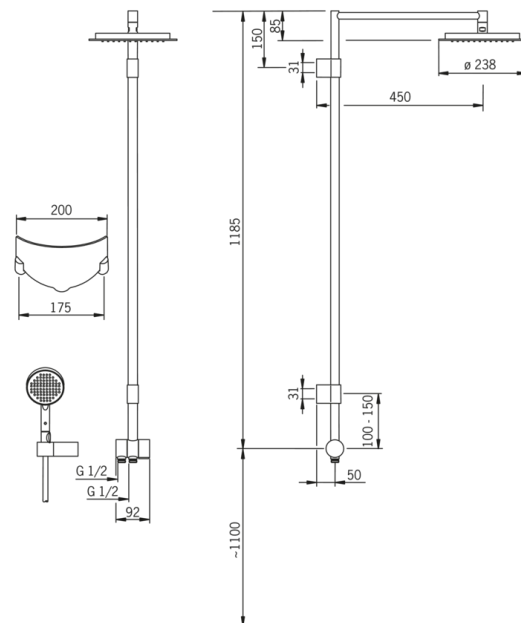

EAN: 6414150060786

www.oras.com/en/products/oras/product/392

Oras Hydra rain and hand shower set

Rain shower with lime-free strainer (Ø 238 mm, angle can be adjusted), shower rail with flexible installation clips, hand shower with normal and hydra function, lime-free strainer, 1500 mm shower hose, diverter, shower bracket, soap and shampoo holder.

- Shower
- Wall mounted
- Chrome
- shower rail, hand shower, shower hose (1500 mm)
- rain

Technical data

Flow properties

Flow-rate at 300 kPa **0.3 l/s**

Technical properties

Hot water supply **max. +65°C**
 Working pressure **50 - 500 kPa**
 Connection size **G1/2**

Spare parts

SP392

	Code
01	600358V
02	105311
03	600356V