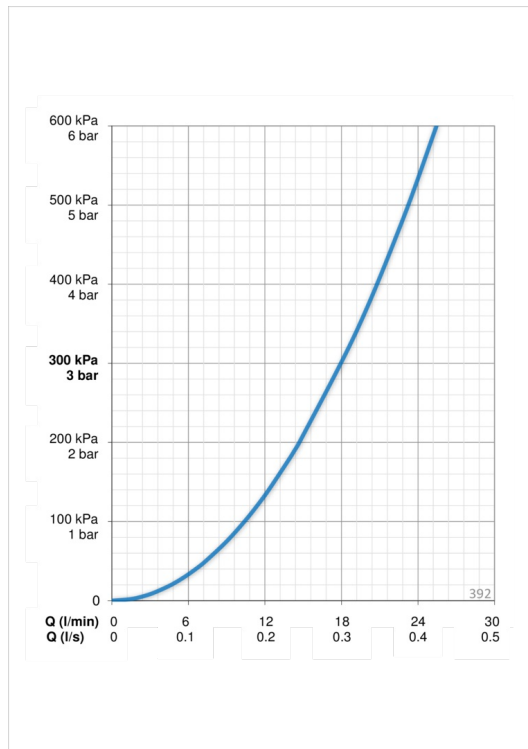

- Shower
- Wall mounted
- Chrome
- shower rail, hand shower, shower hose (1500 mm)
- rain

Technical data

Flow properties

Flow-rate at 300 kPa **0.3 l/s**

Technical properties

Hot water supply **max. +65°C**
 Working pressure **50 - 500 kPa**
 Connection size **G1/2**