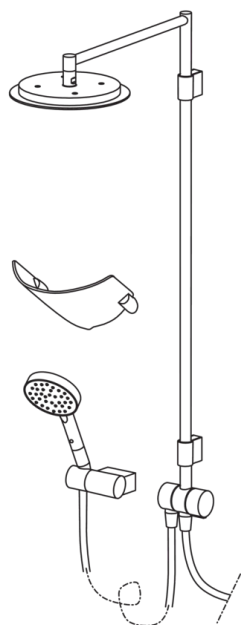

EAN: 6414150060786

www.oras.com/en/products/oras/product/392

Oras Hydra rain and hand shower set

Rain shower with lime-free strainer (Ø 238 mm, angle can be adjusted), shower rail with flexible installation clips, hand shower with normal and hydra function, lime-free strainer, 1500 mm shower hose, diverter, shower bracket, soap and shampoo holder.

- Shower
- Wall mounted
- Chrome
- shower rail, hand shower, shower hose (1500 mm)
- rain

Technical data

Flow properties

Flow-rate at 300 kPa **0.3 l/s**

Technical properties

Hot water supply **max. +65°C**
 Working pressure **50 - 500 kPa**
 Connection size **G1/2**

Spare parts

SP392

	Code
01	600358V
02	105311
03	600356V