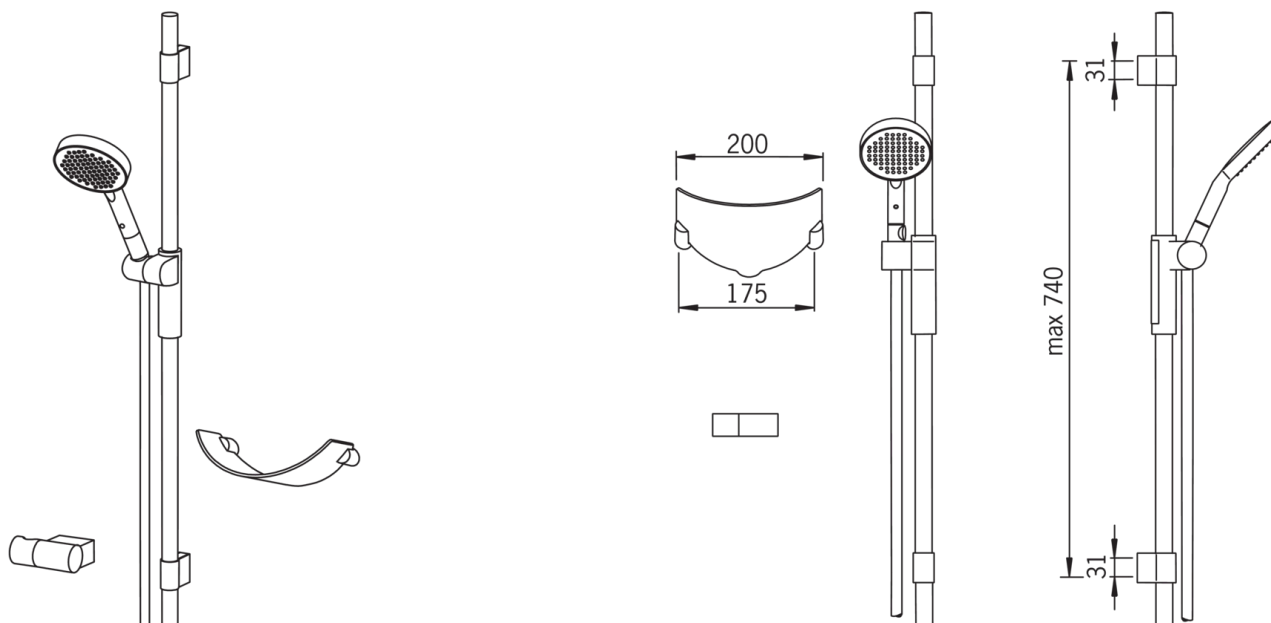

EAN: 6414150060762

www.oras.com/en/products/oras/product/390

Oras Hydra shower set

Hand shower with normal and hydra function, lime-free strainer (ø 105 mm), 1500 mm twist-free shower hose, shower rail with flexible installation clips, shower bracket, soap and shampoo holder.

- Shower
- Wall mounted
- Chrome
- shower rail, hand shower, shower hose (1500 mm)

Technical data

Technical properties

| | |
|------------------|---------------------|
| Hot water supply | max. +65°C |
| Working pressure | 50 - 500 kPa |
| Connection size | G1/2 |

Spare parts

SP390

| | Code |
|----|---------|
| 01 | 600378V |
| 02 | 600356V |