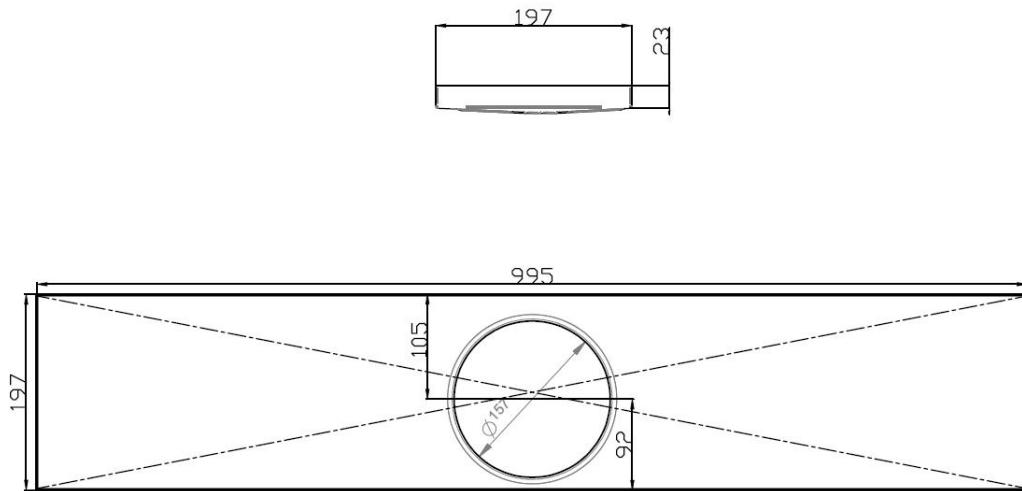

- 5 Vieser Line cover
- 4 Vieser Line tray
- 3 Vieser clamping ring
- 2 Vieser membrane water trap
- 1 Vieser One extra low floor drain
  (Compatible with all Vieser One floor drains)

Vieser Line floor drain 1000mm 600 x 600 in tiled floor

- ① Floor tile (598x598mm)
- ② Grout joint 2mm
- ③ Vieser Line floor drain 1000mm