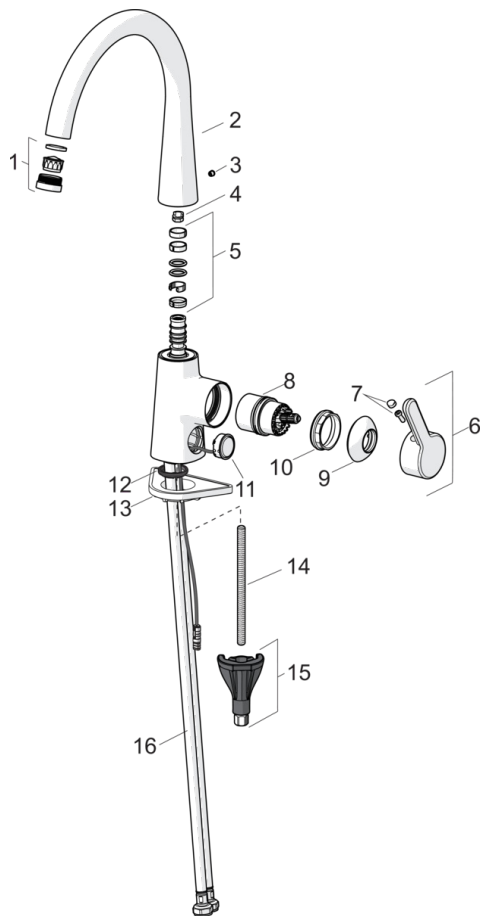

EAN: 6414150082696

[www.oras.com/en/products/oras/product/3030F](http://www.oras.com/en/products/oras/product/3030F)

Kitchen faucet with high swivel spout. Spout's swing angle is factory preset at 120° (can be limited to 0° or 60°). There are also in-built limitation options for water temperature and maximum flow-rate.

F = with flexible pipes

- Kitchen
- Side operated, Single lever
- Deck mounted
- Chrome
- 3S-installation system for safe and simple mounting

### Technical properties

Hot water supply	<b>max. +80°C</b>
Working pressure	<b>50 - 1000 kPa</b>
Connection size	<b>G3/8</b>
Projection	<b>200 mm</b>
Material	<b>brass</b>

## Spare parts