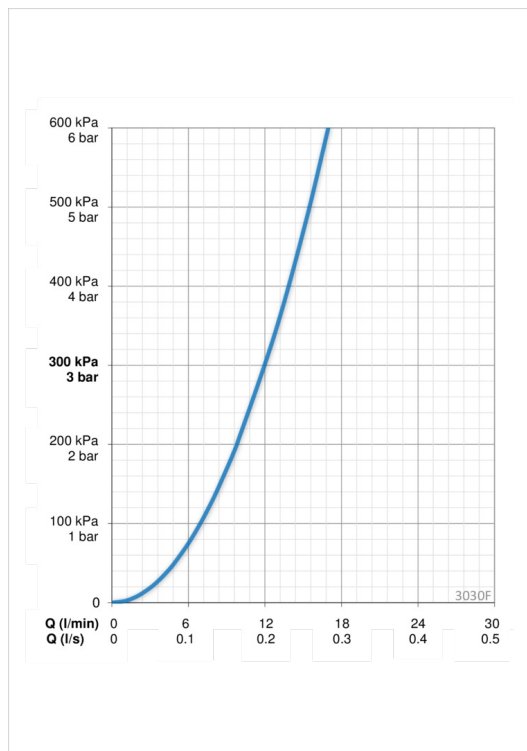

Regulations

EN standard	EN 817
Noise class	I (ISO 3822)