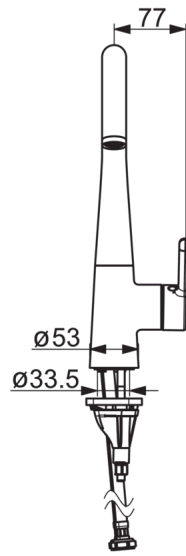

Spare parts

SP3030F

	Code
01	602705V
02	1002458V
03	602685V
04	159667/10
04	159670/10
05	1001098V
06	1003084V
07	1002323V
08	1003691V
09	1001740V
10	158726
11	1004296V
12	1002371V
13	158825
14	1000780V
15	602610V
16	1005303V