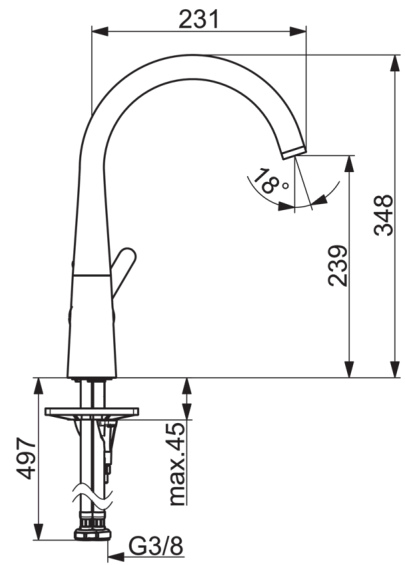

Spare parts

SP3030F

	Code
01	602705V
02	1002458V
03	602685V
04	159667/10
04	159670/10
05	1001098V
06	1003084V
07	1002323V
08	1003691V
09	1001740V
10	158726
11	1004296V
12	1002371V
13	158825
14	1000780V
15	602610V
16	1005303V