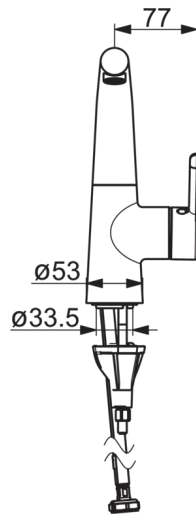

EAN: 6414150082405

www.oras.com/en/products/oras/product/3006F-34

Washbasin faucet with swivel spout an Mikado® aerator. Spout's swing angle is factory preset at 120° (can be limited to 0° or 60°). There are also in-built limitation options for water temperature and maximum flow-rate.

F= with flexible pipes

- Bathroom
- Side operated, Single lever
- Deck mounted
- Rose gold
- 3S-installation system for safe and simple mounting

Technical data

Flow properties

Flow-rate at 300 kPa (with flow controller)	0.02 l/s
Pressure loss with flow (0.1 l/s)	100 kPa

Technical properties

Hot water supply	max. +80°C
Working pressure	50 - 1000 kPa
Connection size	G3/8
Projection	151 mm
Material	brass

Regulations

EN standard	EN 817
Noise class	I (ISO 3822)

Spare parts

SP3004F

	Code
01	602671V
02	1001722V
02	1005427V-34
03	1002464V
03	1005433V-34
04	159670/10
04	159667V
05	159499
06	1005428V-34
06	602685V
07	1003084V
07	1005431V-34
08	1002323V
09	1001740V
09	1005432V-34
10	158726
11	1003691V
12	1002371V
13	1000780V
14	159684
15	602610V
16	1004656V