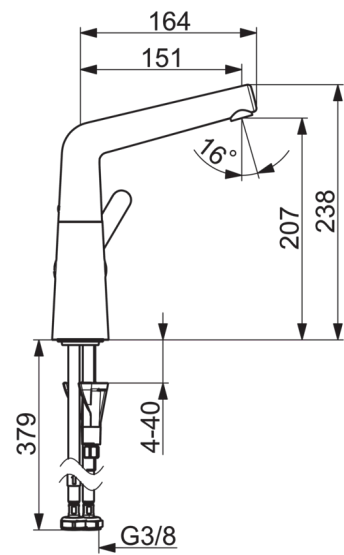

EAN: 6414150082405

www.oras.com/en/products/oras/product/3006F-34

Washbasin faucet with swivel spout an Mikado® aerator. Spout's swing angle is factory preset at 120° (can be limited to 0° or 60°). There are also in-built limitation options for water temperature and maximum flow-rate.

F= with flexible pipes

- Bathroom
- Side operated, Single lever
- Deck mounted
- Rose gold
- 3S-installation system for safe and simple mounting

Technical data

Flow properties

Flow-rate at 300 kPa (with flow controller)	0.02 l/s
Pressure loss with flow (0.1 l/s)	100 kPa

Technical properties

Hot water supply	max. +80°C
Working pressure	50 - 1000 kPa
Connection size	G3/8
Projection	151 mm
Material	brass

Regulations

EN standard	EN 817
Noise class	I (ISO 3822)

Spare parts

SP3004F