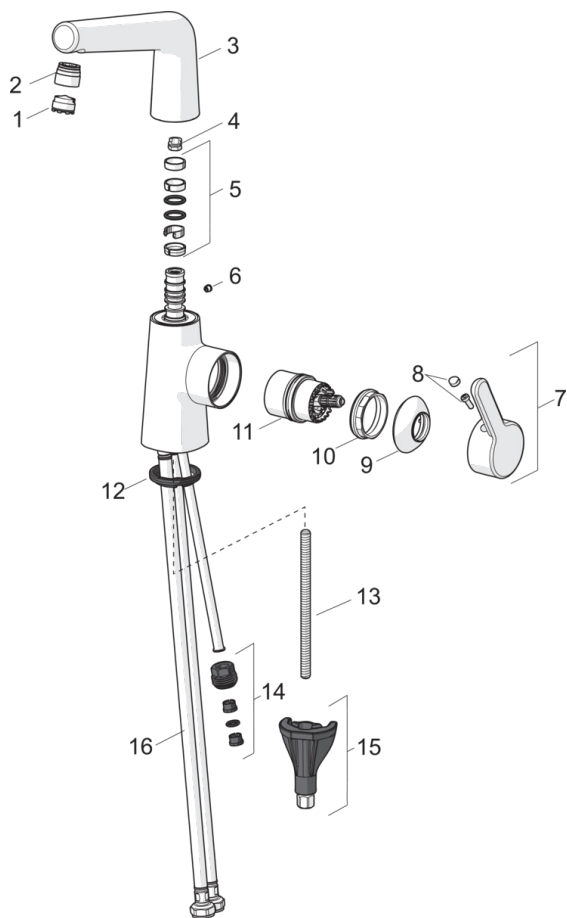

EAN: 6414150082405

www.oras.com/en/products/oras/product/3006F-34

Washbasin faucet with swivel spout an Mikado® aerator. Spout's swing angle is factory preset at 120° (can be limited to 0° or 60°). There are also in-built limitation options for water temperature and maximum flow-rate.

F= with flexible pipes

- Bathroom
- Side operated, Single lever
- Deck mounted
- Rose gold
- 3S-installation system for safe and simple mounting

Technical data

Flow properties

Flow-rate at 300 kPa (with flow controller)	0.02 l/s
Pressure loss with flow (0.1 l/s)	100 kPa

Technical properties

Hot water supply	max. +80°C
Working pressure	50 - 1000 kPa
Connection size	G3/8
Projection	151 mm
Material	brass

Regulations

EN standard	EN 817
Noise class	I (ISO 3822)

Spare parts

SP3004F

	Code
01	602671V
02	1001722V
02	1005427V-34
03	1002464V
03	1005433V-34
04	159670/10
04	159667V
05	159499
06	1005428V-34
06	602685V
07	1003084V
07	1005431V-34
08	1002323V
09	1001740V
09	1005432V-34
10	158726
11	1003691V
12	1002371V
13	1000780V
14	159684
15	602610V
16	1004656V