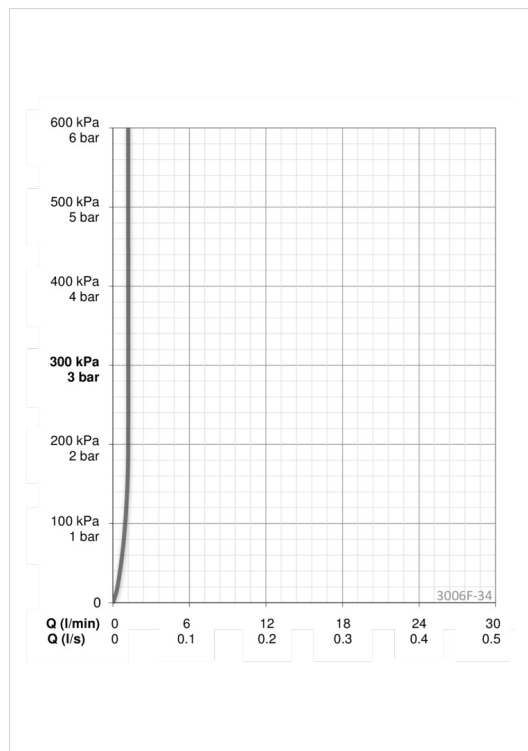

EAN: 6414150082405

www.oras.com/en/products/oras/product/3006F-34

Washbasin faucet with swivel spout an Mikado® aerator. Spout's swing angle is factory preset at 120° (can be limited to 0° or 60°). There are also in-built limitation options for water temperature and maximum flow-rate.

F= with flexible pipes

- Bathroom
- Side operated, Single lever
- Deck mounted
- Rose gold
- 3S-installation system for safe and simple mounting

Technical data

Flow properties

Flow-rate at 300 kPa (with flow controller)	0.02 l/s
Pressure loss with flow (0.1 l/s)	100 kPa

Technical properties

Hot water supply	max. +80°C
Working pressure	50 - 1000 kPa
Connection size	G3/8
Projection	151 mm
Material	brass

Regulations

EN standard	EN 817
Noise class	I (ISO 3822)

Spare parts

SP3004F