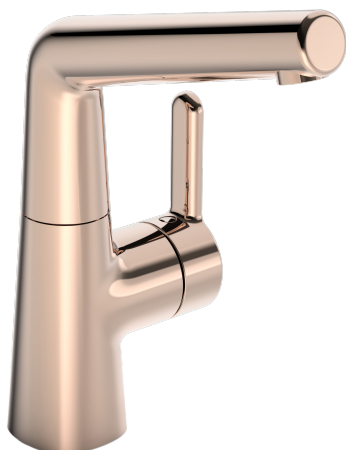

EAN: 6414150082405

www.oras.com/en/products/oras/product/3006F-34

Washbasin faucet with swivel spout an Mikado® aerator. Spout's swing angle is factory preset at 120° (can be limited to 0° or 60°). There are also in-built limitation options for water temperature and maximum flow-rate.

F= with flexible pipes

- Bathroom
- Side operated, Single lever
- Deck mounted
- Rose gold
- 3S-installation system for safe and simple mounting

Technical data

Flow properties

Flow-rate at 300 kPa (with flow controller)	0.02 l/s
Pressure loss with flow (0.1 l/s)	100 kPa

Technical properties

Hot water supply	max. +80°C
Working pressure	50 - 1000 kPa
Connection size	G3/8
Projection	151 mm
Material	brass

Regulations

EN standard	EN 817
Noise class	I (ISO 3822)

Spare parts

SP3004F