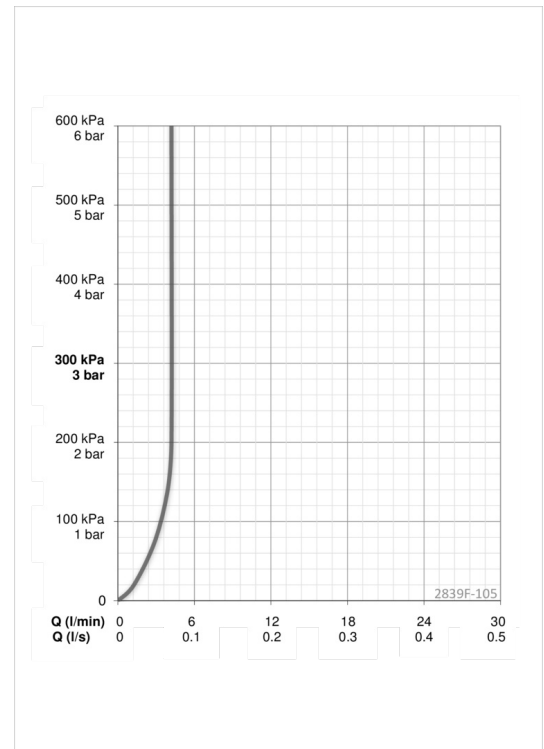

Regulations

EMC Directive **C E 2004/108/EY**
EN standard **EN 15091 , EN 817**
Noise class **I (ISO 3822)**
Protection class **IP 55**