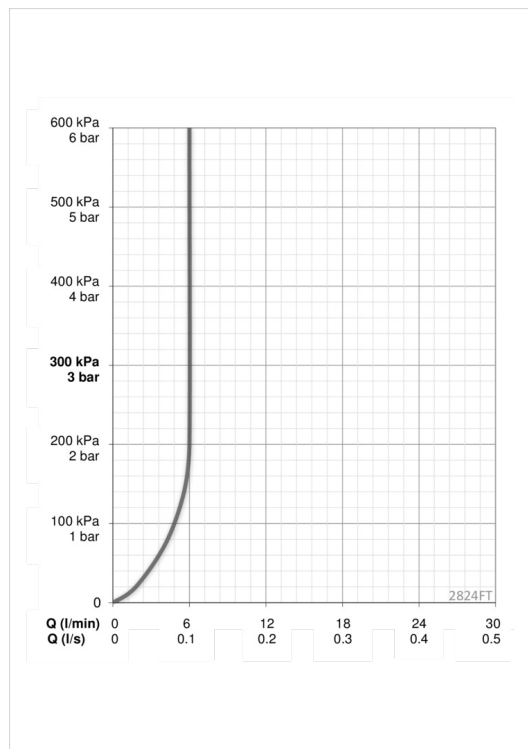

Regulations

EMC Directive	CE 2004/108/EY
EN standard	EN 15091
Noise class	I (ISO 3822)
Protection class	IP 55 / transformer IP 40