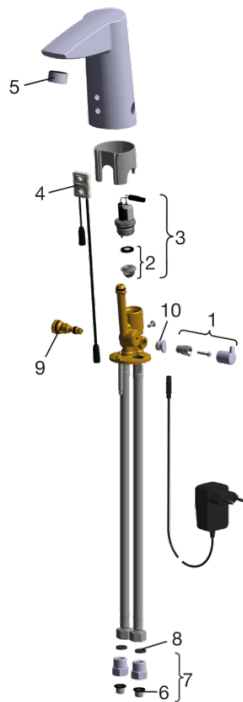

EAN: 6414150076046

[www.oras.com/en/products/oras/product/2824FT](http://www.oras.com/en/products/oras/product/2824FT)

Touchless washbasin faucet with a temperature adjustment handle. The faucet is equipped with litter filters, non-return valves and Autofocus sensor which enables installation without adjustments. Flow controller (6 l/min) enables low water consumption. Electrical connection with a plug transformer 230/12 V. Alternative: concealed power supply 199275. A maximum five of these items can be connected to the power supply at a time.

### Technical properties

Hot water supply	<b>max. +70°C</b>
Working pressure	<b>100 - 1000 kPa</b>
Connection size	<b>G3/8</b>
Projection	<b>115 mm</b>
Material	<b>brass</b>

### Electronic properties

Electrical Connection	<b>230 / 12 V</b>
-----------------------	-------------------

### SP2824FT

	Code
01	600493V
02	199205V
03	199206V
04	600839V
05	199266V
06	199257/2
07	198473/2
08	600705/10
09	199201V
10	601141V