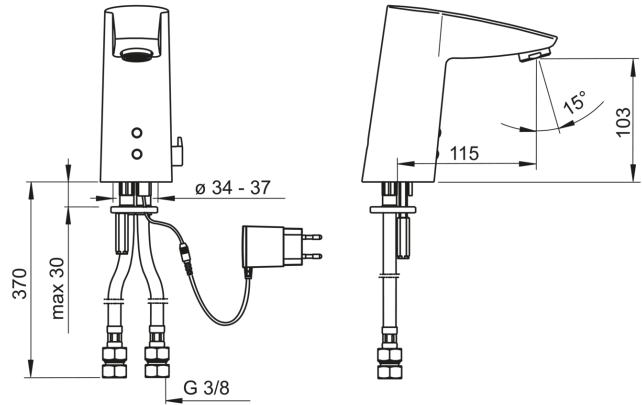

Spare parts

SP2824FT

	Code
01	600493V
02	199205V
03	199206V
04	600839V
05	199266V
06	199257/2
07	198473/2
08	600705/10
09	199201V
10	601141V