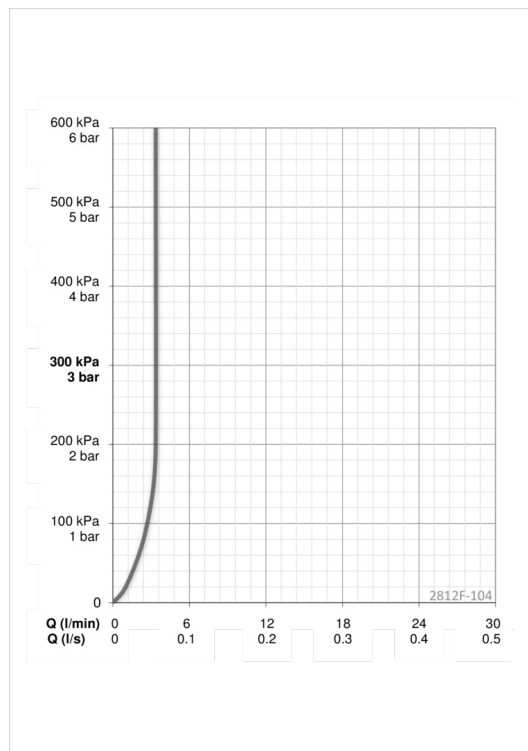

EAN: 6414150071232

www.oras.com/nl/products/oras/product/2812F-104

- Groene gebouwen
- Eengreeps, Bidetta, Green Building
- Wastafelmontage
- Chroom
- CASCADE® perlator
- Eengreeps bediend, Hendel met warm-koud-aanduiding
- Temperatuurbegrenzer
- $\varnothing$ 40 mm keramisch binnenwerk voor debiet en temperatuur instelling
- Flexibele aansluitslangen

Technical data

Flow properties

Flow-rate at 300 kPa (with flow controller) **0.056 l/s**

Technical properties

Hot water supply **max. +80°C**
Working pressure **50 - 1000 kPa**

Regulations

EN standard **EN 817**
Noise class **I (ISO 3822)**