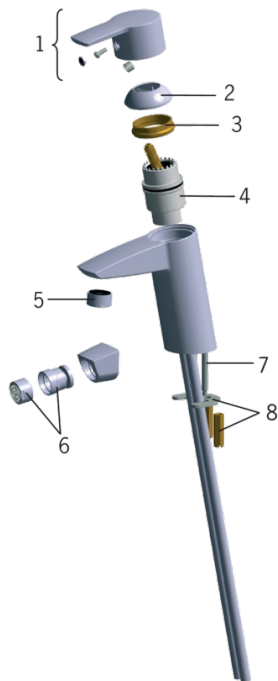

EAN: 6414150058271

www.oras.com/en/products/oras/product/2808

Washbasin faucet with fixed spout, aerator, rapid pop-up waste, Bidetta hand shower, shower hose and wall bracket.

- Bathroom
- Single lever, Bidetta
- Deck mounted
- Chrome
- Fixed spout
- HONEYCOMB® with improved lime protection
- Push pop-up waste without draw-rod
- shower holder, shower hose (1500 mm)
- Bidetta hand shower

Technical data

Flow properties

Flow-rate at 300 kPa	0.14 l/s
Pressure loss with flow (0.1 l/s)	140 kPa

Technical properties

Hot water supply	max. +80°C
Working pressure	50 - 1000 kPa
Connection size	Ø10 mm
Projection	110 mm
Material	brass

Regulations

EN standard	EN 817
Noise class	I (ISO 3822)

Type approvals

STF certificate	VTT-RTH-04951-08
ETA-Danmark	VA 1.42/17873
Sintef	Sintef Nr. 1322

Spare parts

SP2810

	Code
01	159050V
02	159053V
03	158726
04	158890
05	232211
06	232511
07	158727/10
08	158697