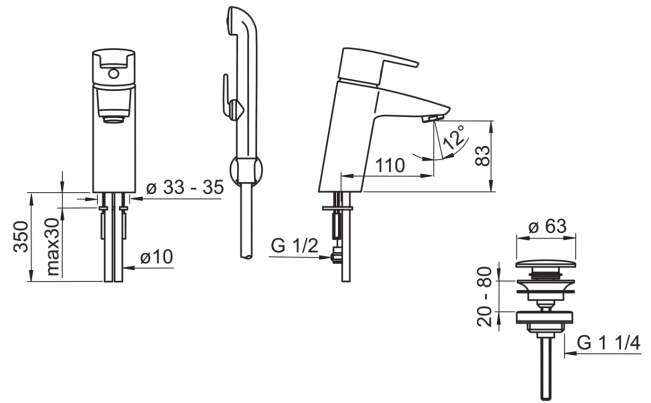

EAN: 6414150058271

www.oras.com/en/products/oras/product/2808

Washbasin faucet with fixed spout, aerator, rapid pop-up waste, Bidetta hand shower, shower hose and wall bracket.

- Bathroom
- Single lever, Bidetta
- Deck mounted
- Chrome
- Fixed spout
- HONEYCOMB® with improved lime protection
- Push pop-up waste without draw-rod
- shower holder, shower hose (1500 mm)
- Bidetta hand shower

Technical data

Flow properties

Flow-rate at 300 kPa	0.14 l/s
Pressure loss with flow (0.1 l/s)	140 kPa

Technical properties

Hot water supply	max. +80°C
Working pressure	50 - 1000 kPa
Connection size	Ø10 mm
Projection	110 mm
Material	brass

Regulations

EN standard	EN 817
Noise class	I (ISO 3822)

Type approvals

STF certificate	VTT-RTH-04951-08
ETA-Danmark	VA 1.42/17873
Sintef	Sintef Nr. 1322

Spare parts

SP2810

	Code
01	159050V
02	159053V
03	158726
04	158890
05	232211
06	232511
07	158727/10
08	158697