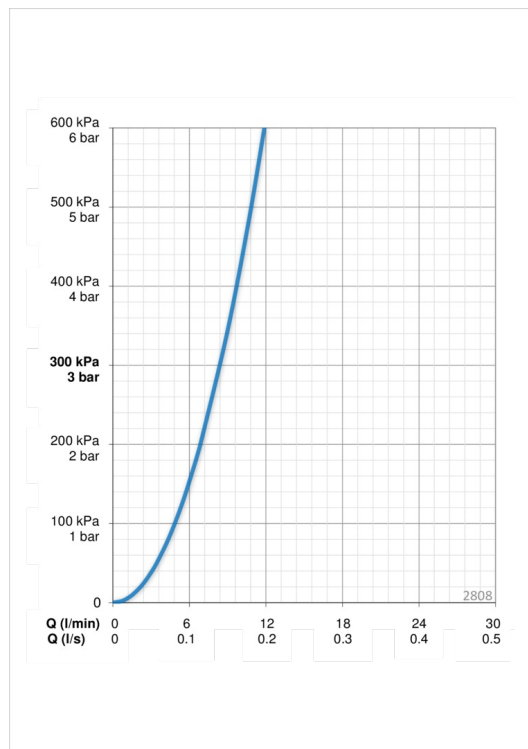

EAN: 6414150058271

www.oras.com/en/products/oras/product/2808

Washbasin faucet with fixed spout, aerator, rapid pop-up waste, Bidetta hand shower, shower hose and wall bracket.

- Bathroom
- Single lever, Bidetta
- Deck mounted
- Chrome
- Fixed spout
- HONEYCOMB® with improved lime protection
- Push pop-up waste without draw-rod
- shower holder, shower hose (1500 mm)
- Bidetta hand shower

Technical data

Flow properties

Flow-rate at 300 kPa	0.14 l/s
Pressure loss with flow (0.1 l/s)	140 kPa

Technical properties

Hot water supply	max. +80°C
Working pressure	50 - 1000 kPa
Connection size	Ø10 mm
Projection	110 mm
Material	brass

Regulations

EN standard	EN 817
Noise class	I (ISO 3822)

Type approvals

STF certificate	VTT-RTH-04951-08
ETA-Danmark	VA 1.42/17873
Sintef	Sintef Nr. 1322